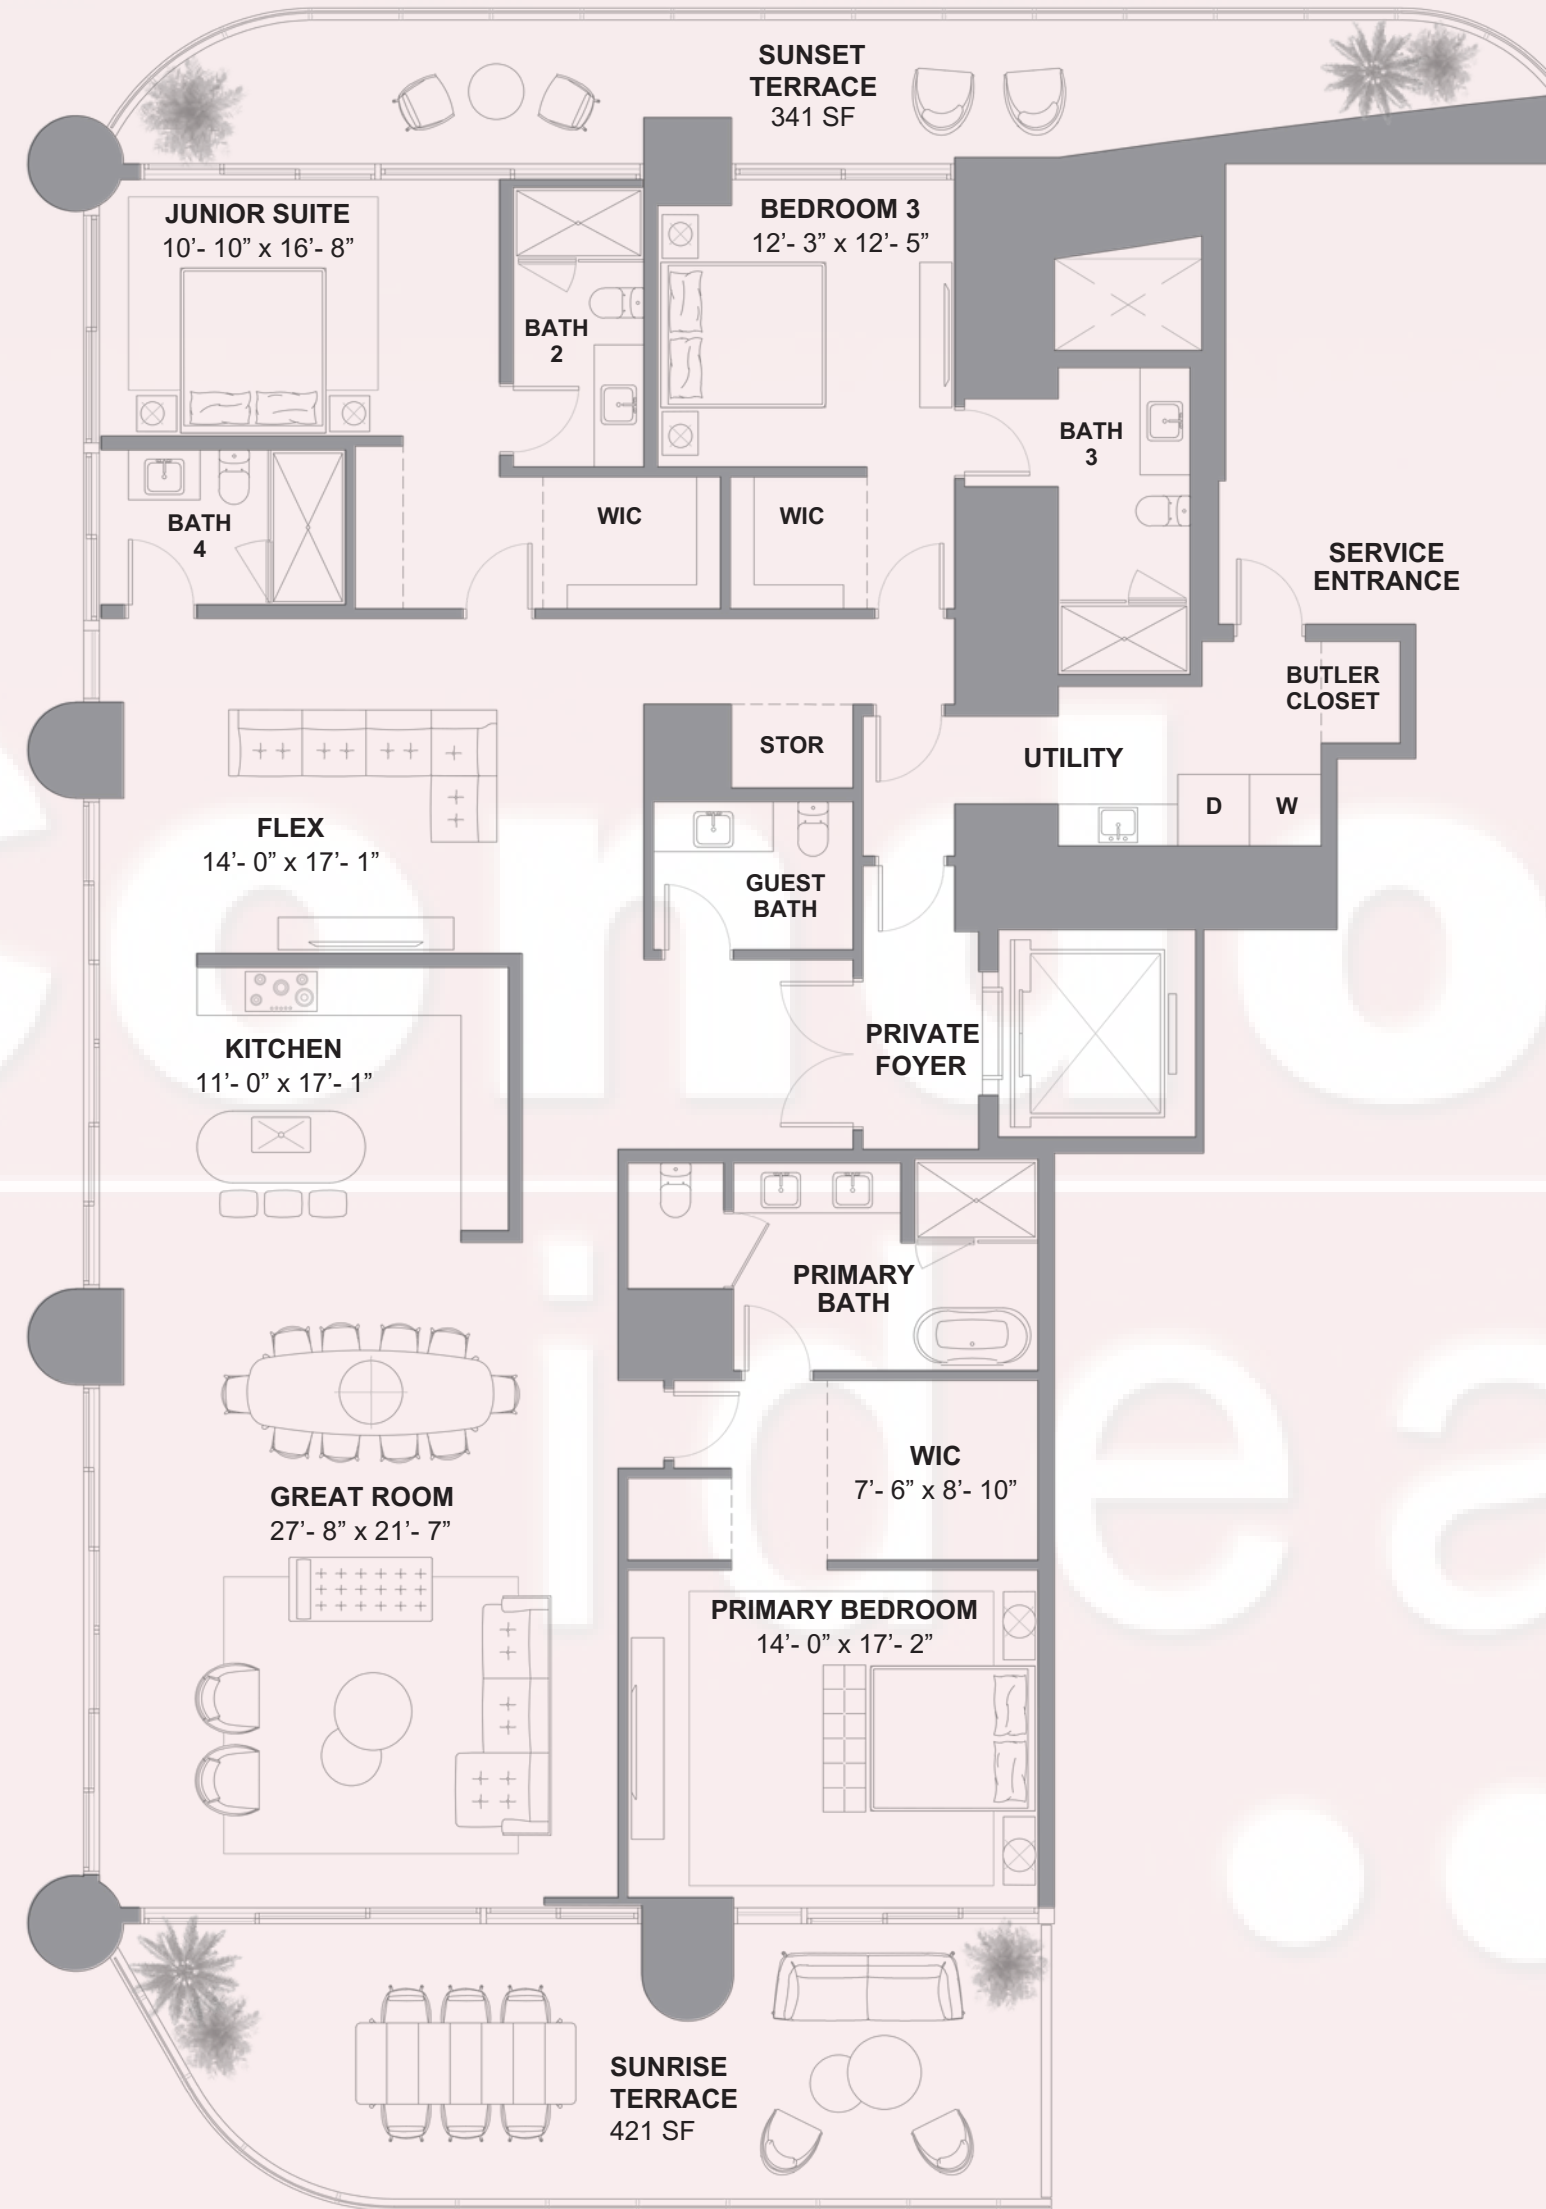

ST REGIS
SUNNY ISLES BEACH • MIAMI
THE RESIDENCES

Residence 1204

South Tower

3 BEDROOMS + FLEX

4.5 BATHROOMS

3,243 SF / 301.2 SM INTERIOR

762 SF / 70.8 SM EXTERIOR

4,005 SF / 372 SM TOTAL

Atlantic Ocean

18801 Collins Ave, Sunny Isles Beach, FL 33160

Collins Ave / AIA

Atlantic Ocean