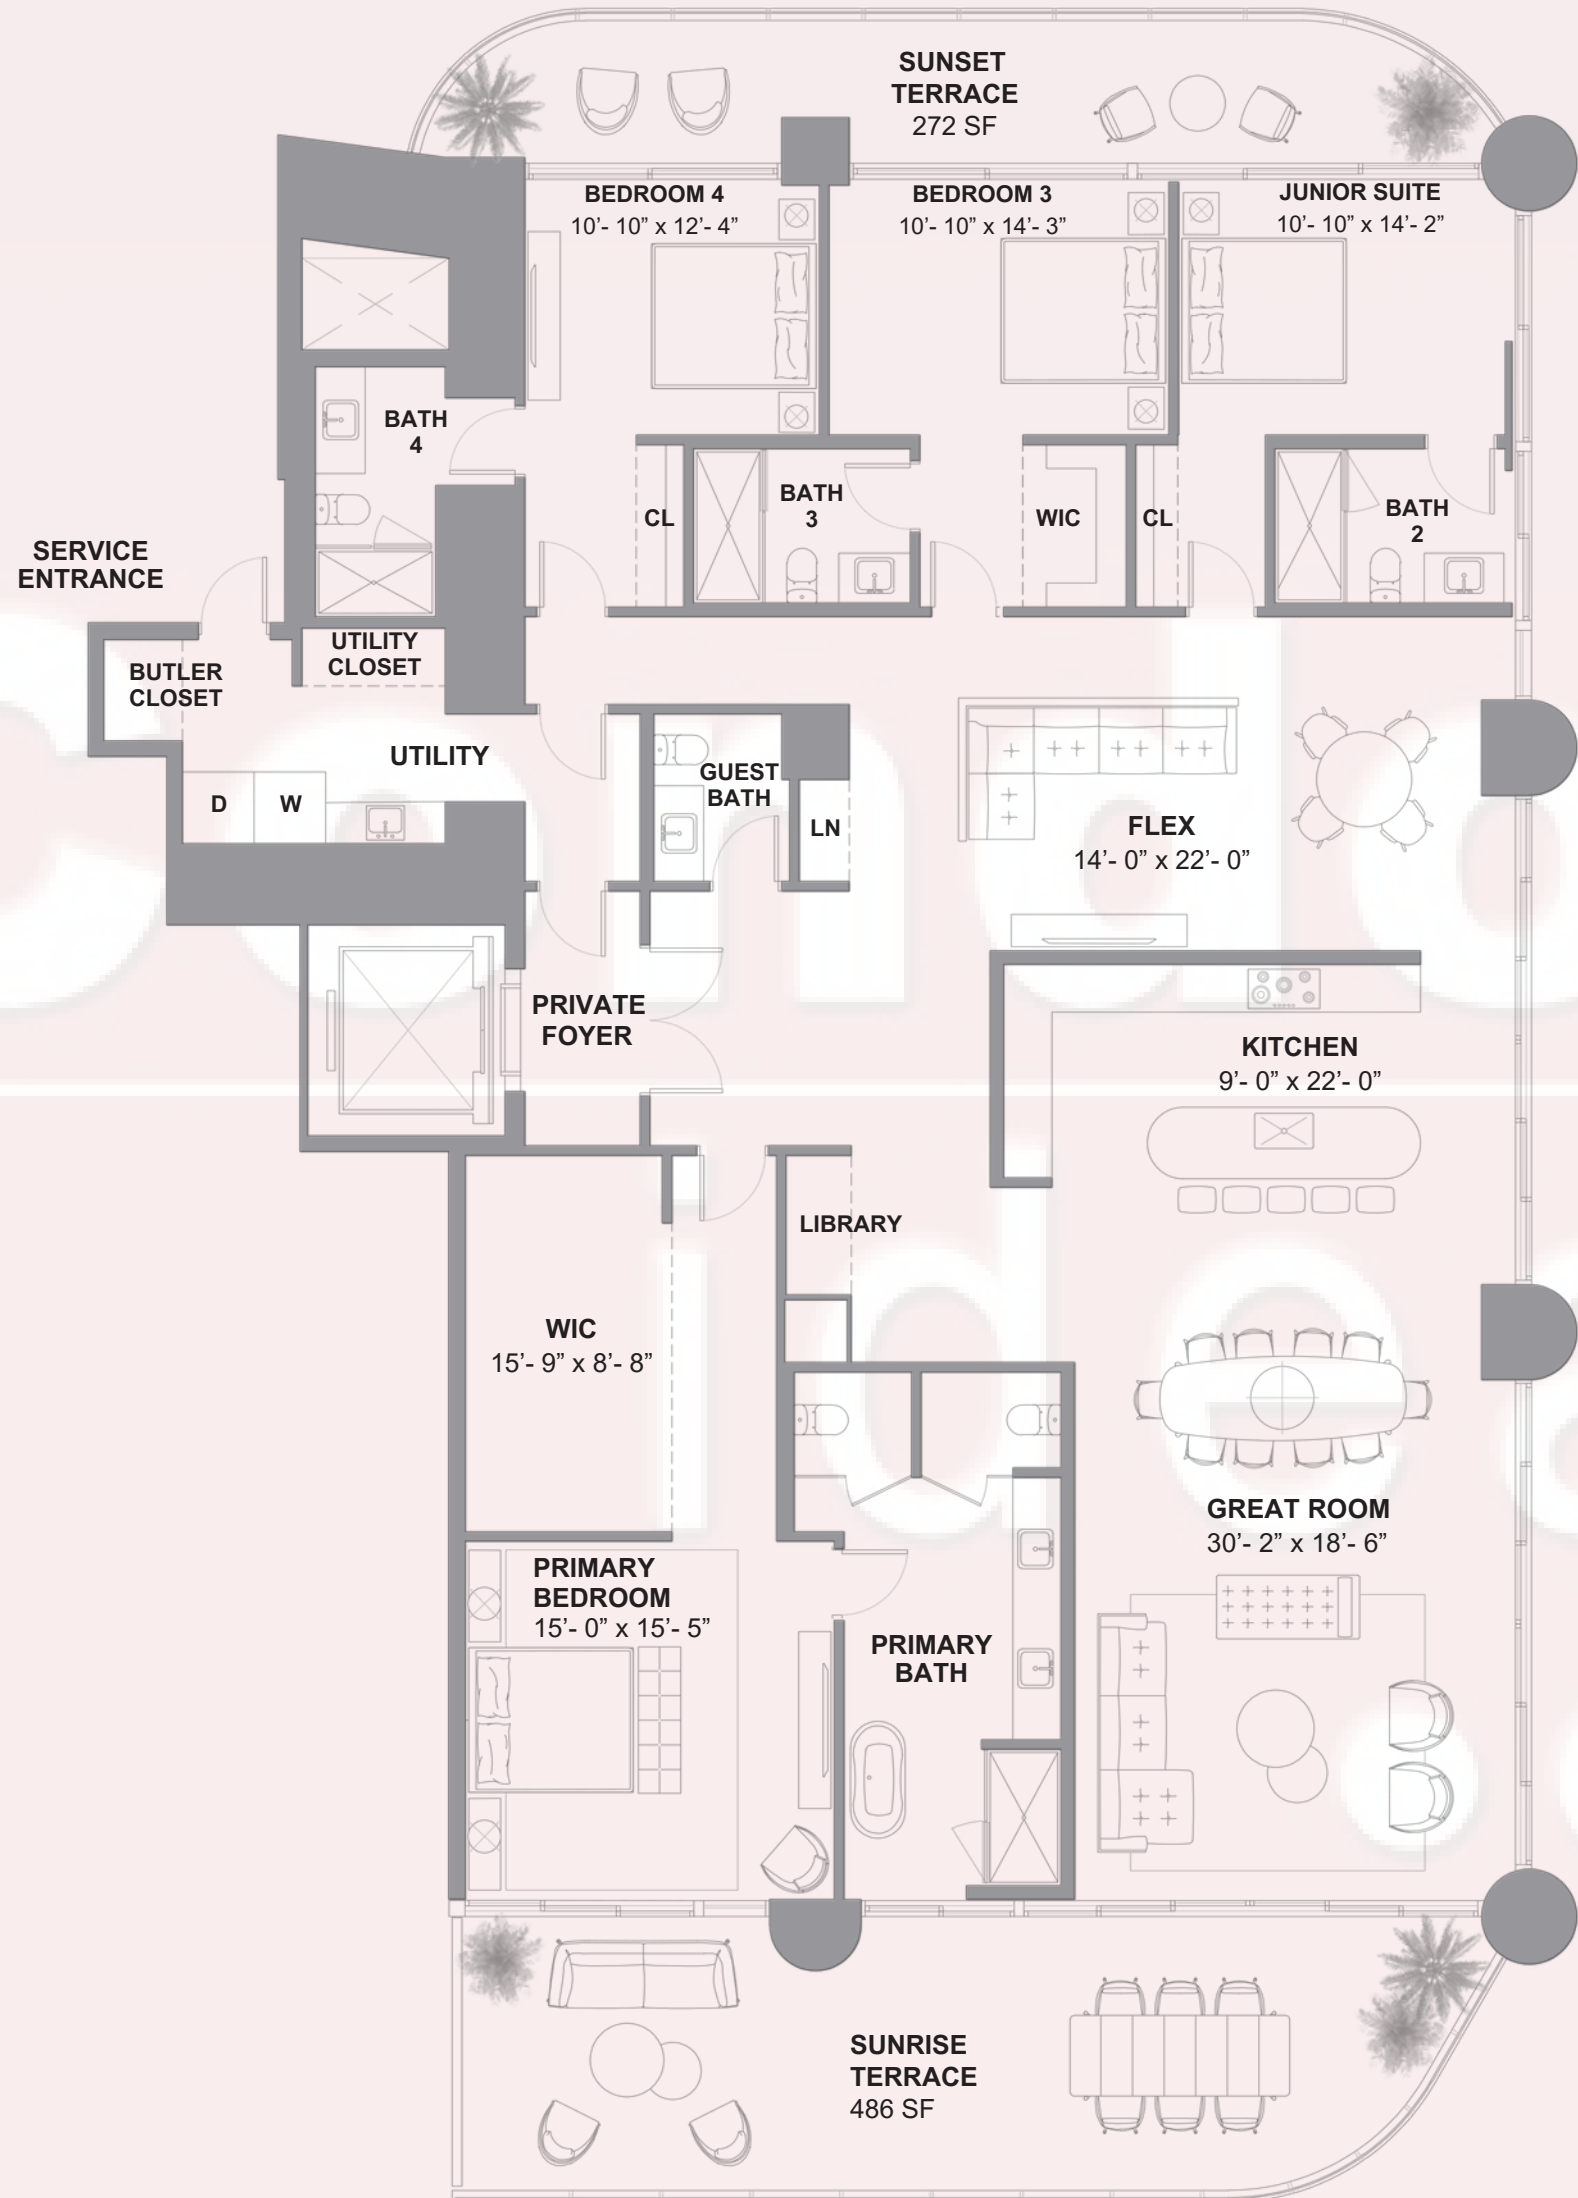

ST REGIS
SUNNY ISLES BEACH • MIAMI
THE RESIDENCES

Residence 3501

South Tower

4 BEDROOMS + FLEX
4.5 BATHROOMS
3,587 SF / 333.2 SM INTERIOR
758 SF / 70.4 SM EXTERIOR
4,345 SF / 403.6 SM TOTAL

Atlantic Ocean

18801 Collins Ave, Sunny Isles Beach, FL 33160

Collins Ave / AIA

Atlantic Ocean