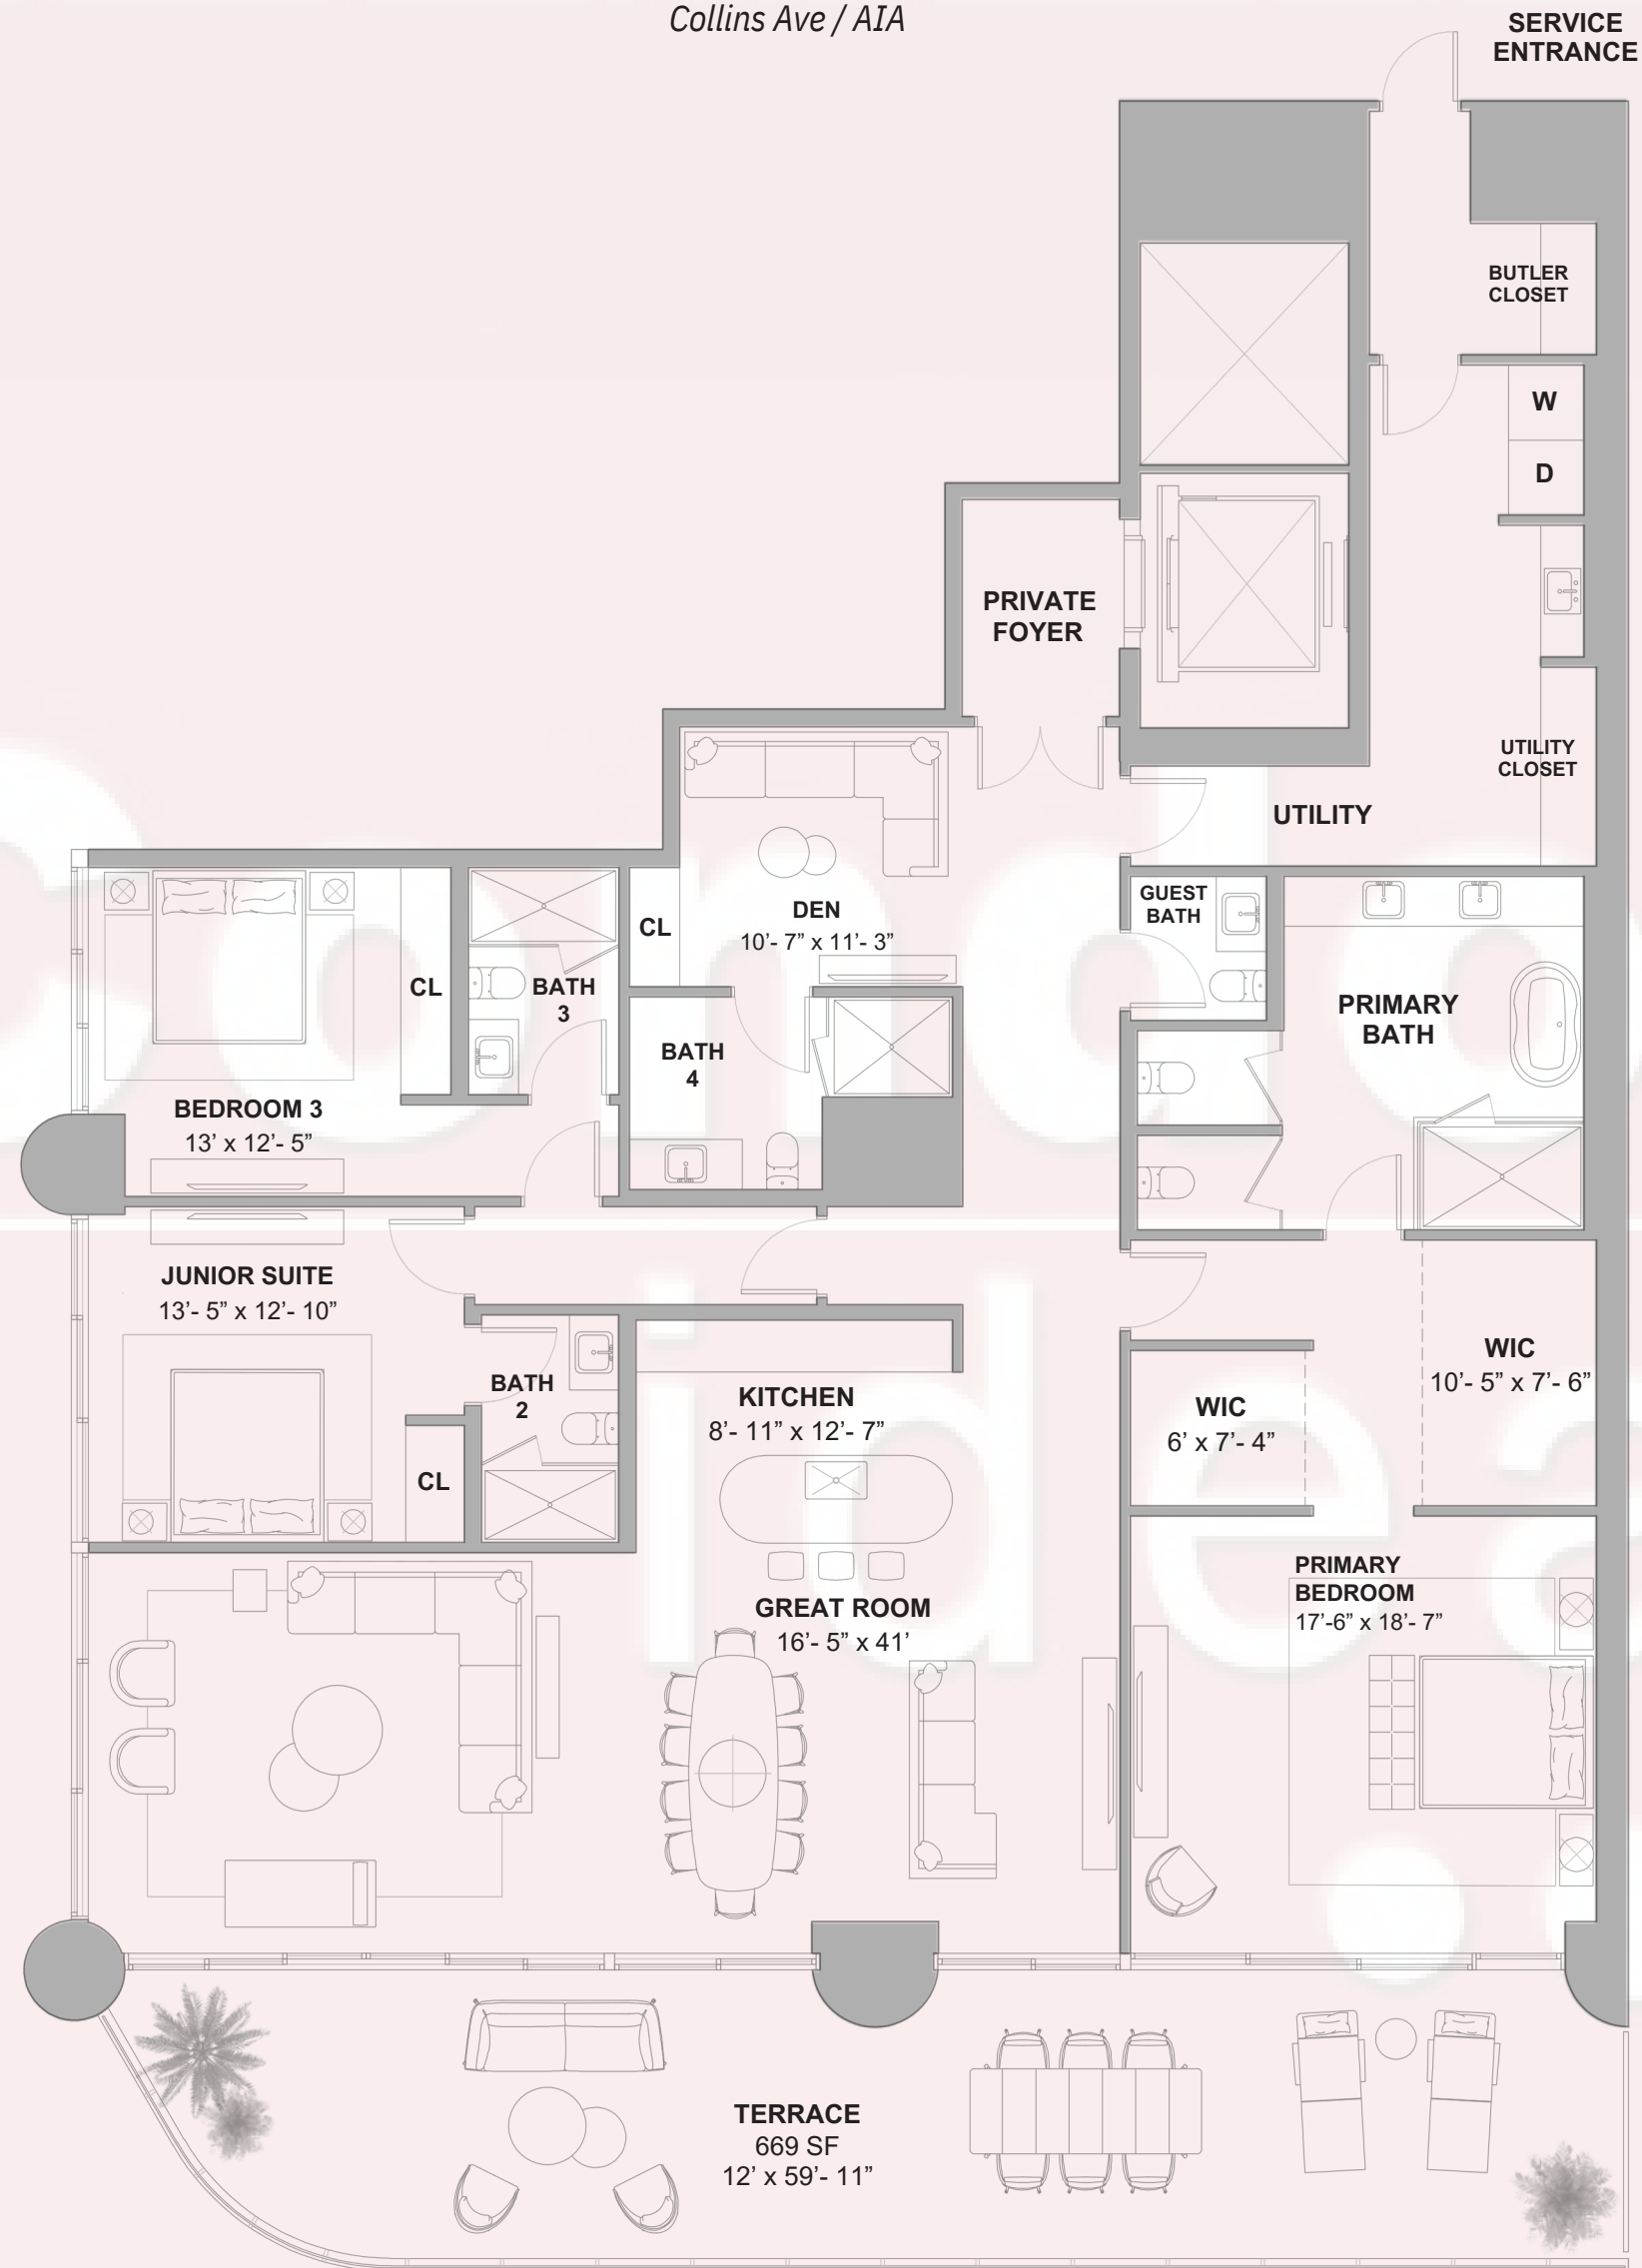

ST REGIS
SUNNY ISLES BEACH • MIAMI
THE RESIDENCES

Residence 04

North Tower / Levels 24 to 48

3 BEDROOMS + DEN

4.5 BATHROOMS

3,330 SF / 309 SM INTERIOR

669 SF / 62 SM EXTERIOR

3,999 SF / 371 SM TOTAL

Atlantic Ocean

18801 Collins Ave, Sunny Isles Beach, FL 33160

Collins Ave / AIA

Atlantic Ocean