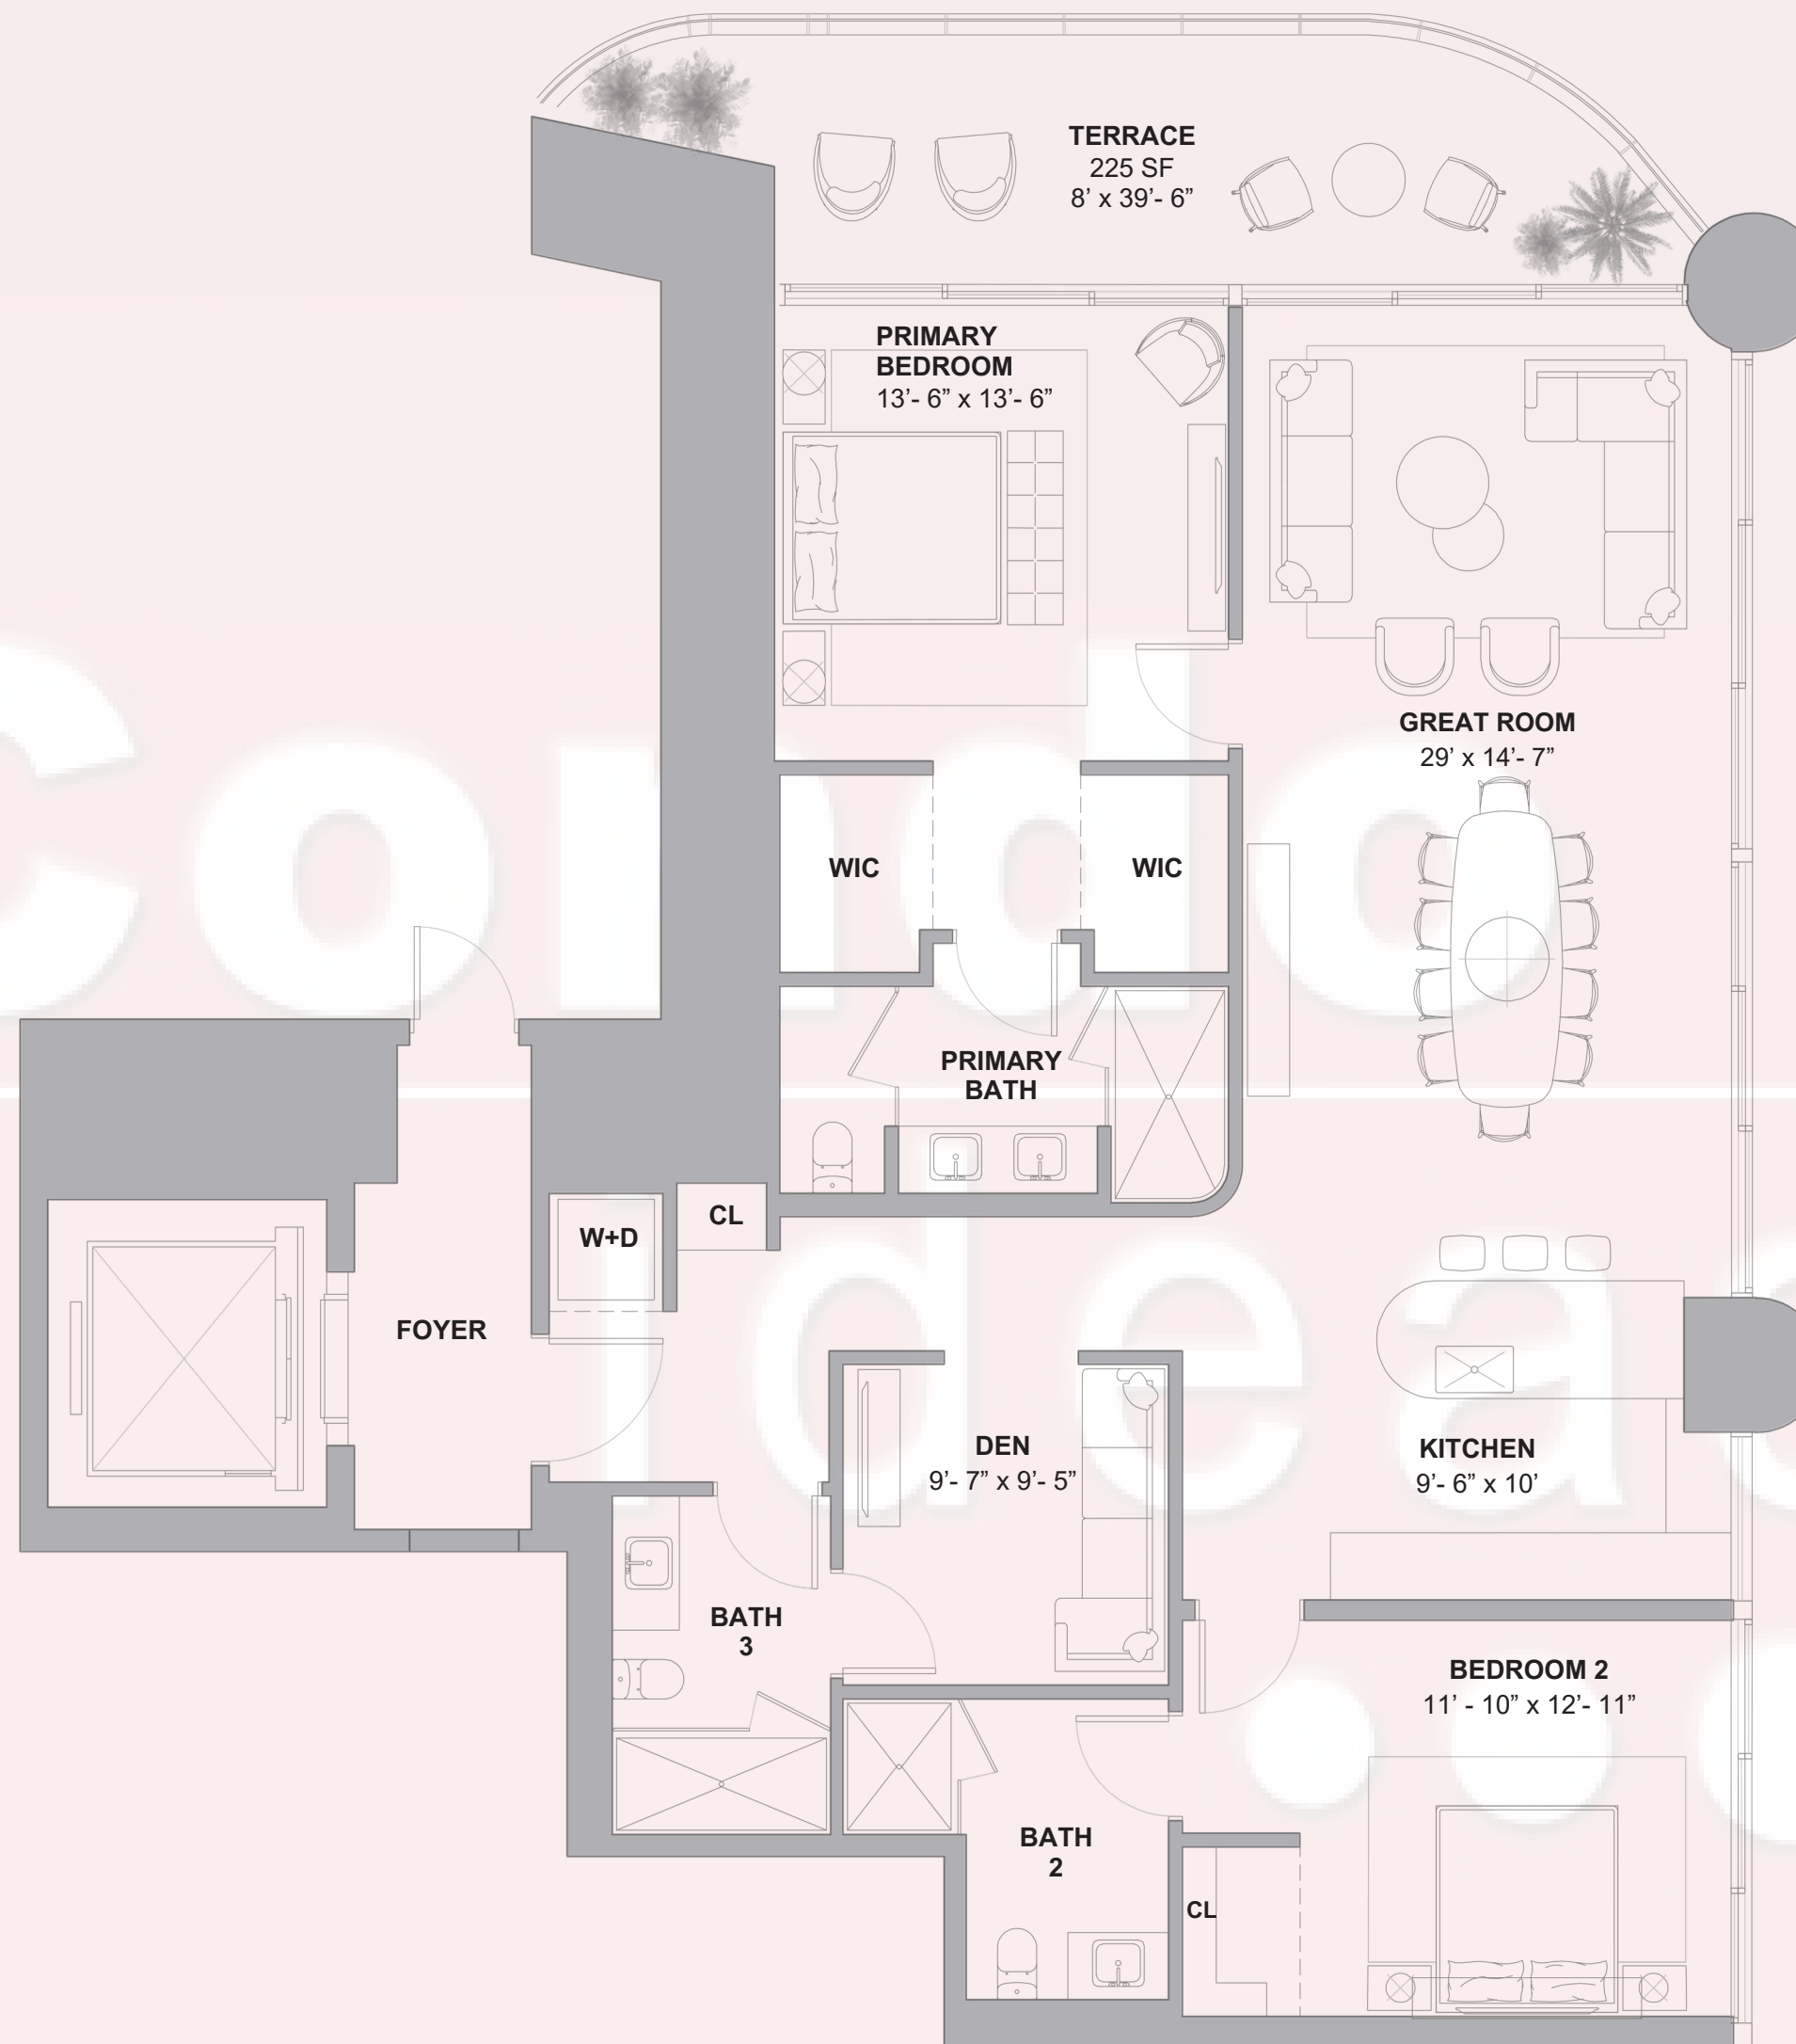

ST REGIS
SUNNY ISLES BEACH ♦ MIAMI
THE RESIDENCES

Residence 02

North Tower / Levels 24 to 33 & 35 to 48

2 BEDROOMS + DEN 3
BATHROOMS 1,839 SF / 171
SM INTERIOR 225 SF / 21 SM
EXTERIOR 2,064 SF / 192 SM
TOTAL

*Terraces on these levels range from 217 to 231 SF

Atlantic Ocean

18801 Collins Ave, Sunny Isles Beach, FL 33160

Atlantic Ocean