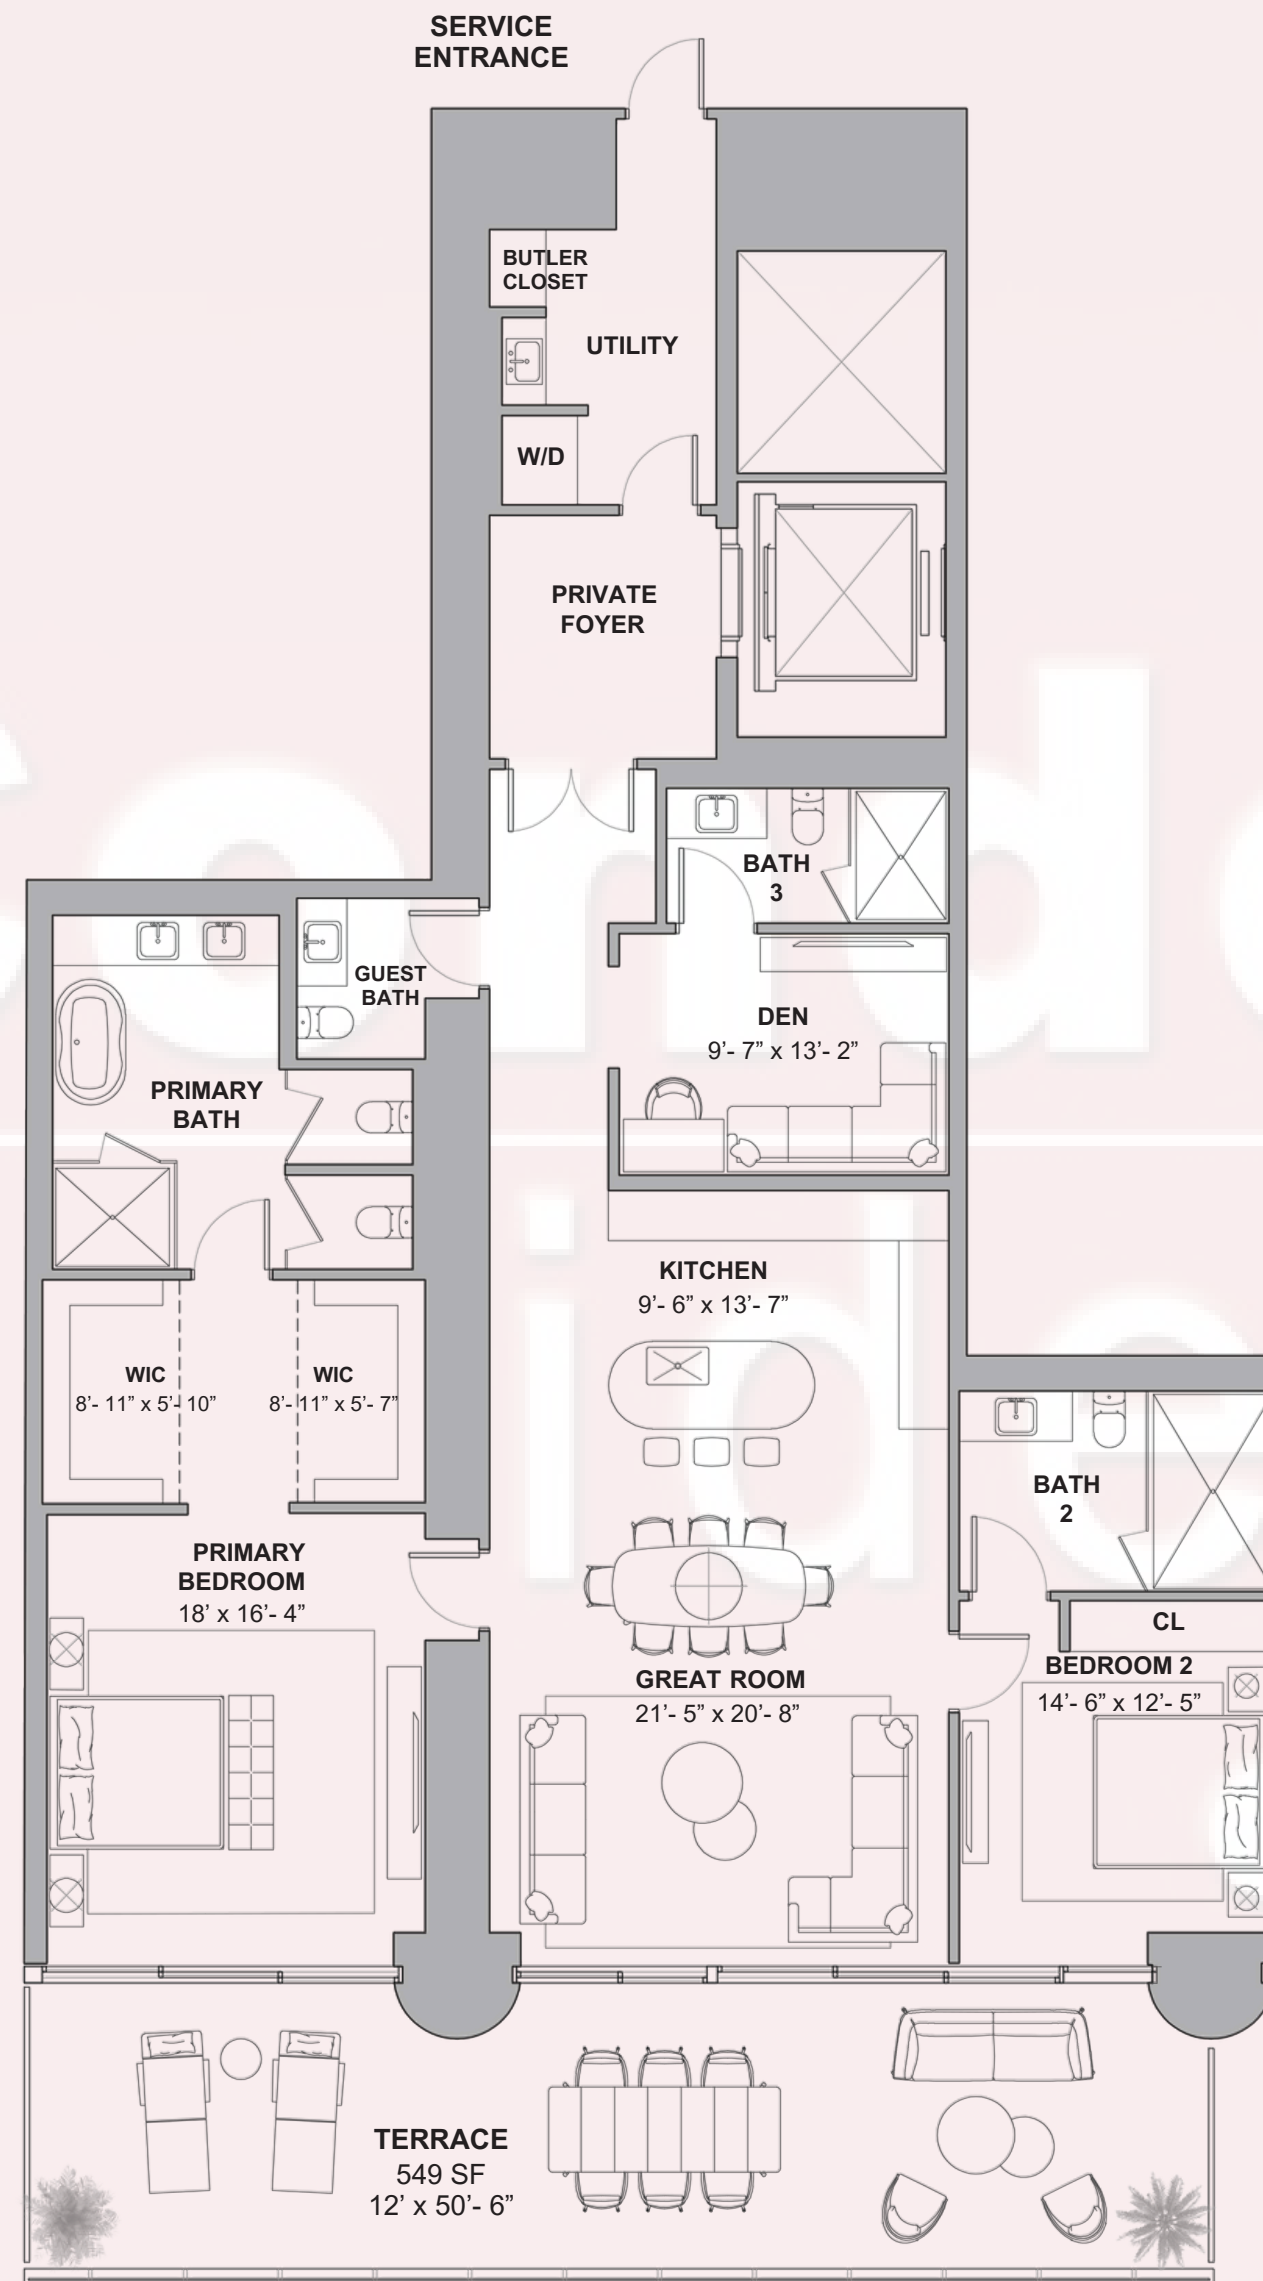

ST REGIS
SUNNY ISLES BEACH • MIAMI
THE RESIDENCES

Residence 02

North Tower / Levels 18 to 23

2 BEDROOMS + DEN
3.5 BATHROOMS
2,339 SF / 217 SM INTERIOR
549 SF / 51 SM EXTERIOR
2,888 SF / 268 SM TOTAL

Atlantic Ocean

18801 Collins Ave, Sunny Isles Beach, FL 33160

Collins Ave / AIA

Atlantic Ocean