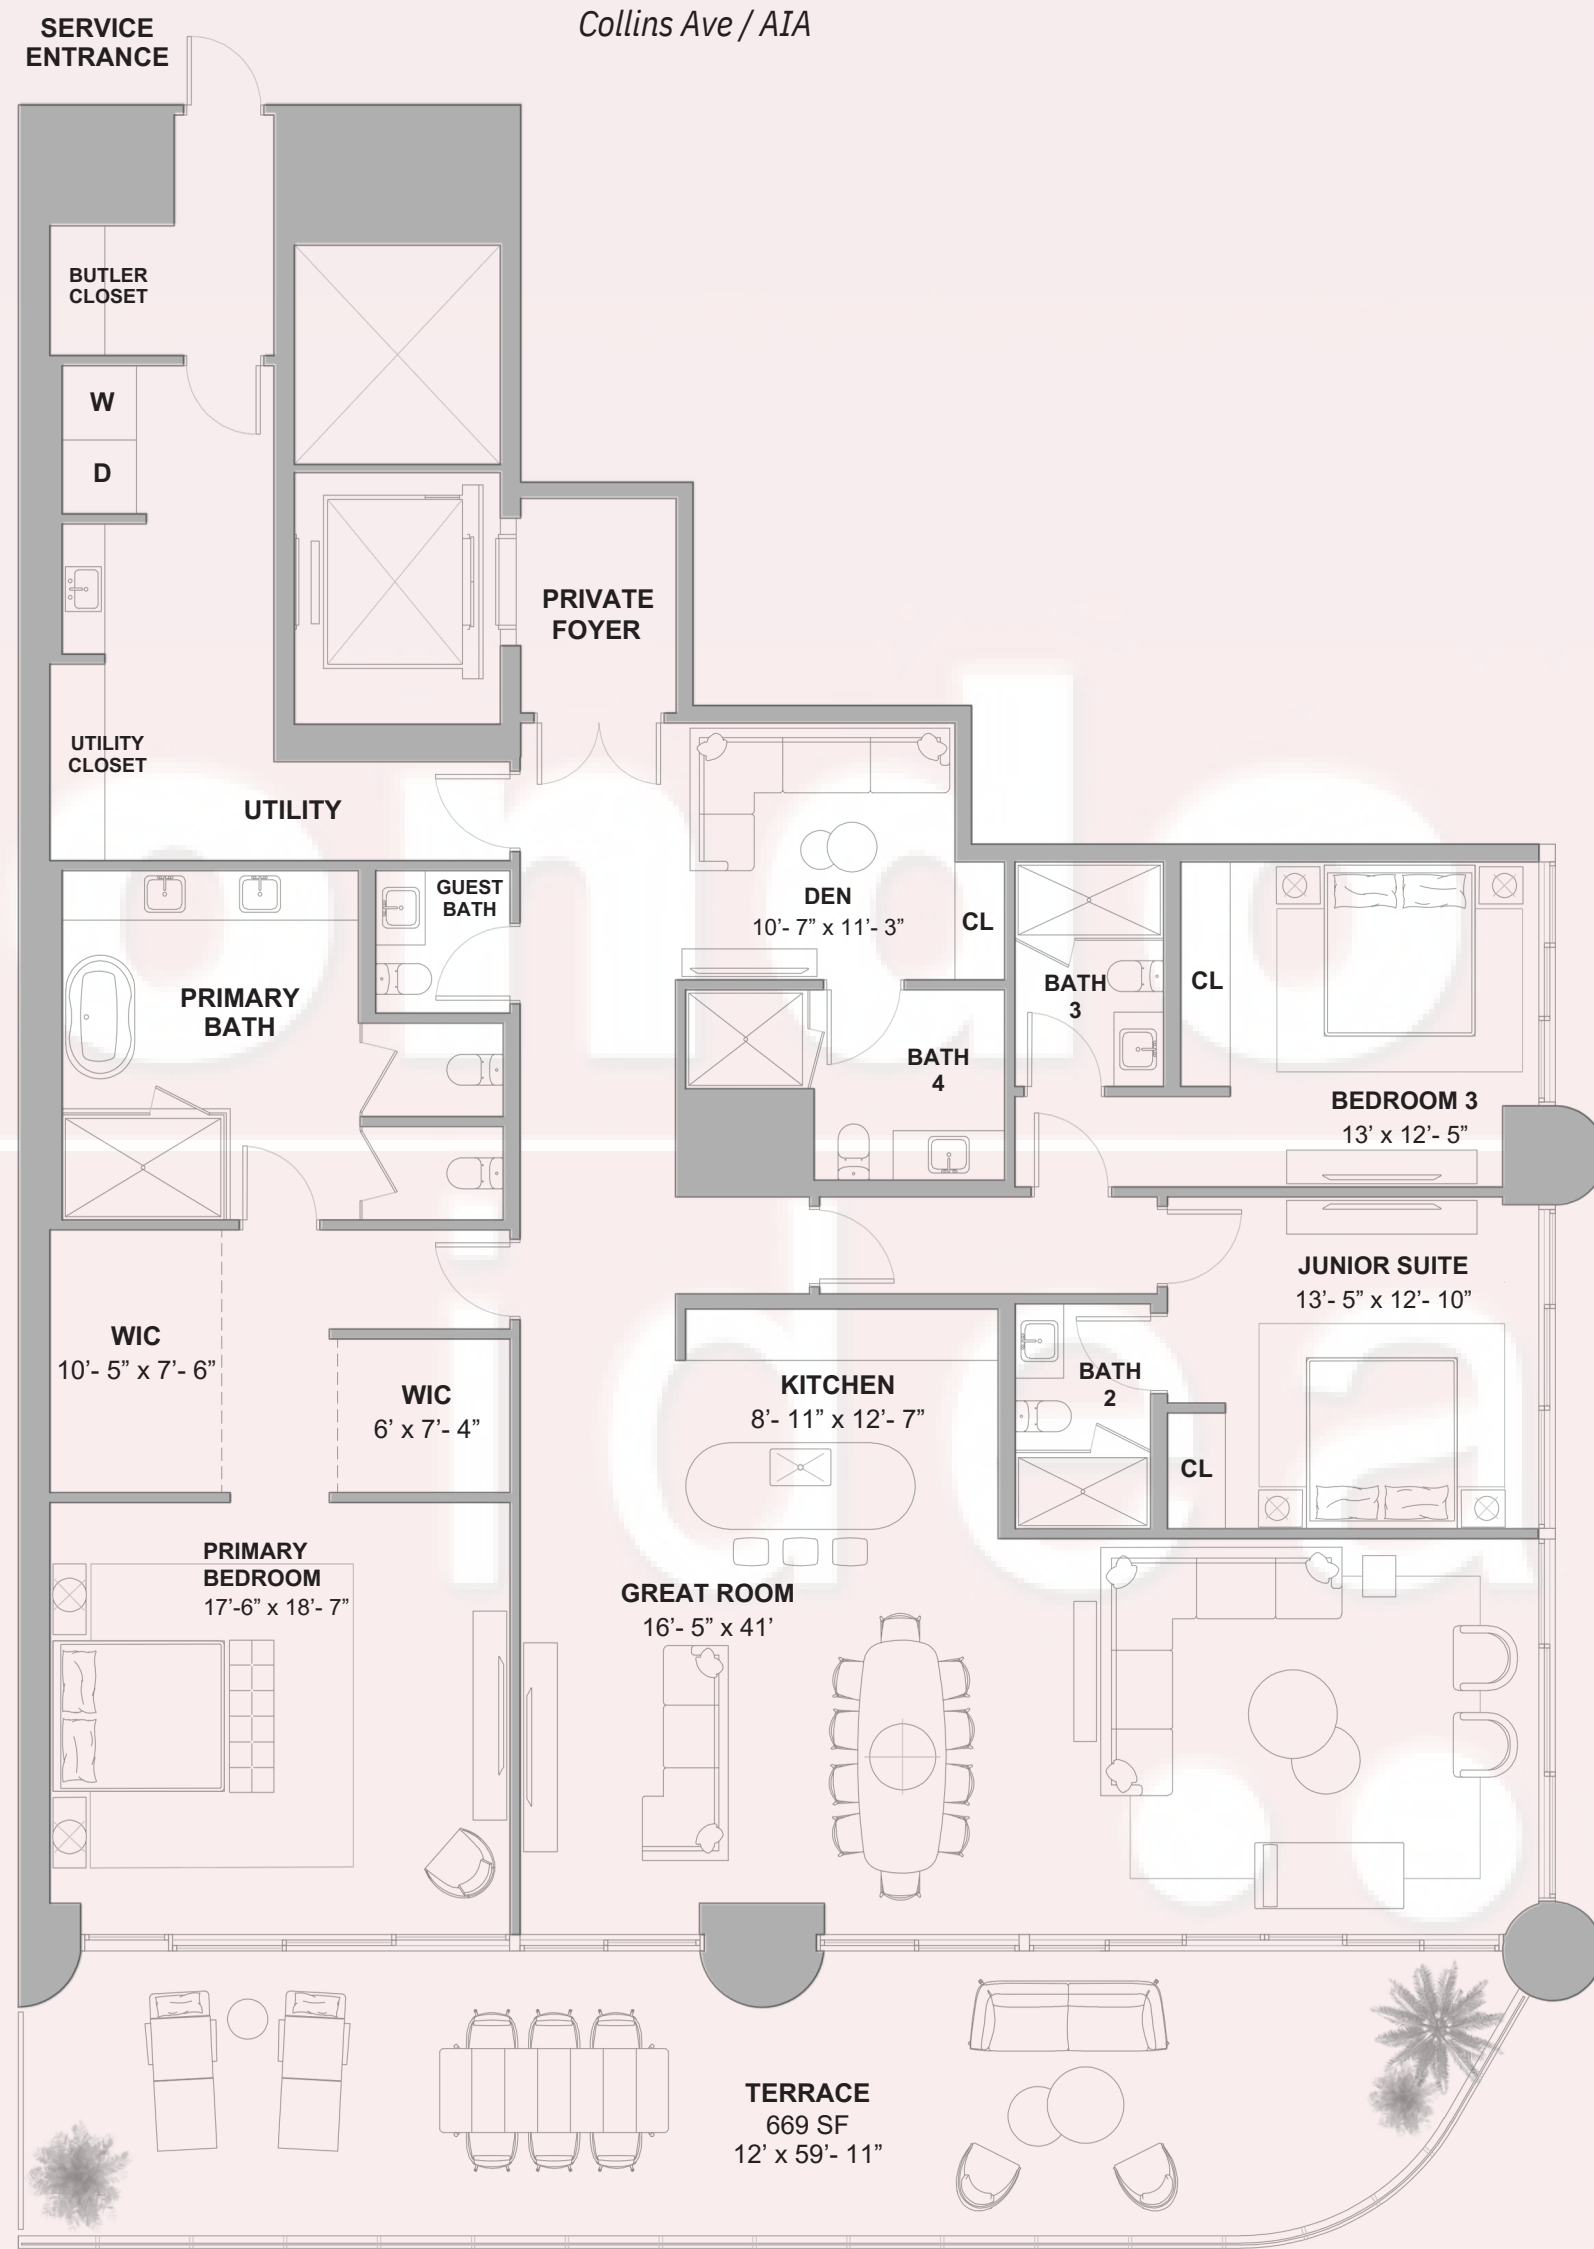

Residence 01

North Tower / Levels 24 to 48

3 BEDROOMS + DEN

4.5 BATHROOMS

3,330 SF / 309 SM INTERIOR

669 SF / 62 SM EXTERIOR

3,999 SF / 371 SM TOTAL

Atlantic Ocean

Atlantic Ocean