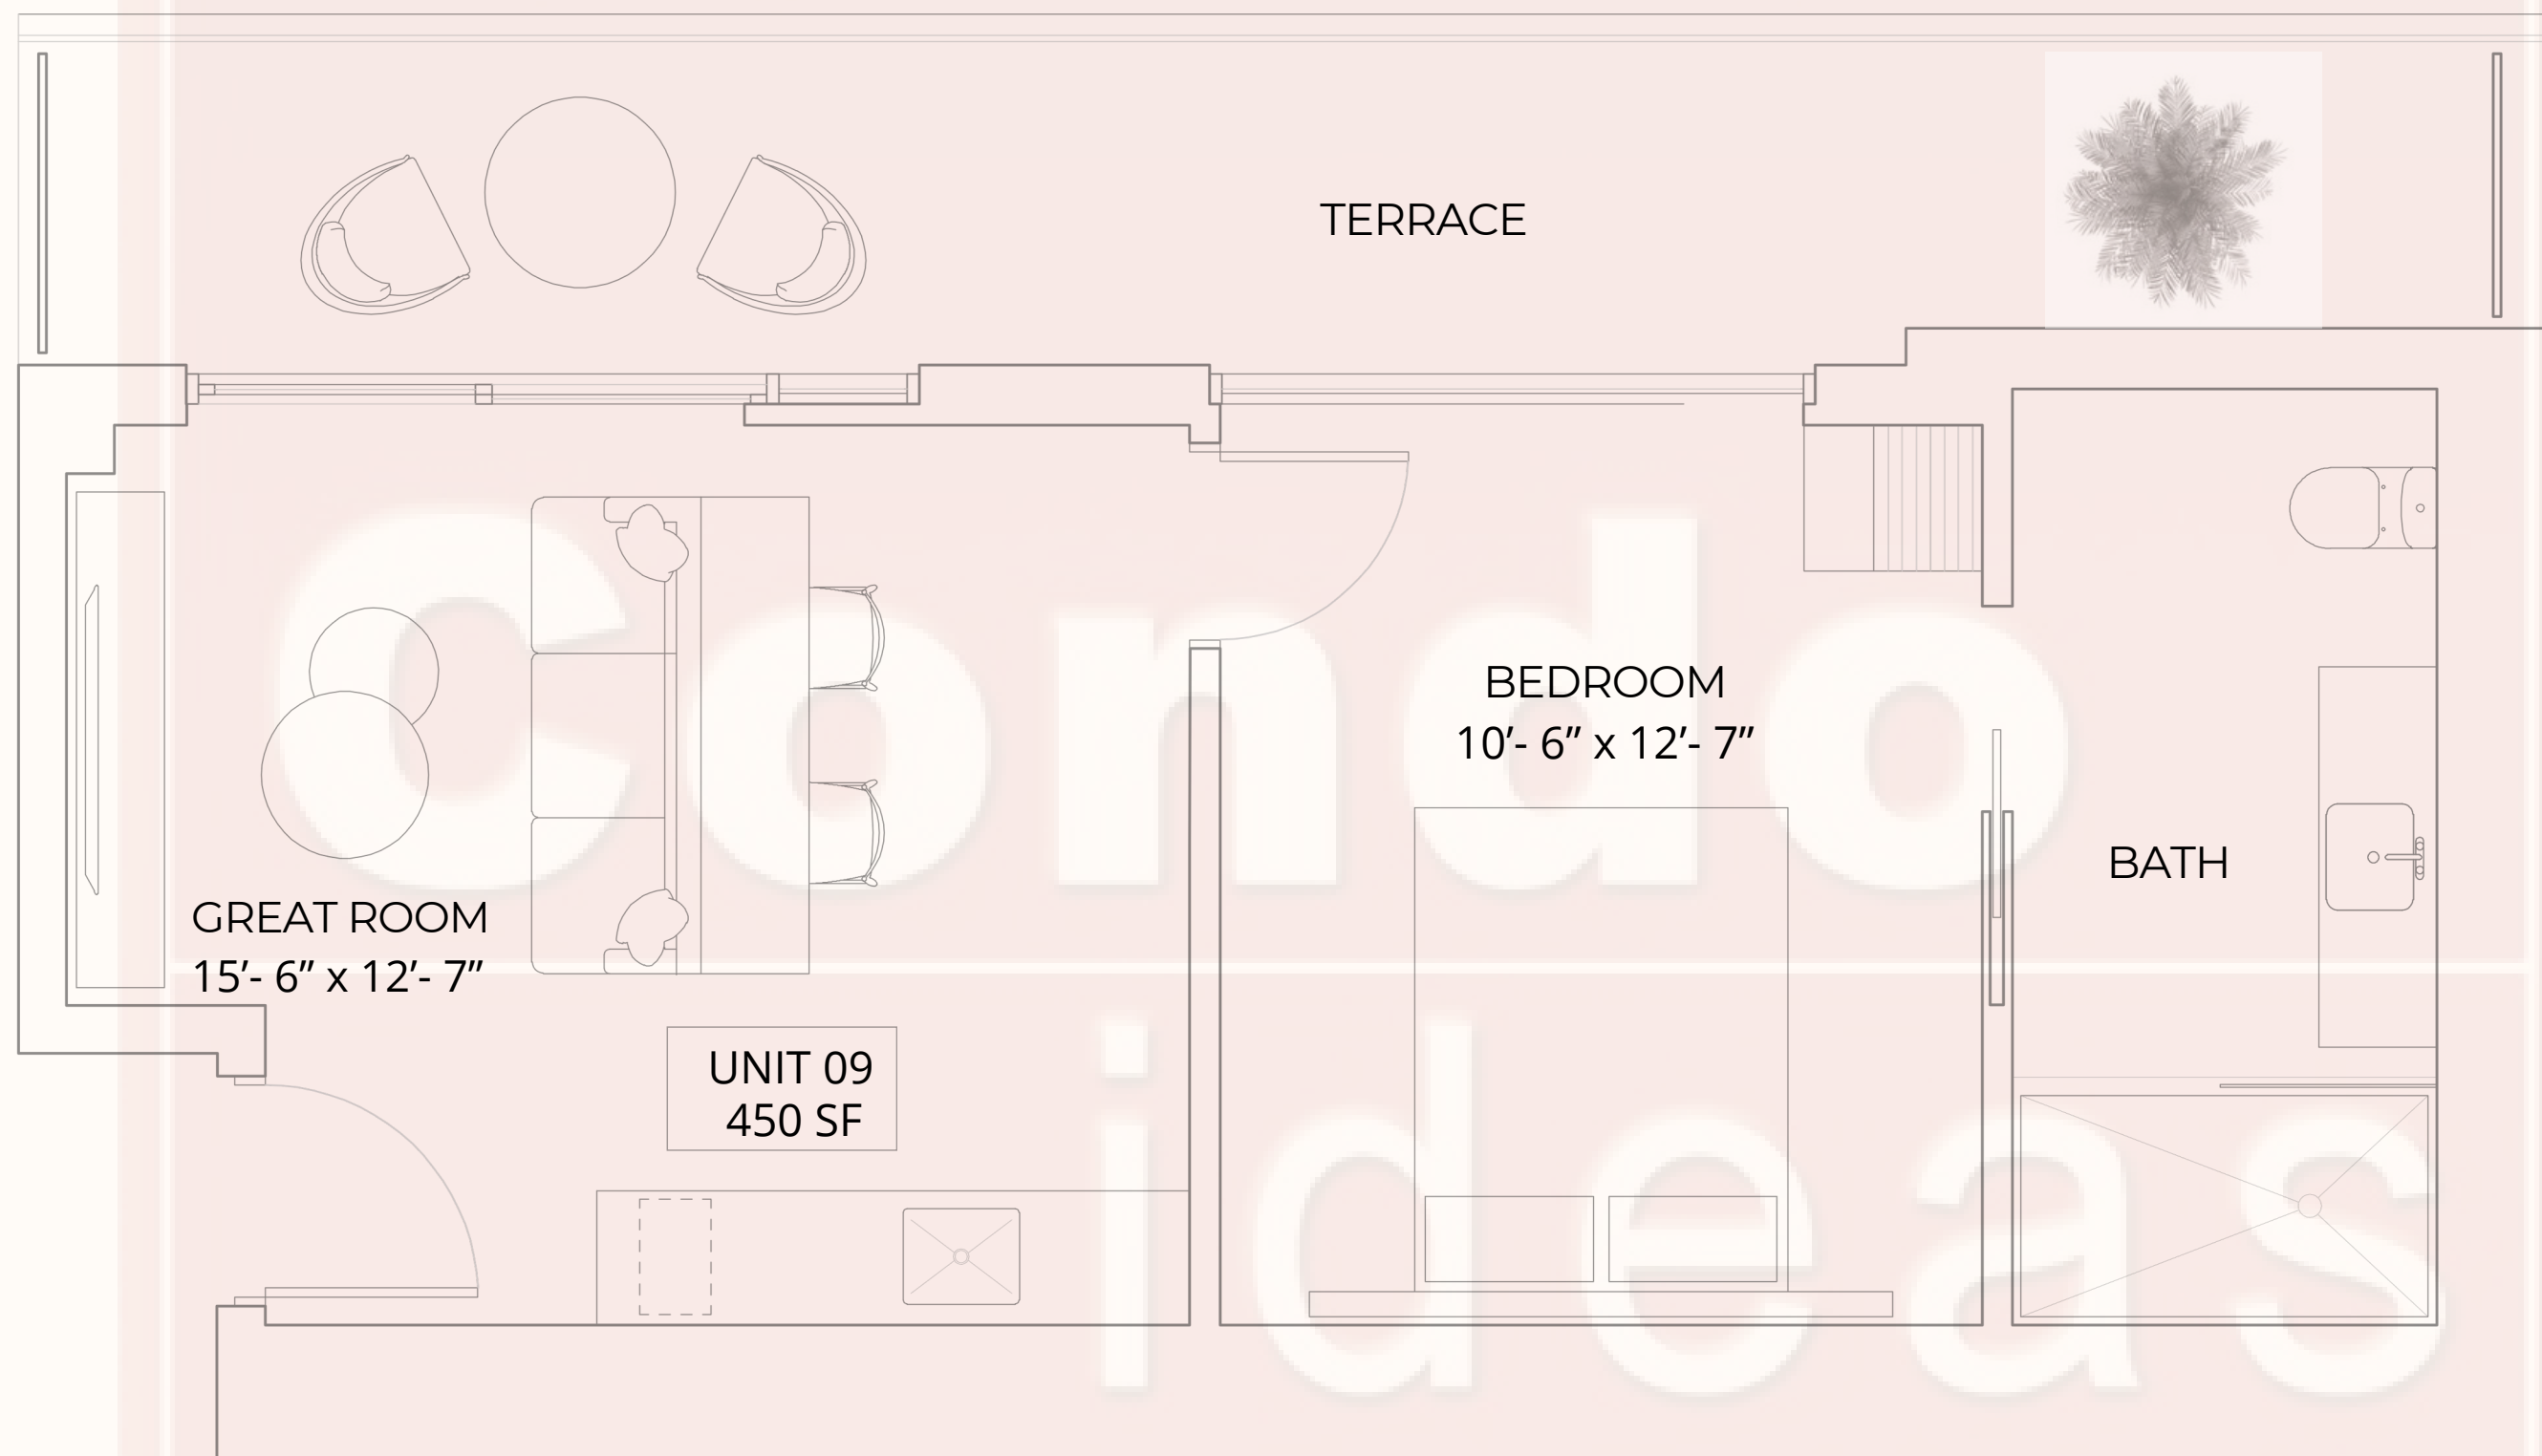

UNE 09

RESIDENCE 09

WEST

- 1 Bathroom
- Interior 450 SF / 42 M2
- Terrace
- 5th, 6th and 24th Floors 160 SF / 15 M2
- 7th - 23rd Floors 170 SF / 16 M2