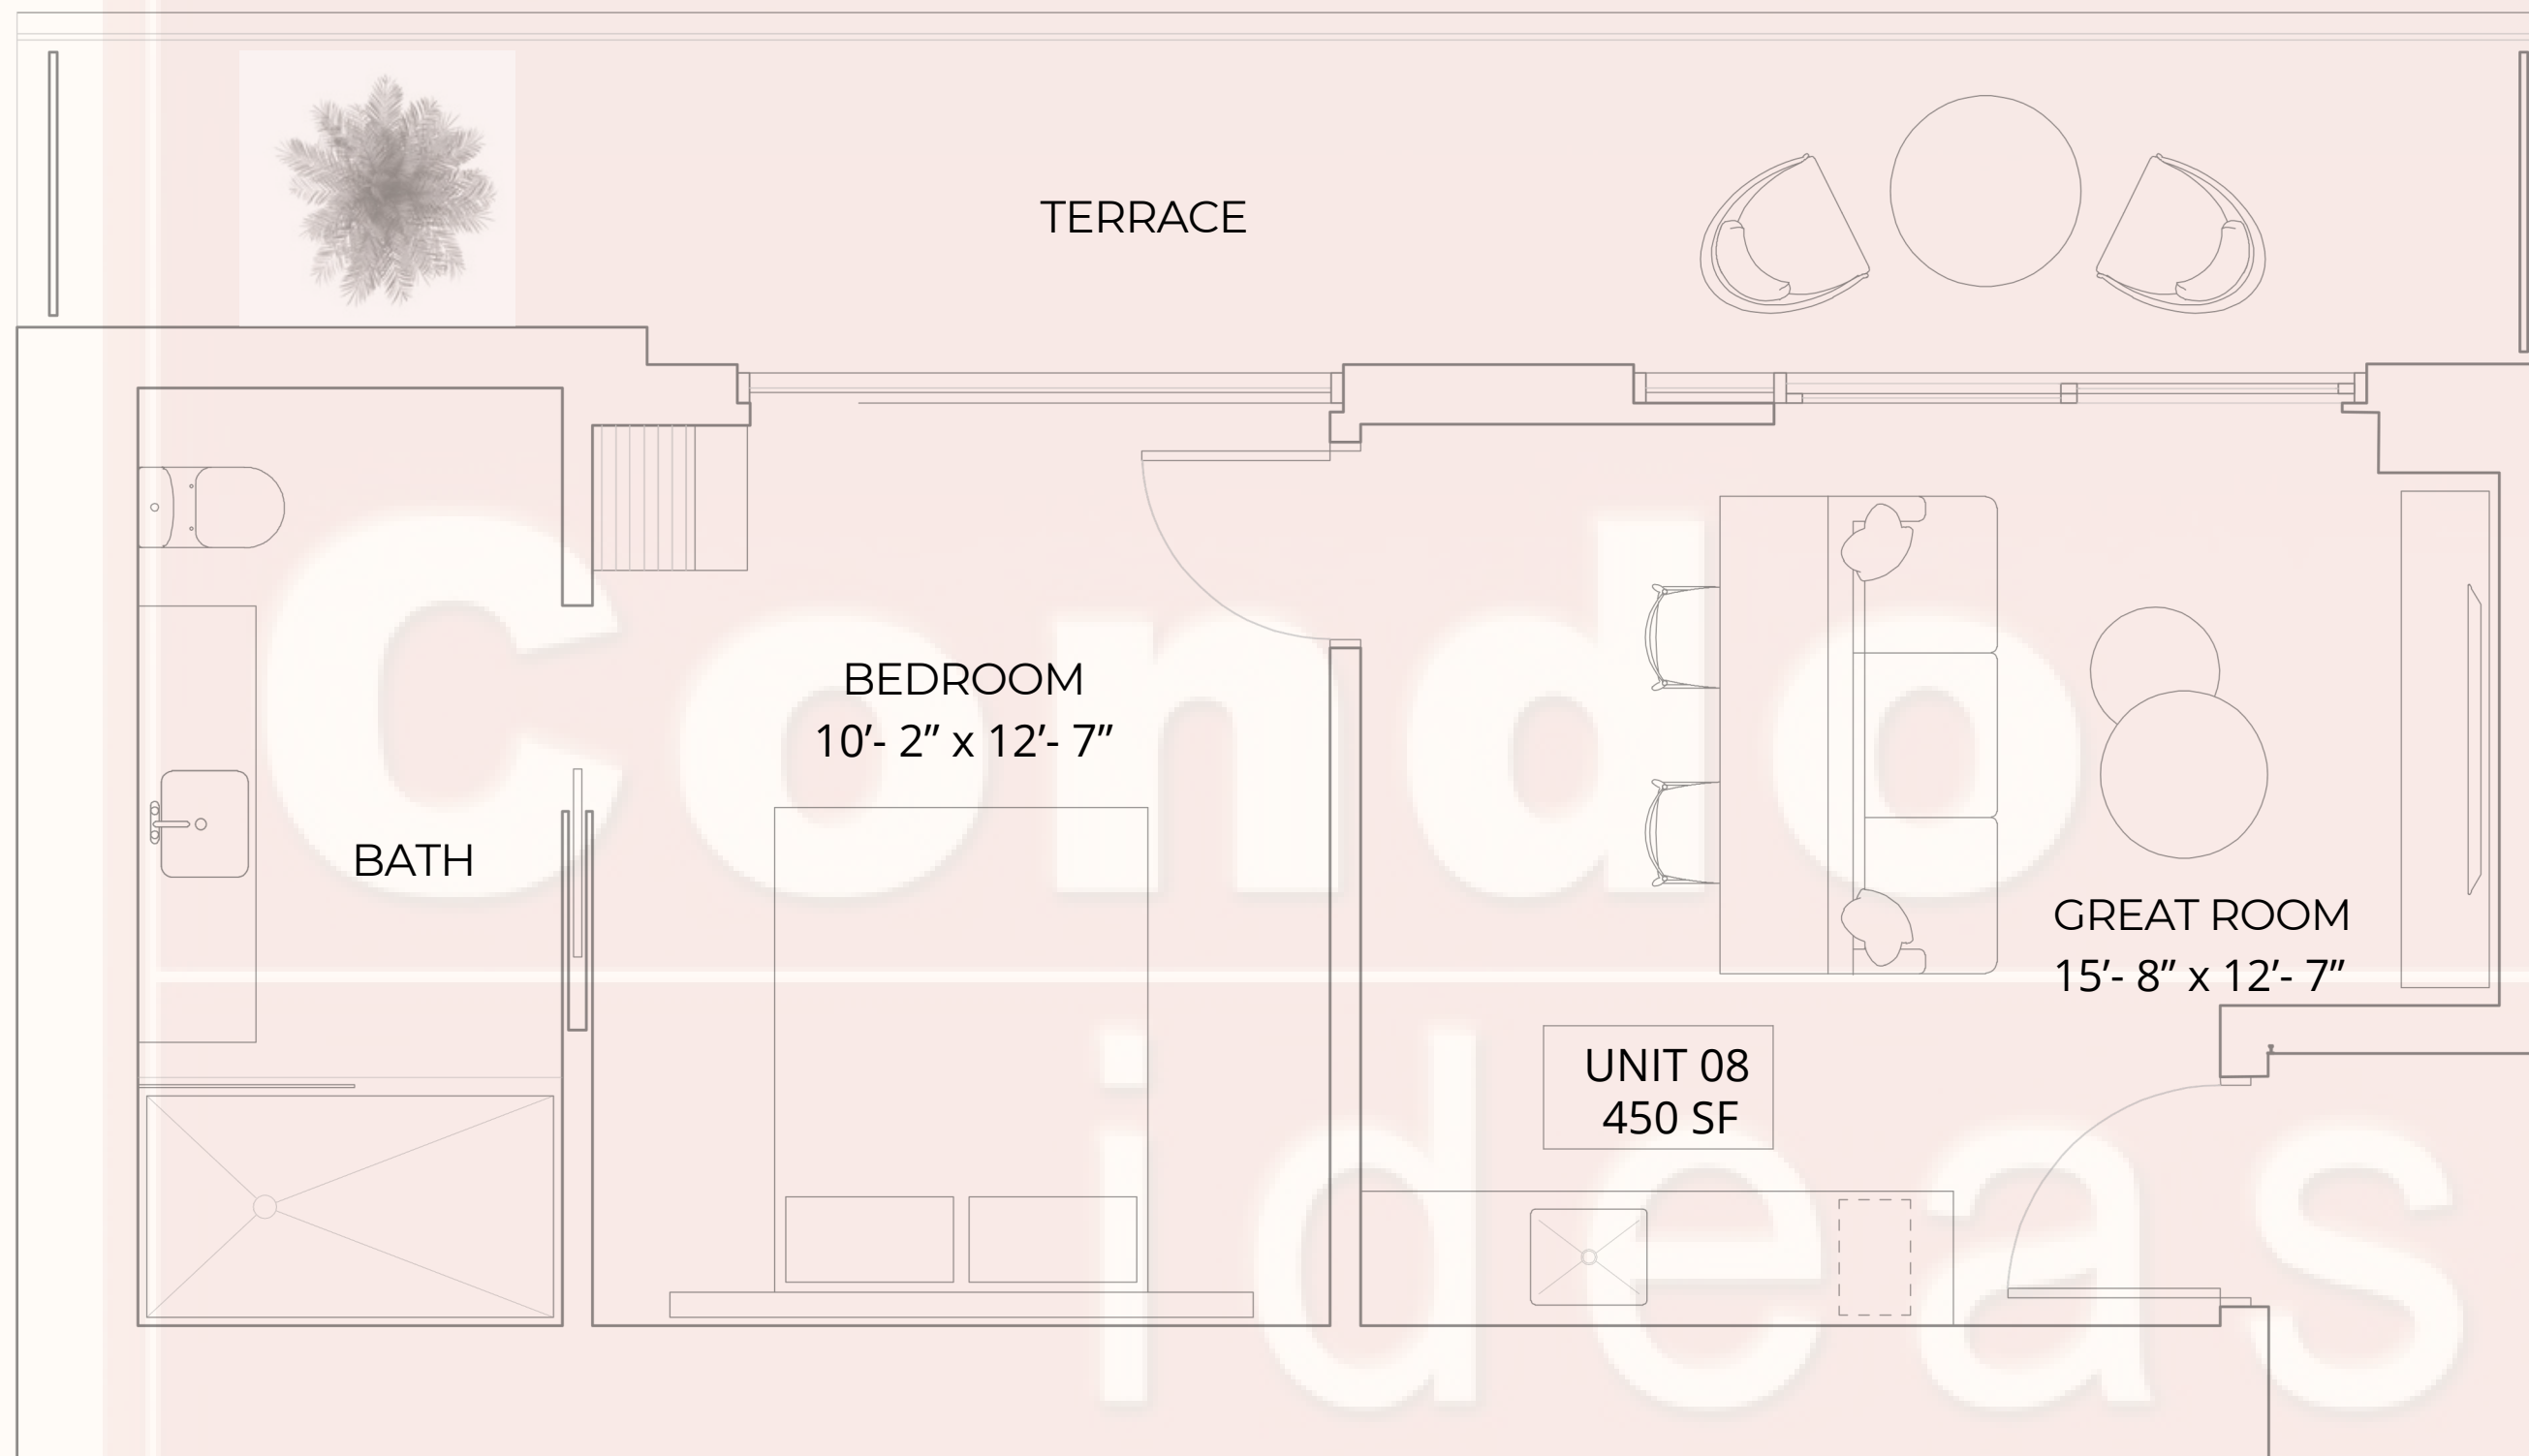

## RESIDENCE 08

WEST

- 1 Bathroom
- Interior 450 SF / 42 M2
- Terrace
- 5th, 6th and 24th Floors 160 SF / 15 M2
- 7th - 23rd Floors 170 SF / 16 M2