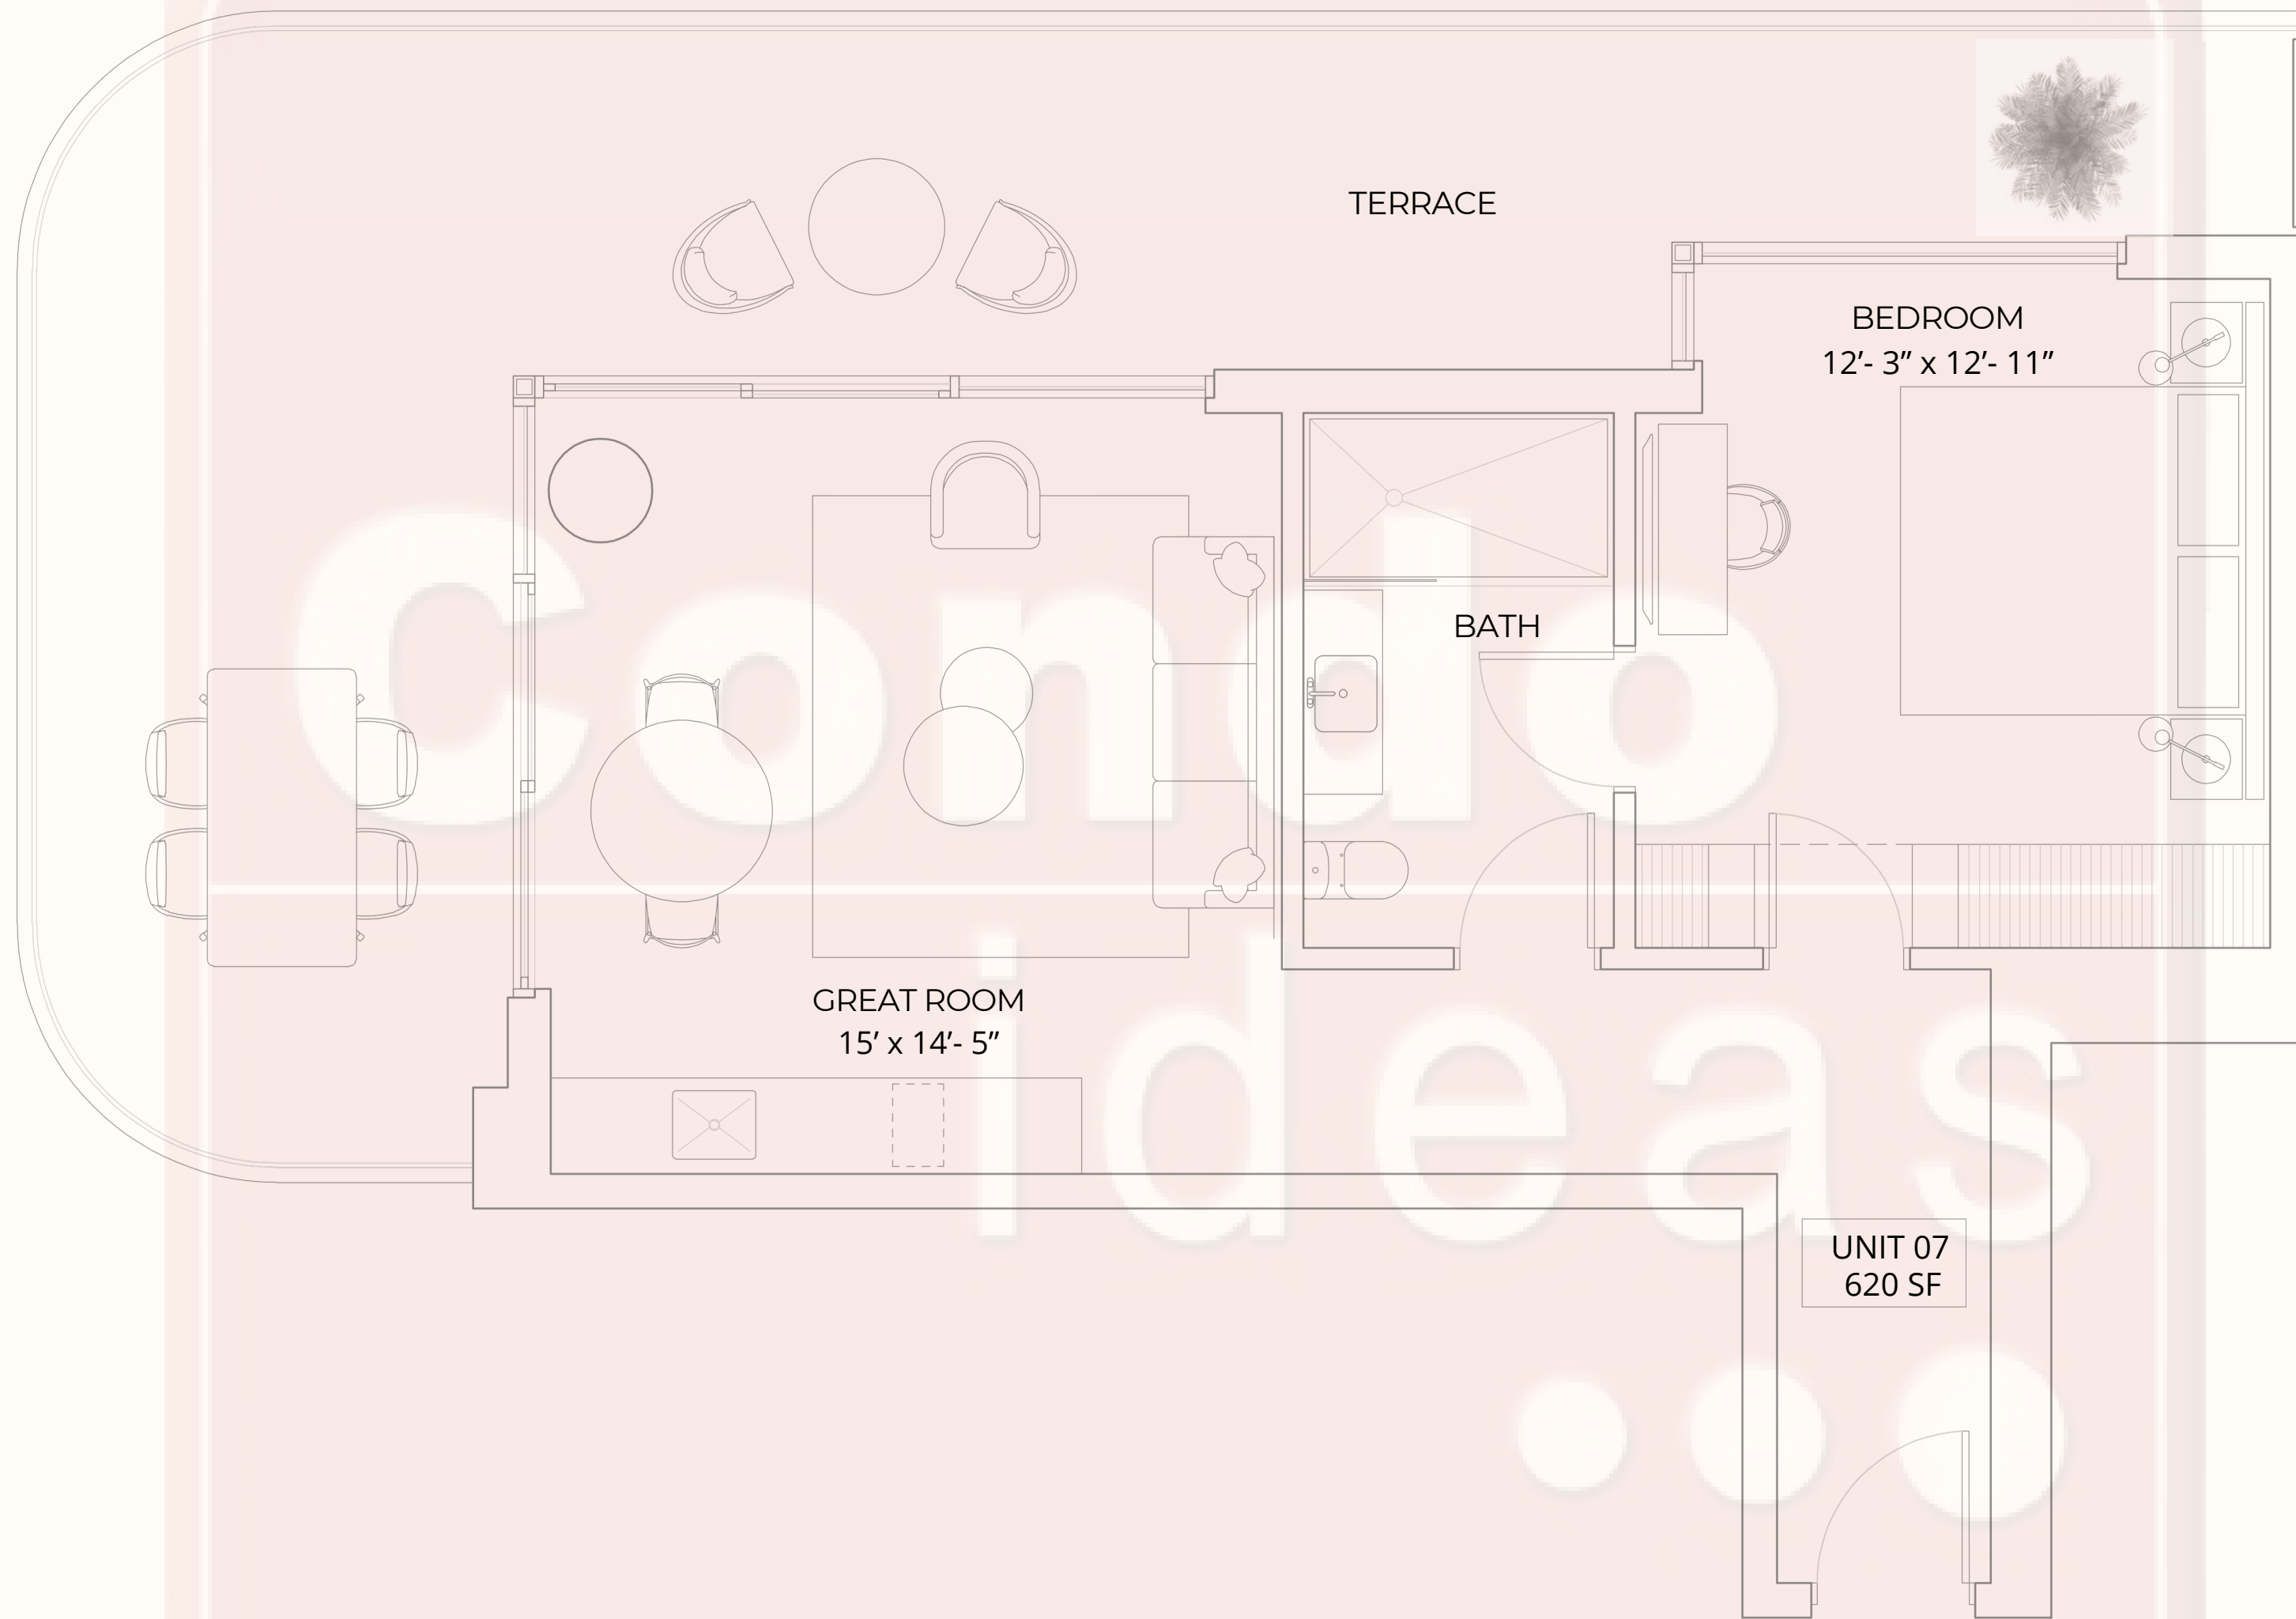

UNE 07

UNIT 07  
620 SF

**RESIDENCE 07**

**SOUTH WEST**

1 Bedroom  
Interior 620 SF / 58 M2  
Terrace  
5th, 6th and 24th Floors 425 SF / 40 M2  
7th - 23rd Floors 375 SF / 35 M2