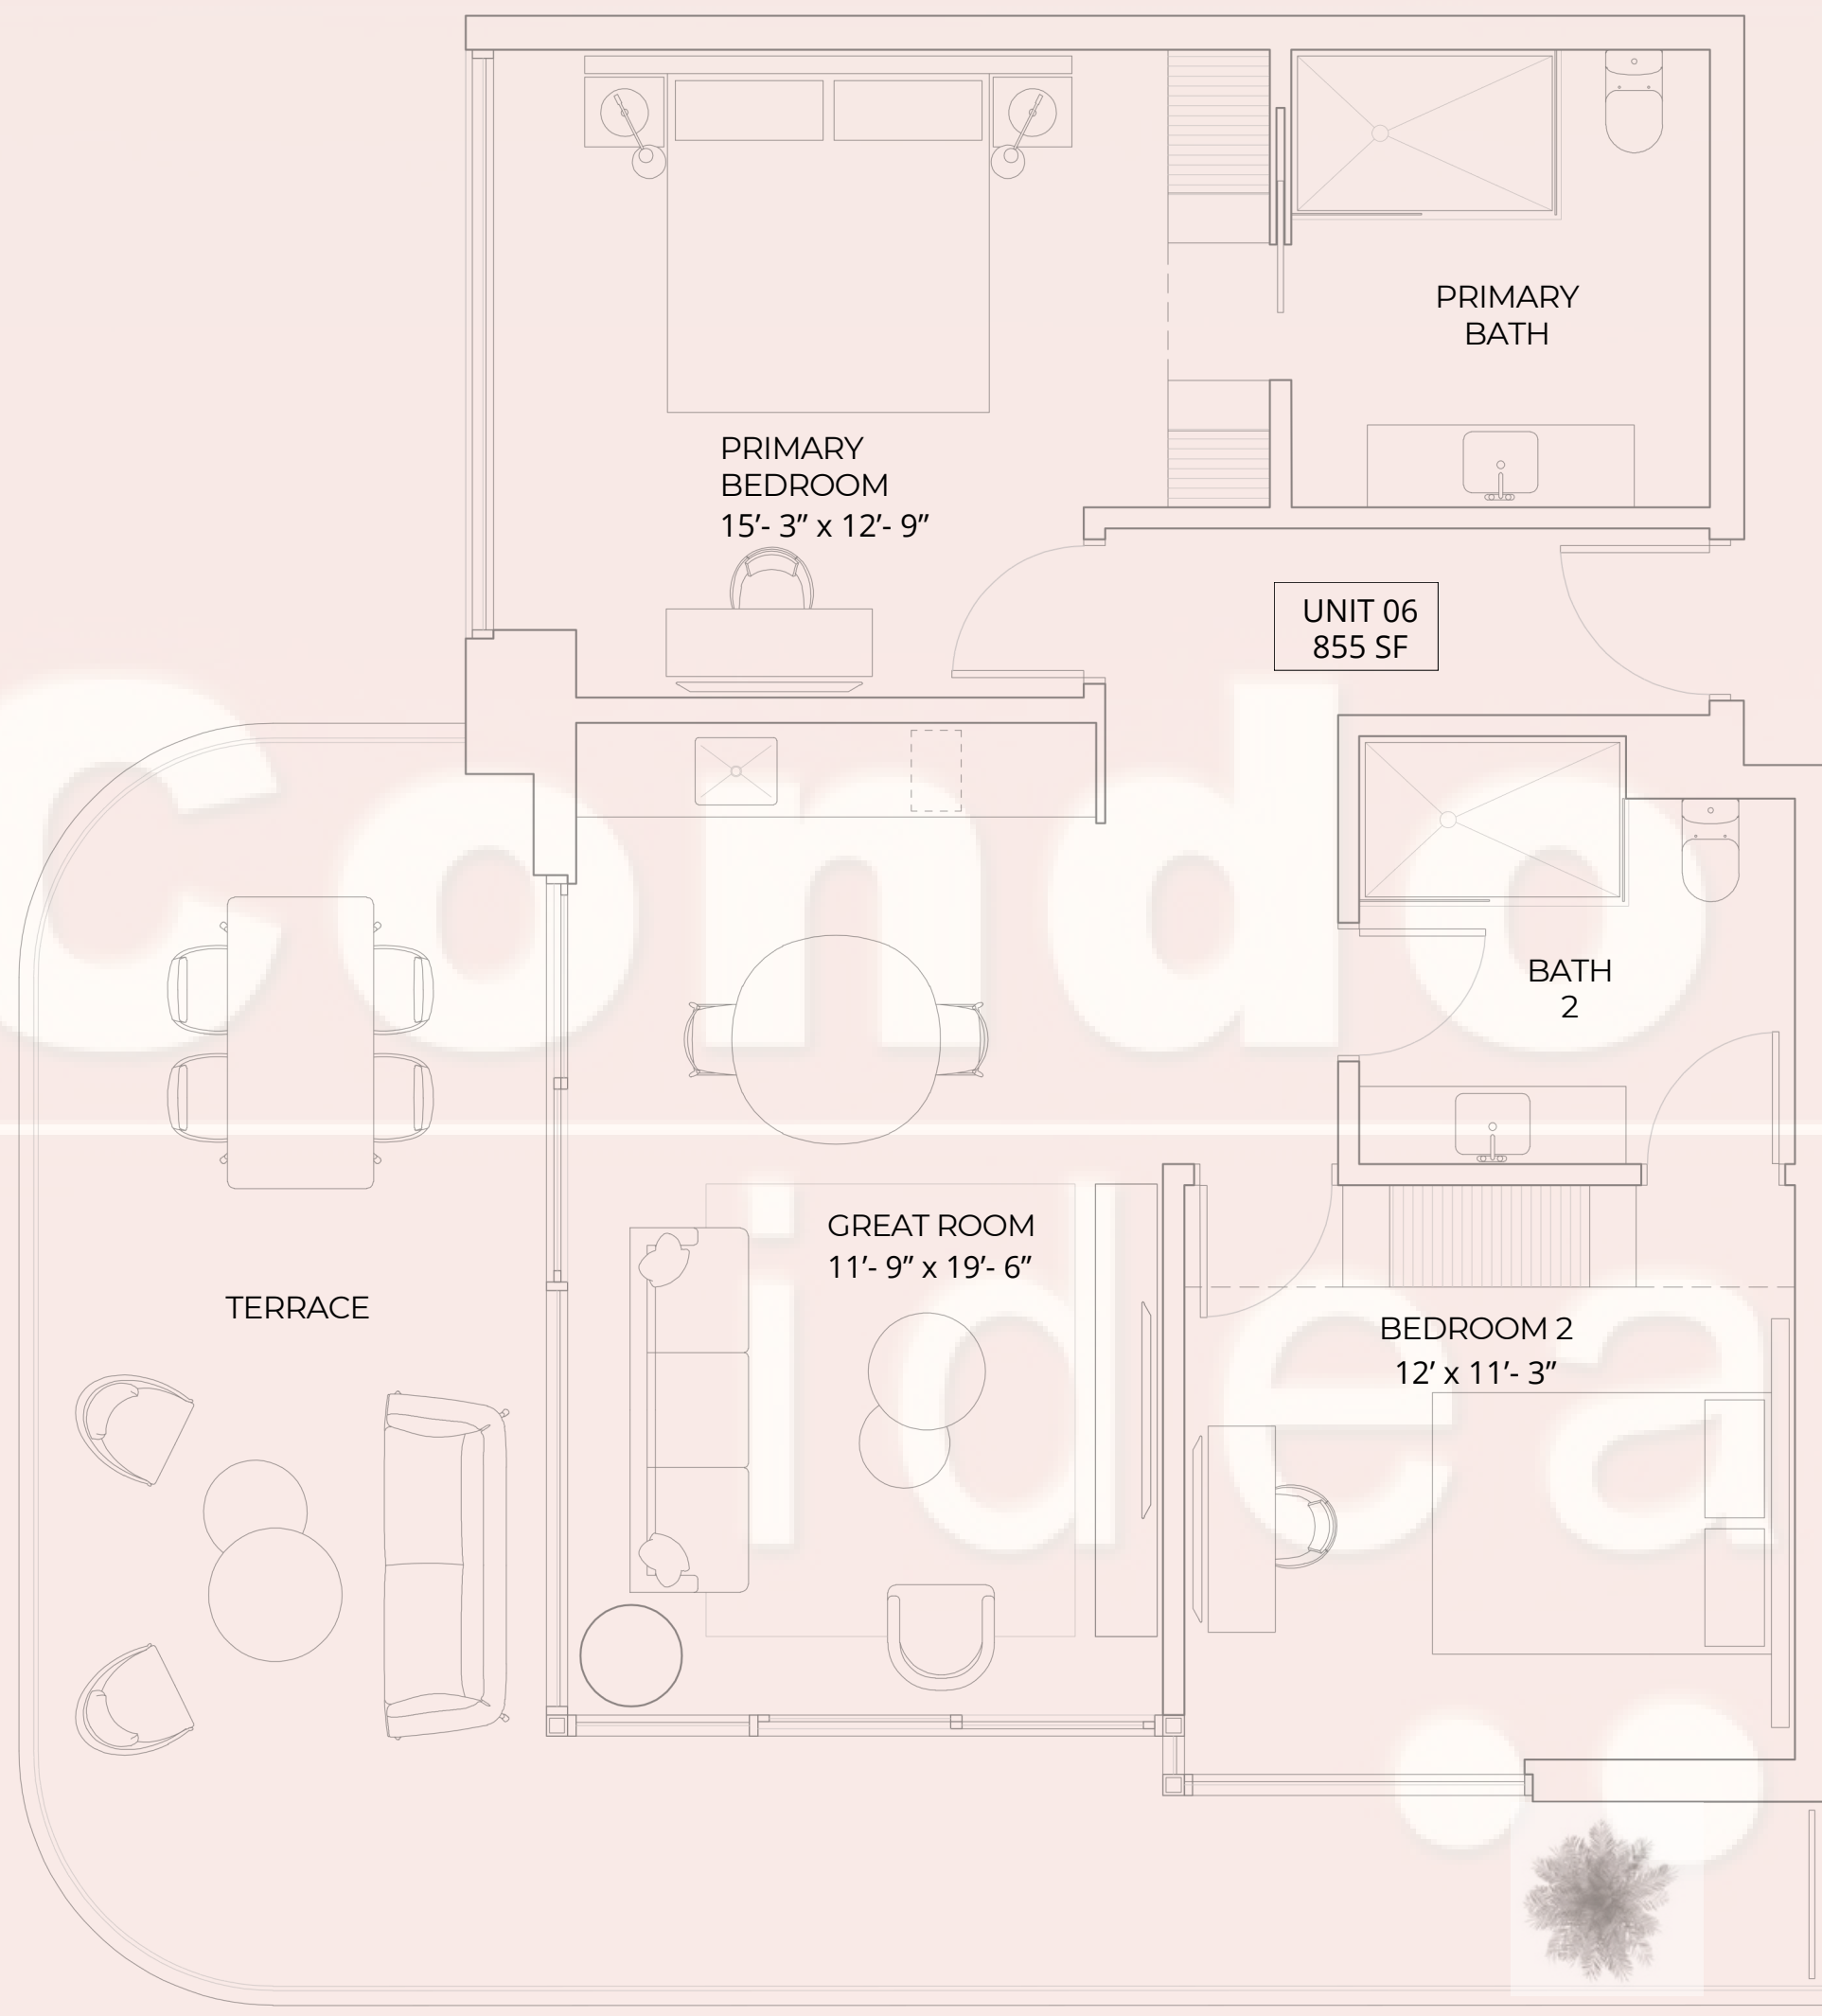

DEUX⁰⁶

RESIDENCE 06

SOUTH EAST

2 Bedroom, 2 Bathroom
Interior 855 SF / 80 M2
Terrace
5, 6th and 24th Floors 365 SF / 34 M2
7th - 23rd Floors 305 SF / 28 M2