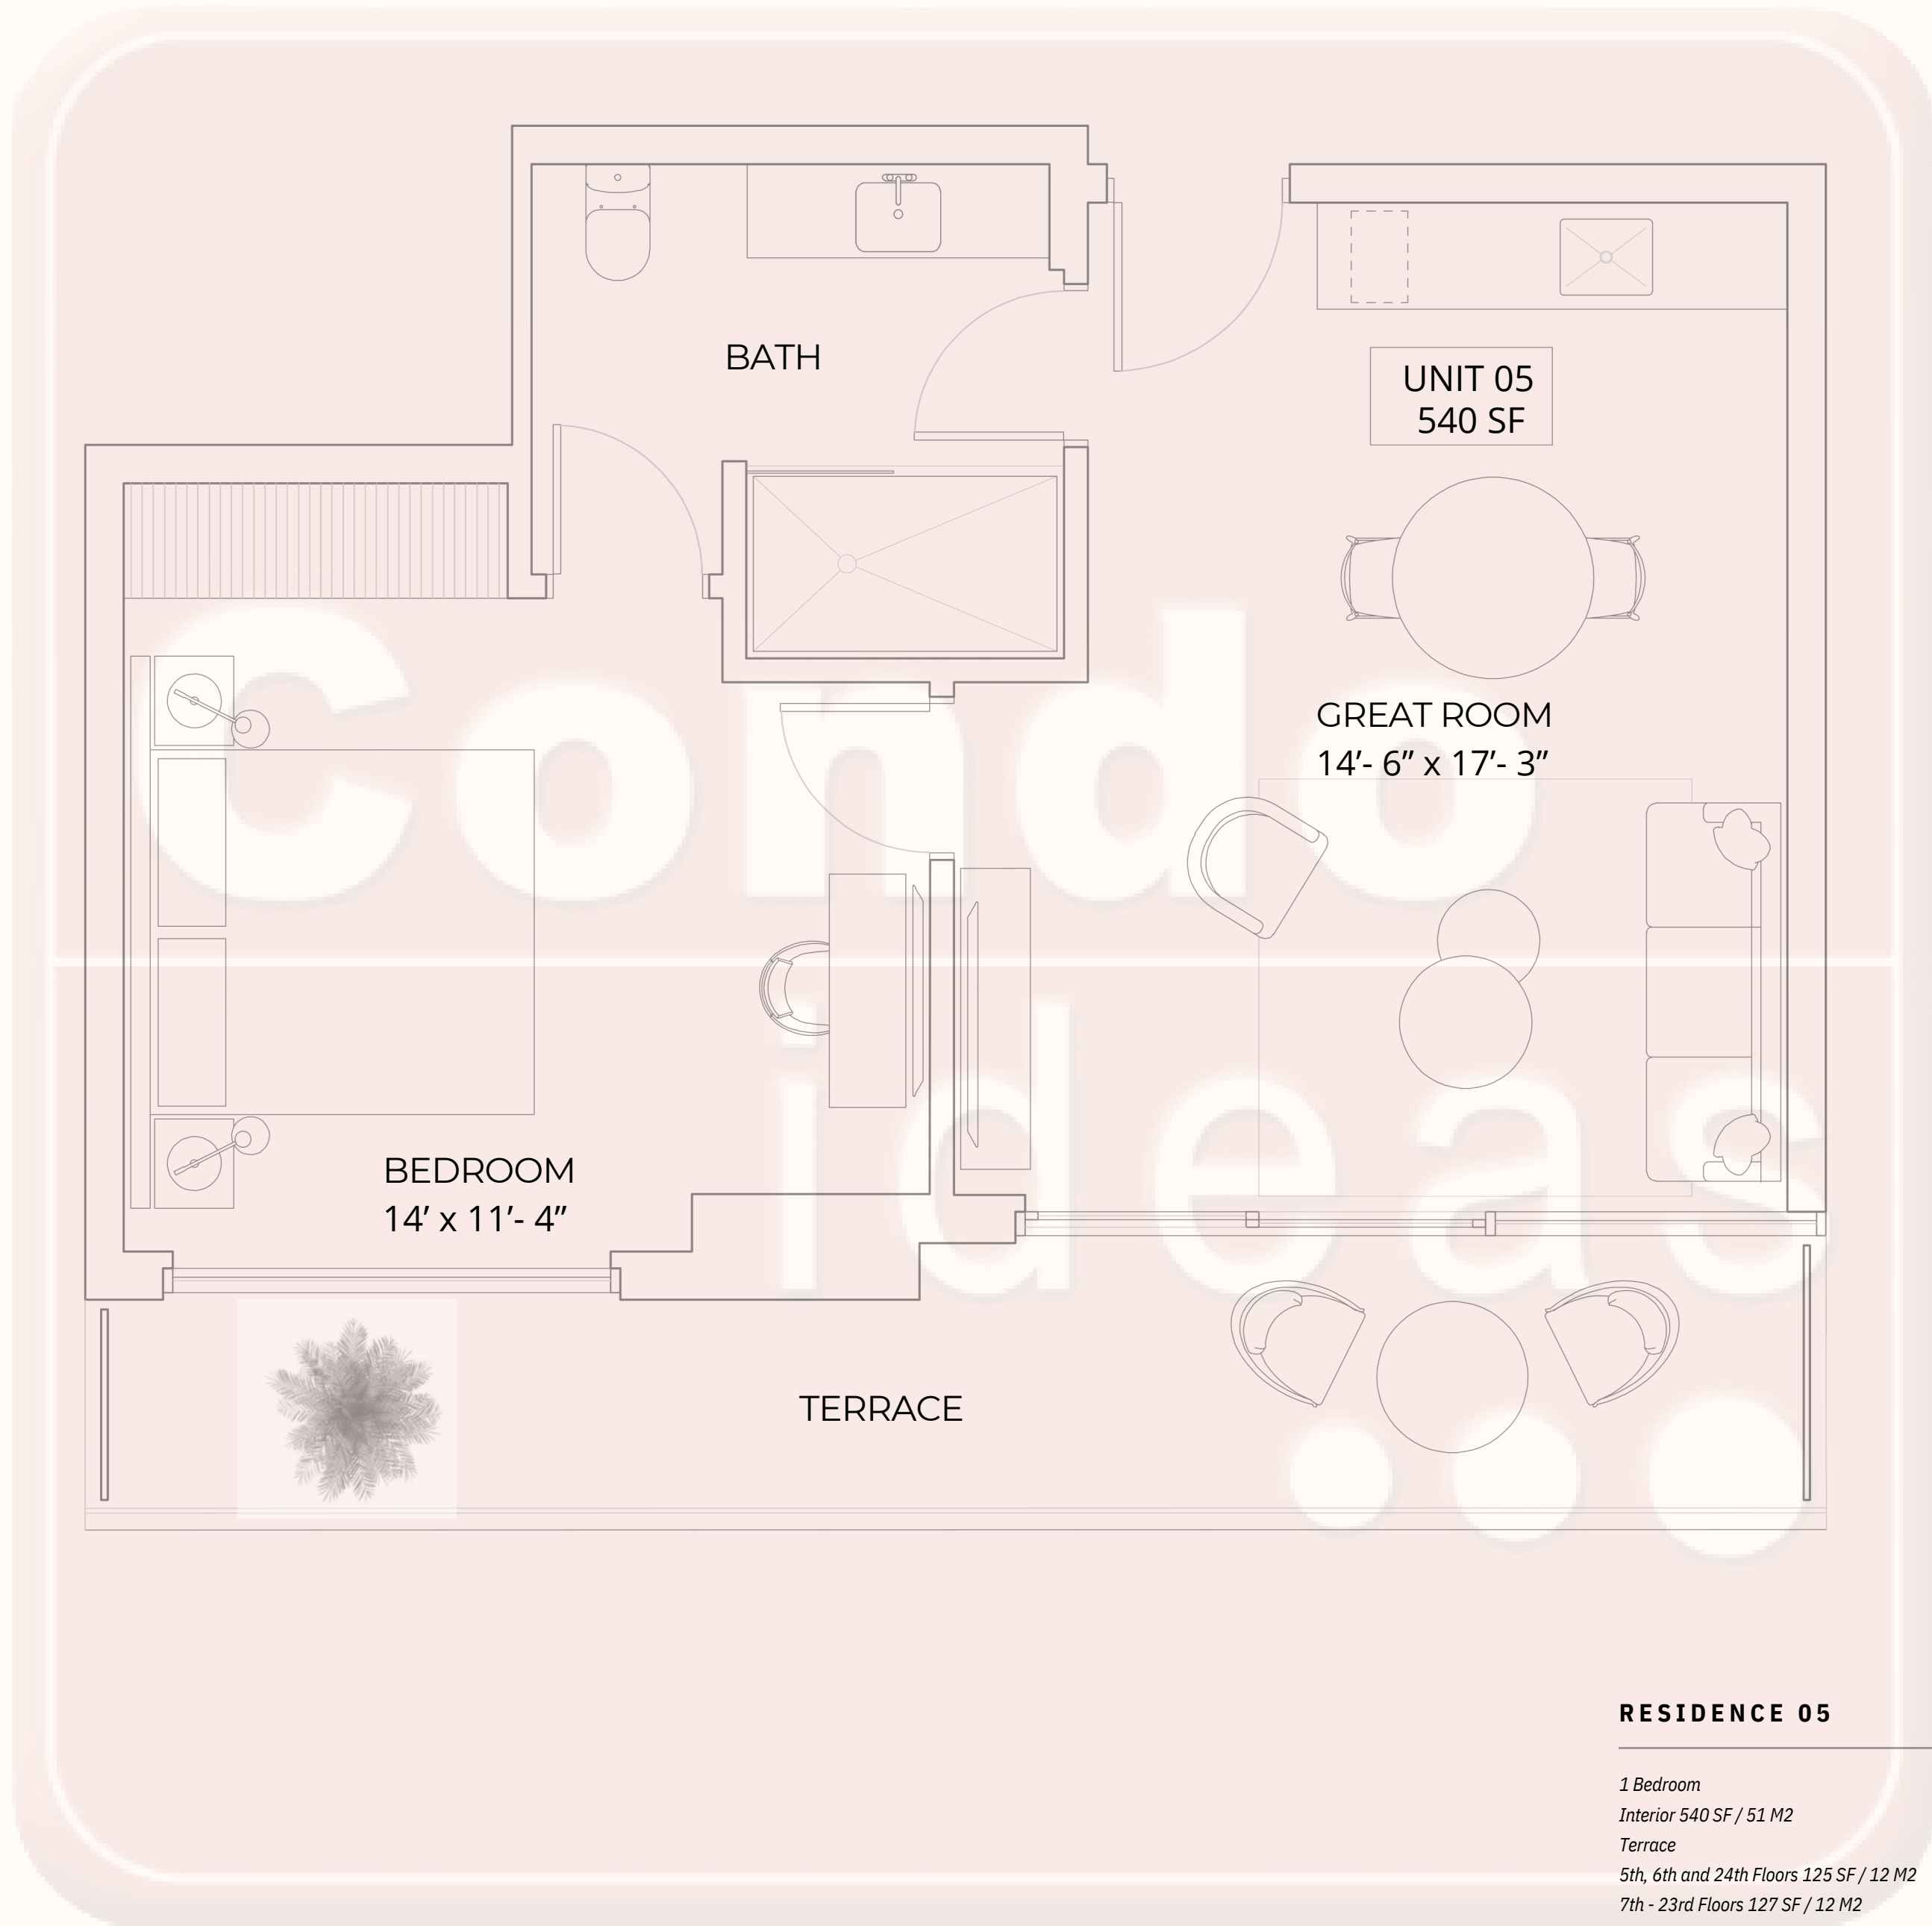

## RESIDENCE 05

## SOUTH EAST

1 Bedroom  
Interior 540 SF / 51 M2  
Terrace  
5th, 6th and 24th Floors 125 SF / 12 M2  
7th - 23rd Floors 127 SF / 12 M2