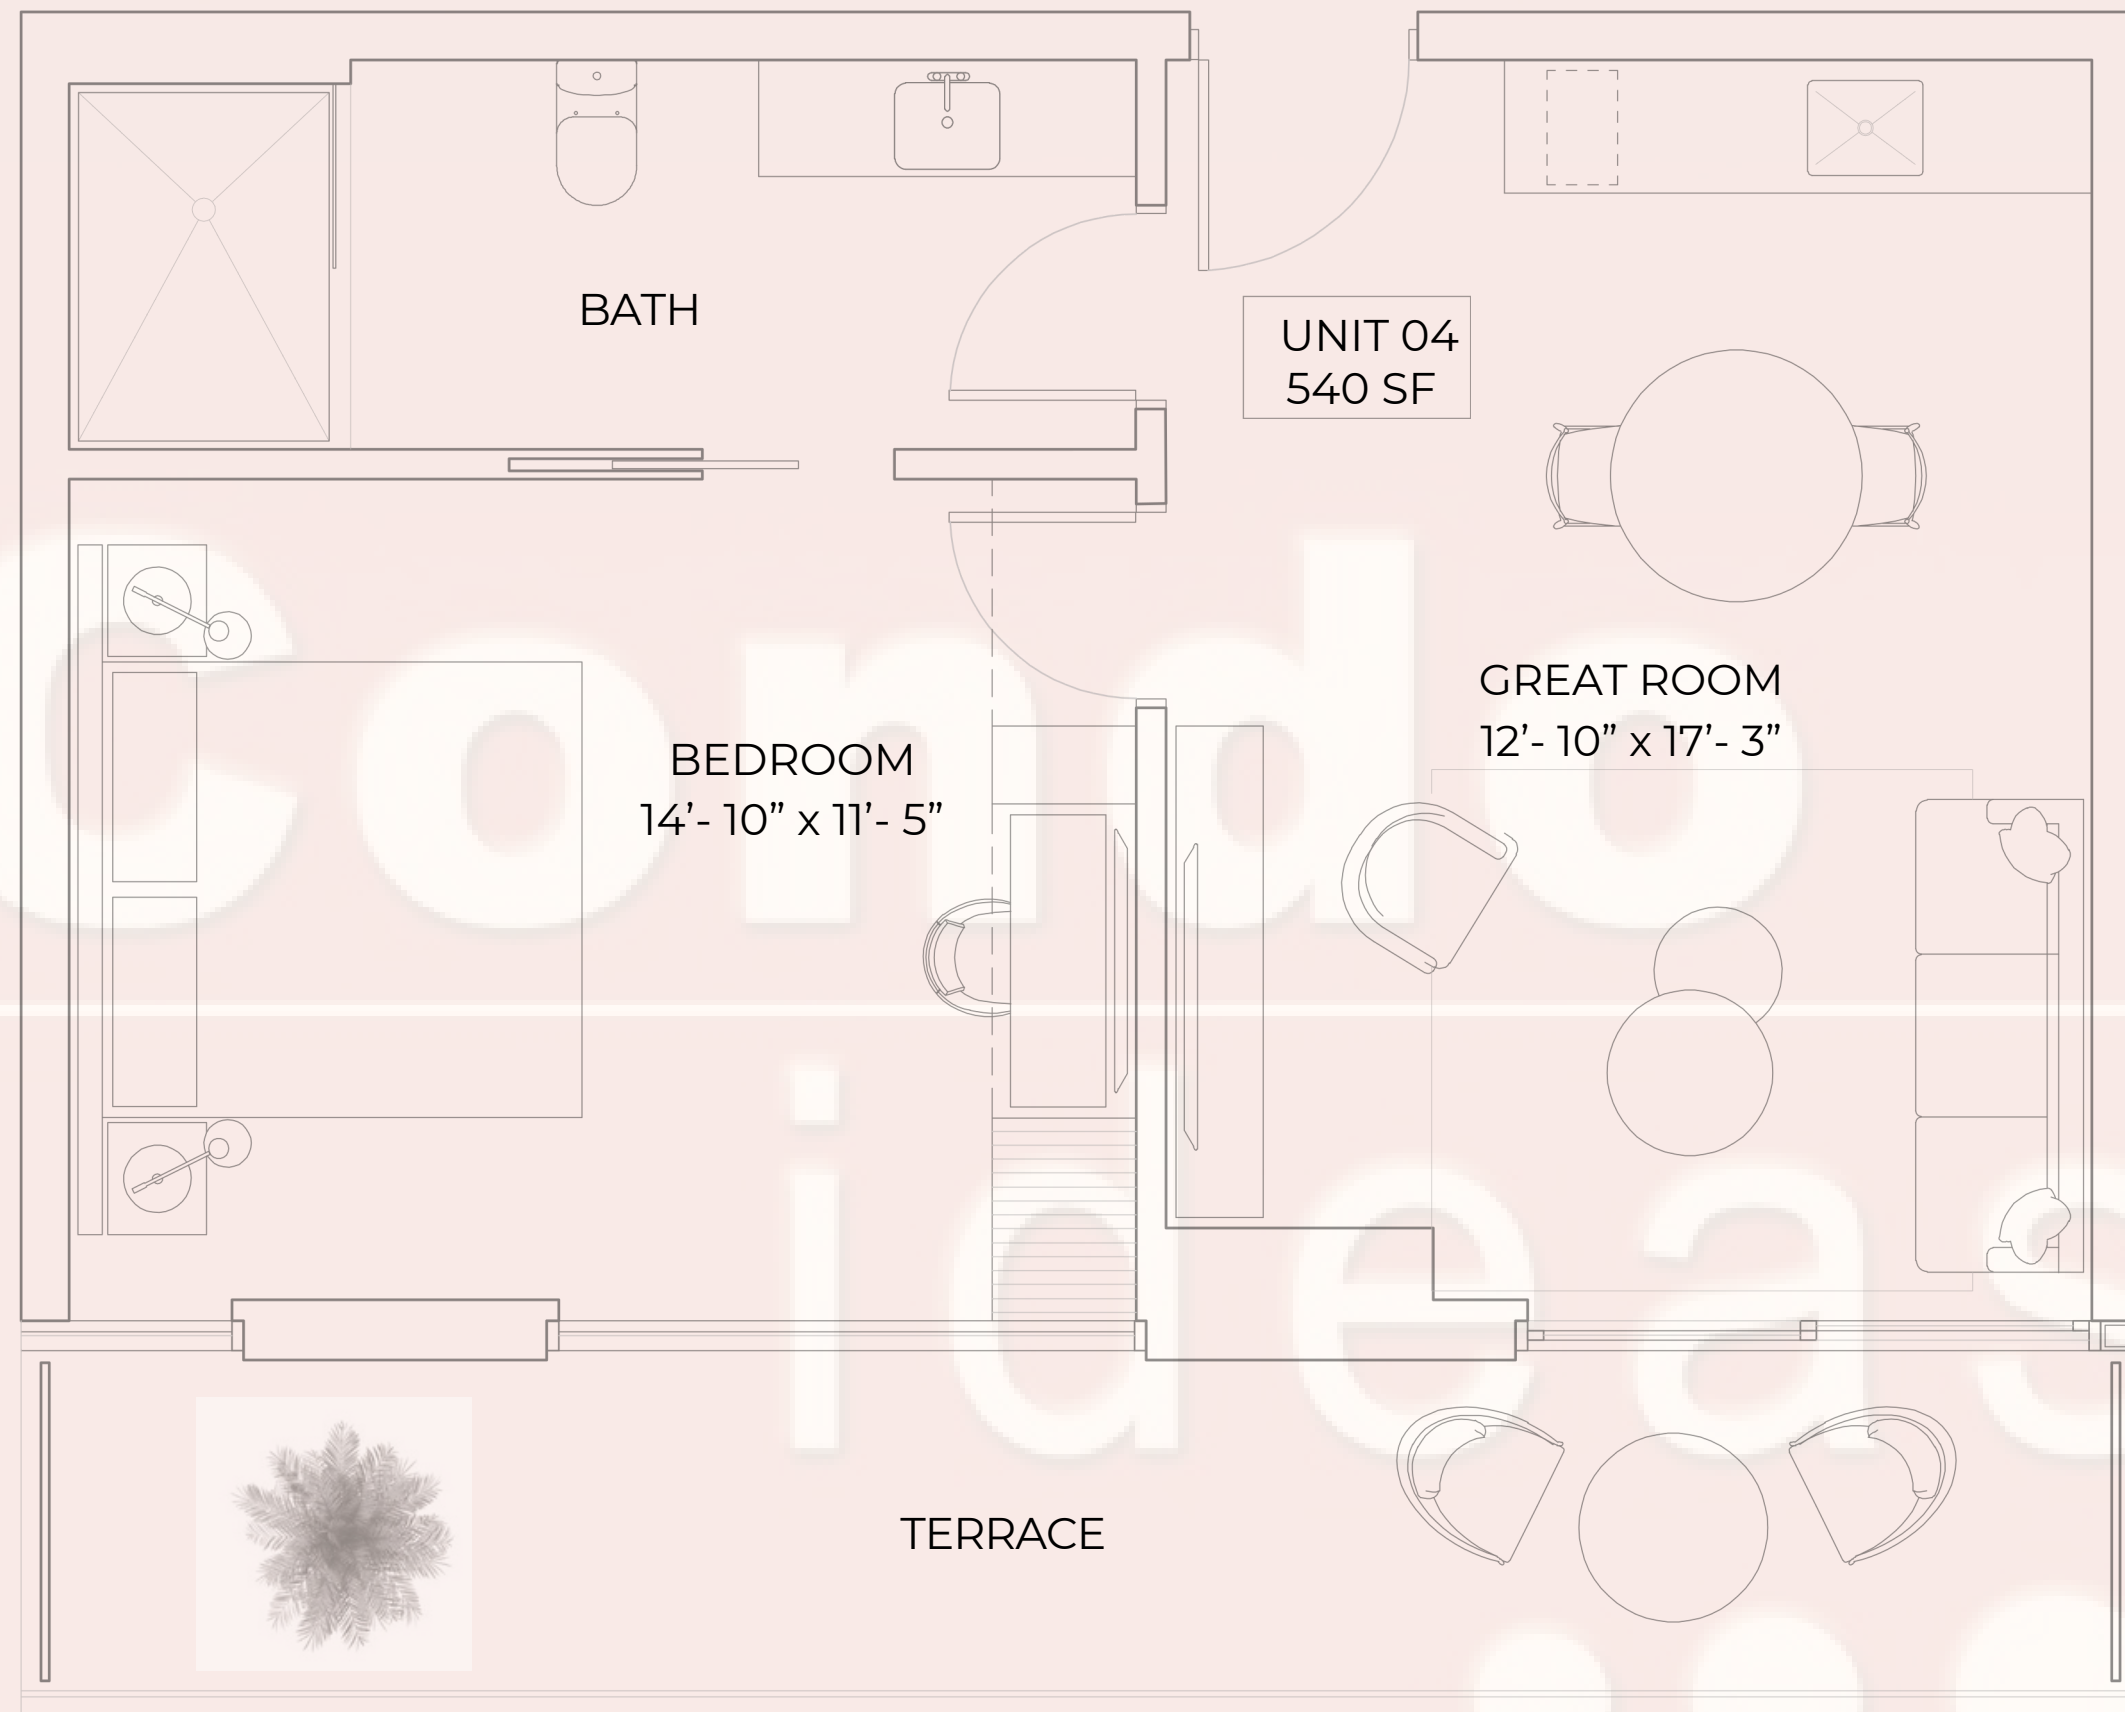

UNE 04

RESIDENCE 04

EAST

1 Bedroom
Interior 540 SF / 50 M2
Terrace
5th, 6th and 24th Floors 125 SF / 12 M2
7th - 23rd Floors 127 SF / 12 M2