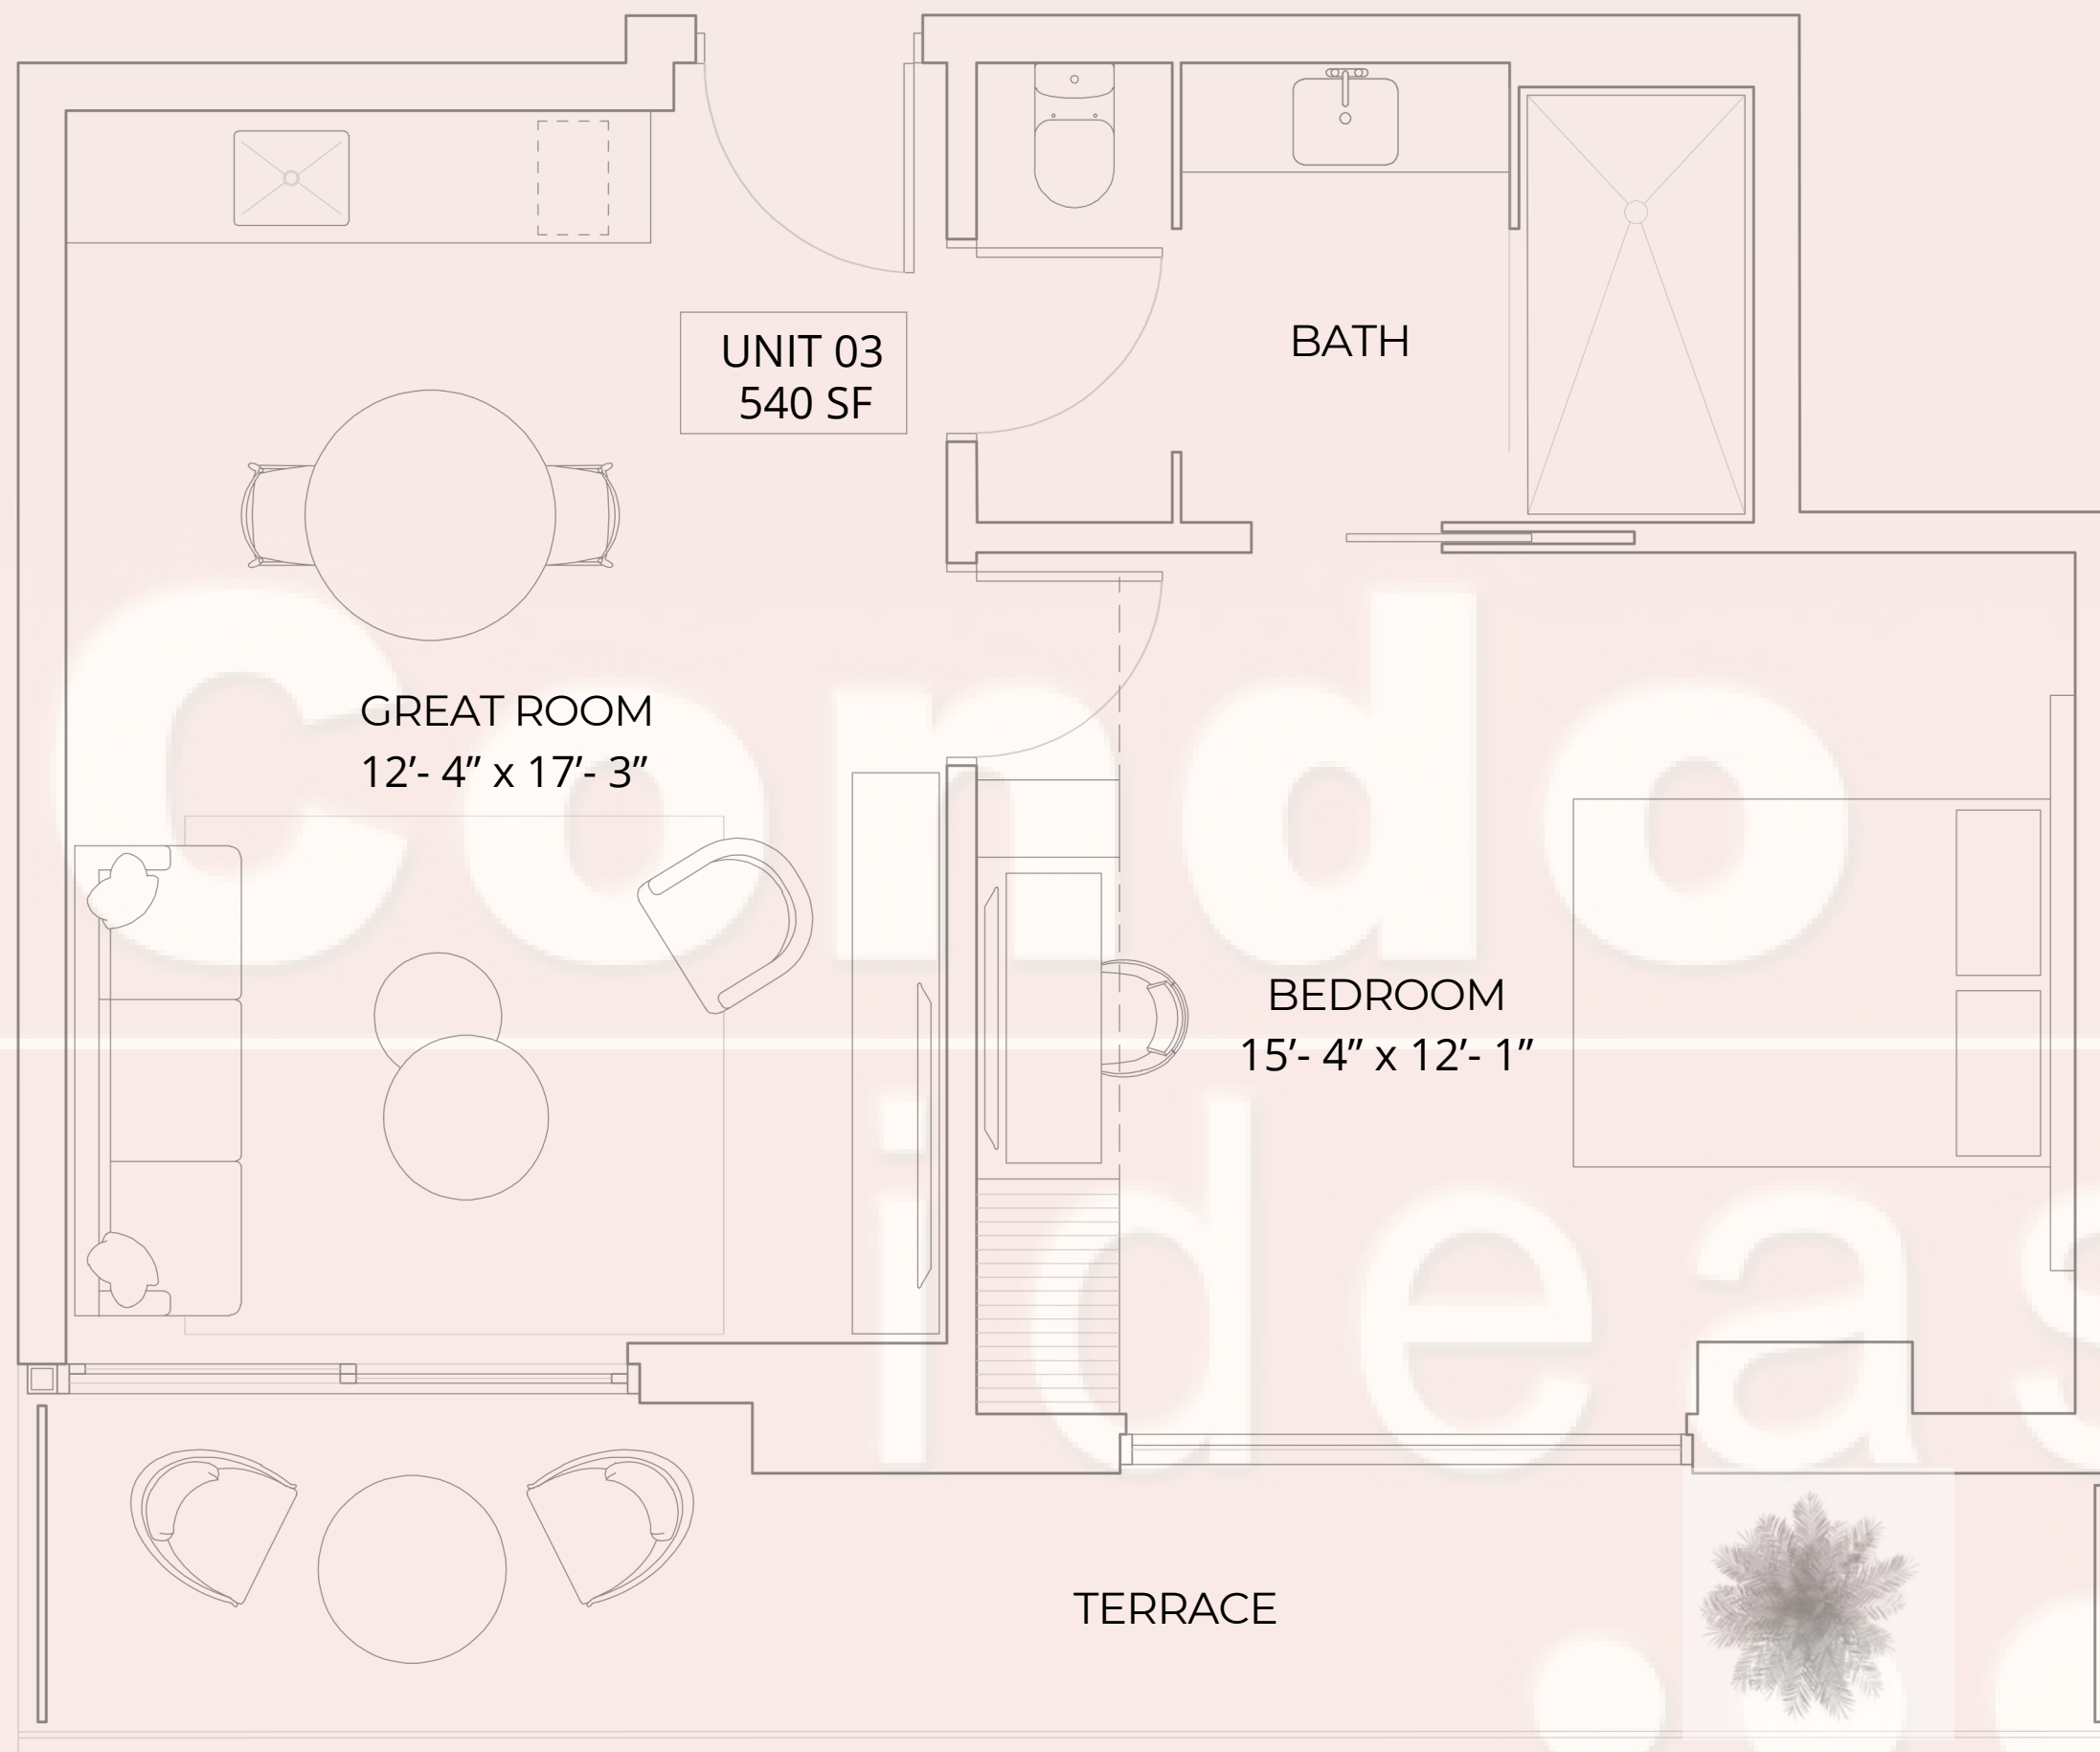

UNE 03

**RESIDENCE 03**

**NORTH EAST**

1 Bedroom  
Interior 540 SF / 50 M2  
Terrace  
5th, 6th and 24th Floors 125 SF / 12 M2  
7th - 23rd Floors 127 SF / 12 M2