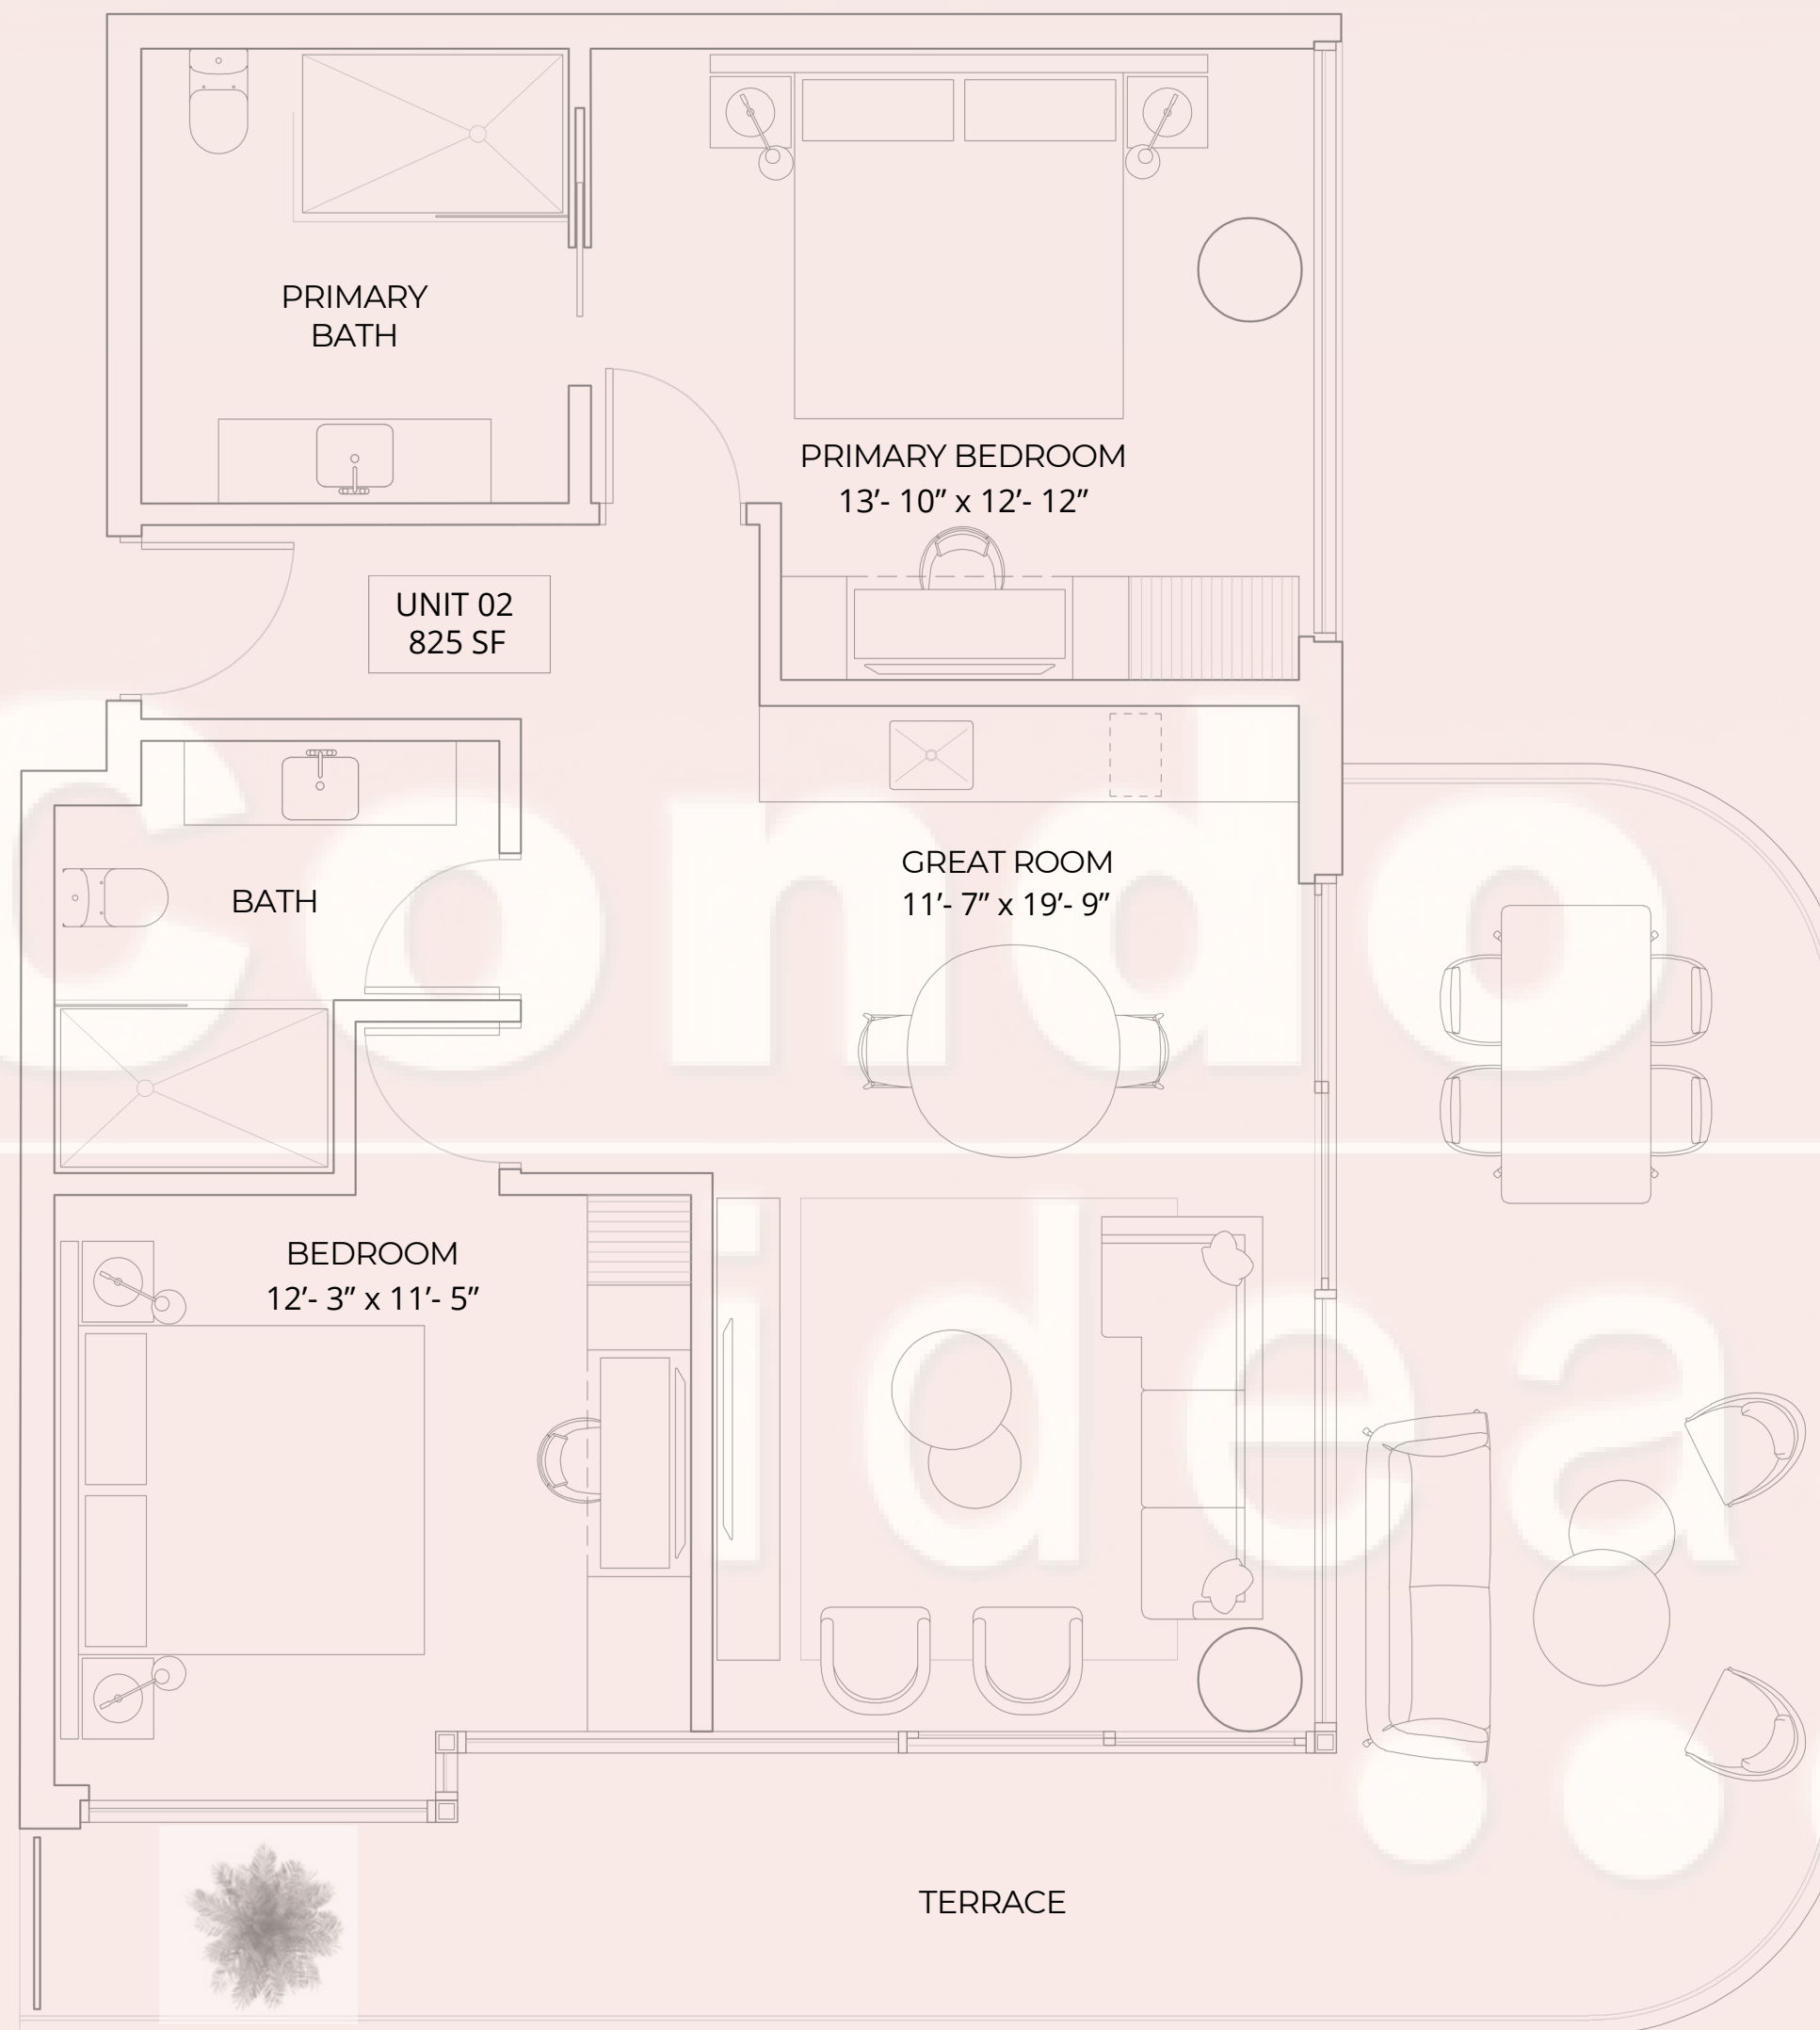

DEUX ⁰²

RESIDENCE 02

NORTH EAST

2 Bedroom, 2 Bathroom
Interior 825 SF / 77 M2
Terrace
5, 6th and 24th Floors 355 SF / 33 M2
7th - 23rd Floors 320 SF / 30 M2