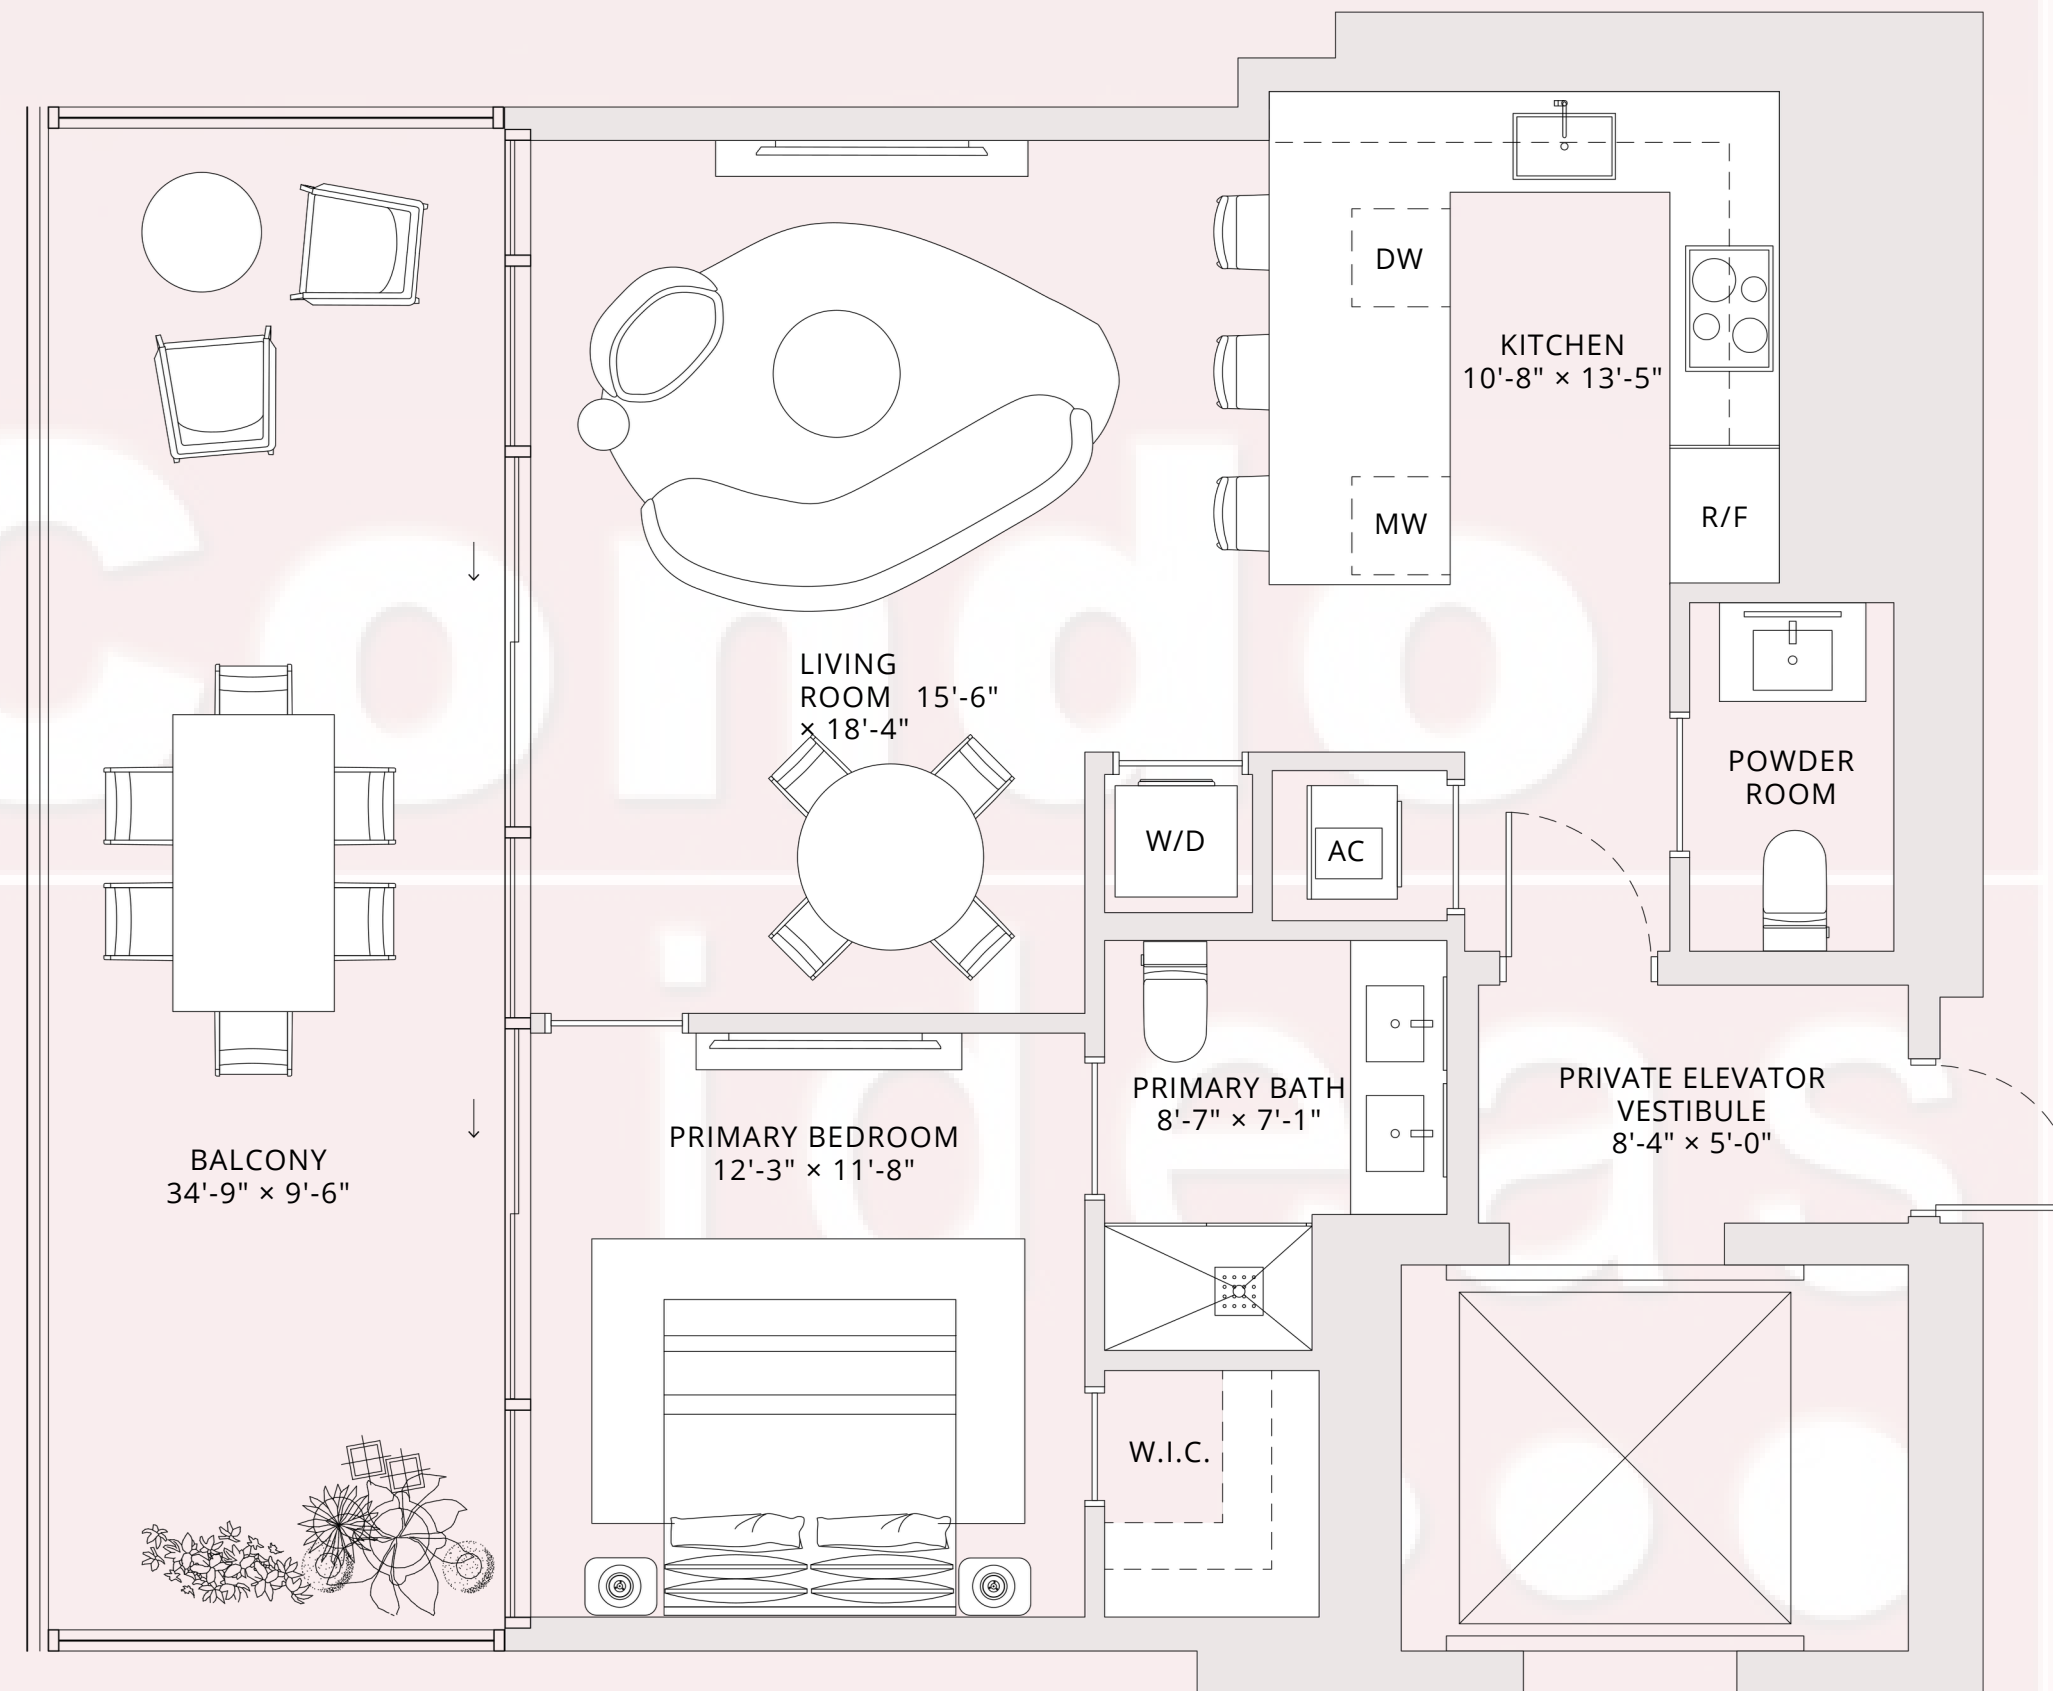

JEAN-GEORGES  
 MIAMI TROPIC  
 ART · DESIGN · FRIENDS  
 FOOD · CULTURE  
 RESIDENCES

TASTE IS EVERYTHING

residence 07a  
 LEVELS 10-30

- 1 BEDROOM
- 1 BATHROOM
- POWDER ROOM
- PRIVATE TERRACE
- PRIVATE ELEVATOR

TOTAL  
 1,301 SQ FT | 121 SQ M

INTERIOR  
 951 SQ FT | 88 SQ M

OUTDOOR LIVING  
 350 SQ FT | 33 SQ M

TERRACE LINEAR LENGTH  
 34.75 FT | 10.59 M

OCEAN VIEWS

DOWNTOWN MIAMI