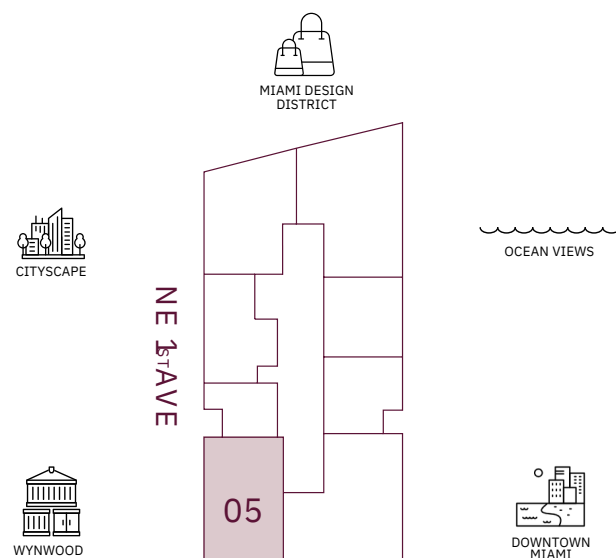

JEAN-GEORGES
 MIAMI TROPIC
 ART · DESIGN · FRIENDS
 FOOD · CULTURE
 RESIDENCES

TASTE IS EVERYTHING

residence 05
 LEVELS 31-47

- 3 BEDROOMS
- 3 BATHROOMS
- POWDER ROOM
- PRIVATE TERRACE
- PRIVATE ELEVATOR

TOTAL
 2,951 SQ FT | 274 SQ M

INTERIOR
 1,983 SQ FT | 184 SQ M

OUTDOOR LIVING
 968 SQ FT | 90 SQ M

TERRACE LINEAR LENGTH
 90.75 FT | 27.66 M

WYNWOOD