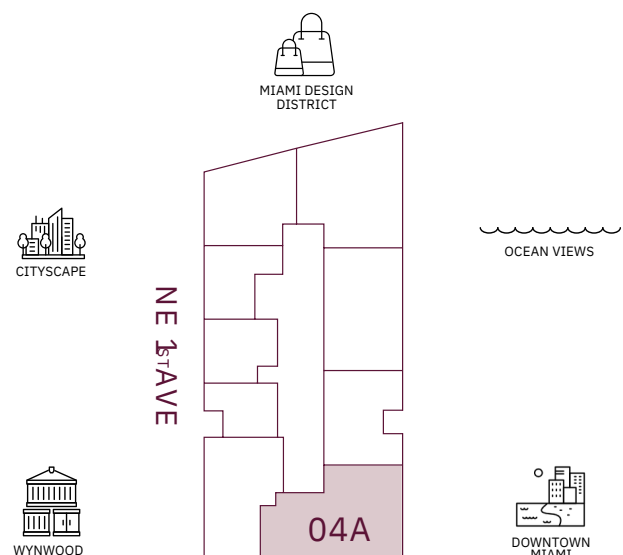

JEAN-GEORGES
MIAMI TROPIC
RESIDENCES

ART · DESIGN · FRIENDS
FOOD · CULTURE

TASTE IS EVERYTHING

residence 04a
LEVELS 9-30

3 BEDROOMS
3 BATHROOMS
POWDER ROOM
PRIVATE TERRACE
PRIVATE ELEVATOR

TOTAL
3,558 SQ FT | 330 SQ M

INTERIOR
2,373 SQ FT | 220 SQ M

OUTDOOR LIVING
1,185 SQ FT | 110 SQ M

TERRACE LINEAR LENGTH
139.42 FT | 42.50 M

DOWNTOWN MIAMI