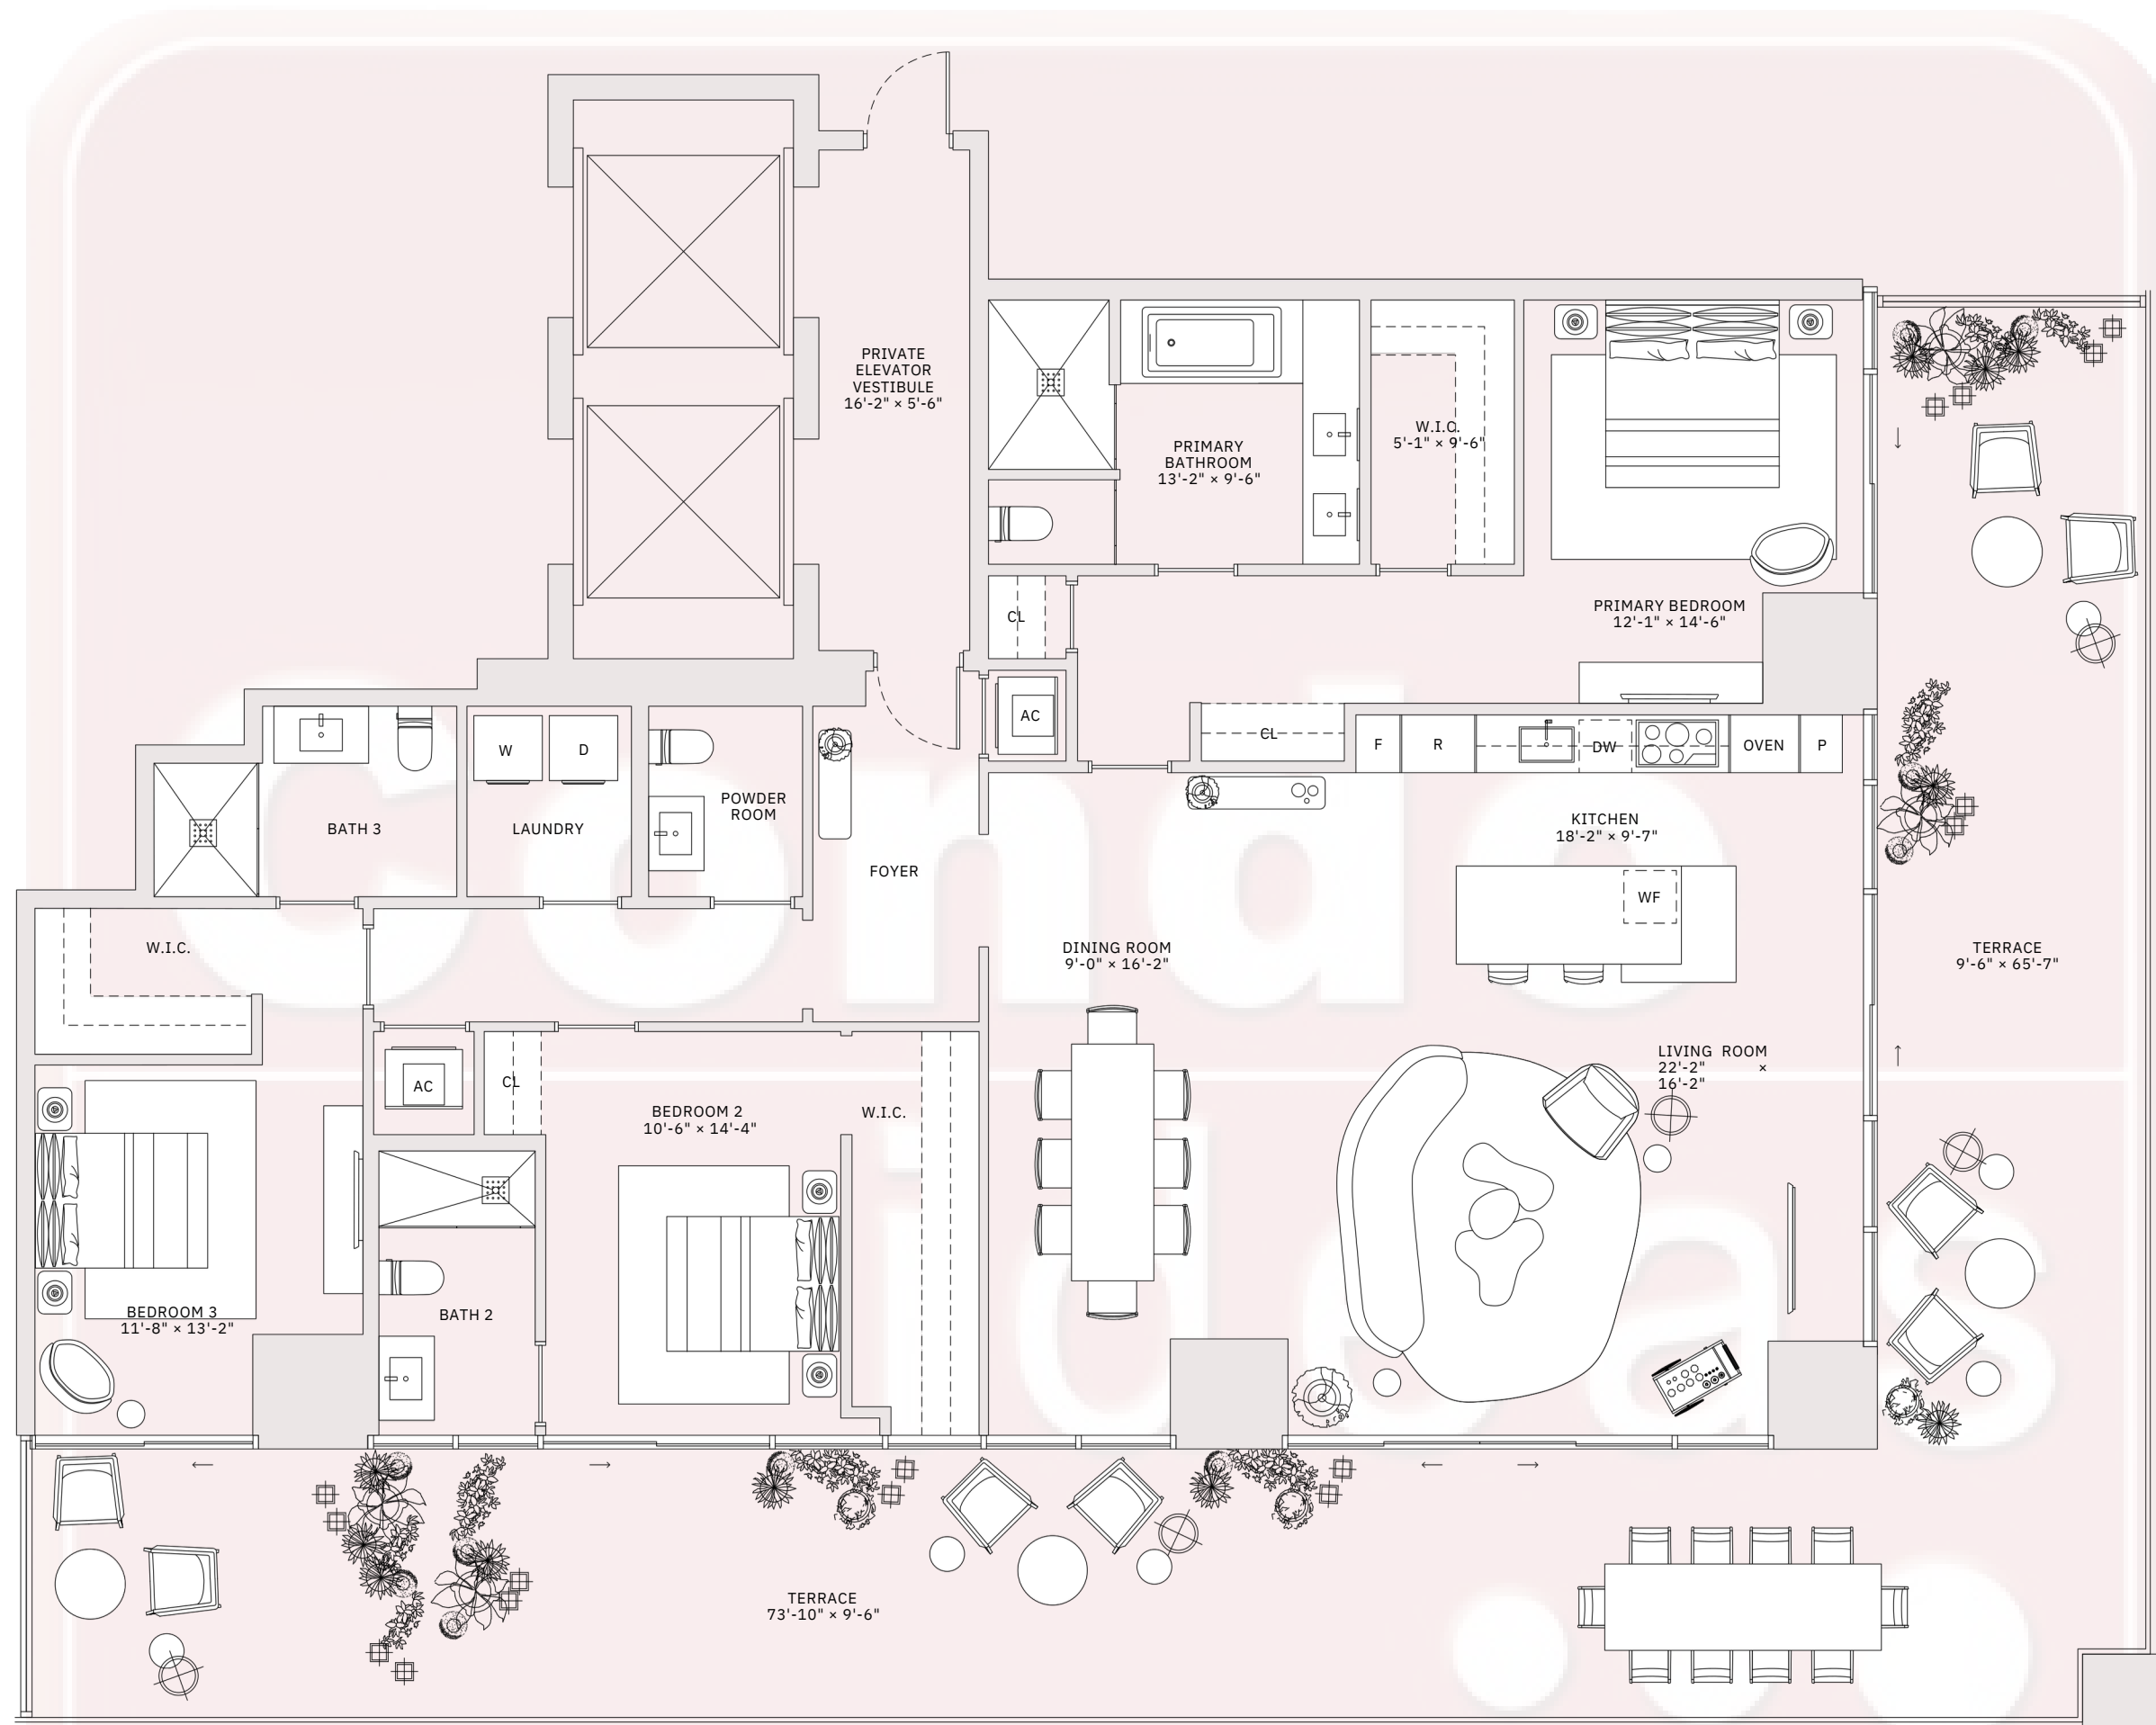

JEAN-GEORGES
MIAMI TROPIC
RESIDENCES

ART · DESIGN · FRIENDS
FOOD · CULTURE

TASTE IS EVERYTHING

residence 04a
LEVELS 9-30

3 BEDROOMS
3 BATHROOMS
POWDER ROOM
PRIVATE TERRACE
PRIVATE ELEVATOR

TOTAL
3,558 SQ FT | 330 SQ M

INTERIOR
2,373 SQ FT | 220 SQ M

OUTDOOR LIVING
1,185 SQ FT | 110 SQ M

TERRACE LINEAR LENGTH
139.42 FT | 42.50 M

DOWNTOWN MIAMI