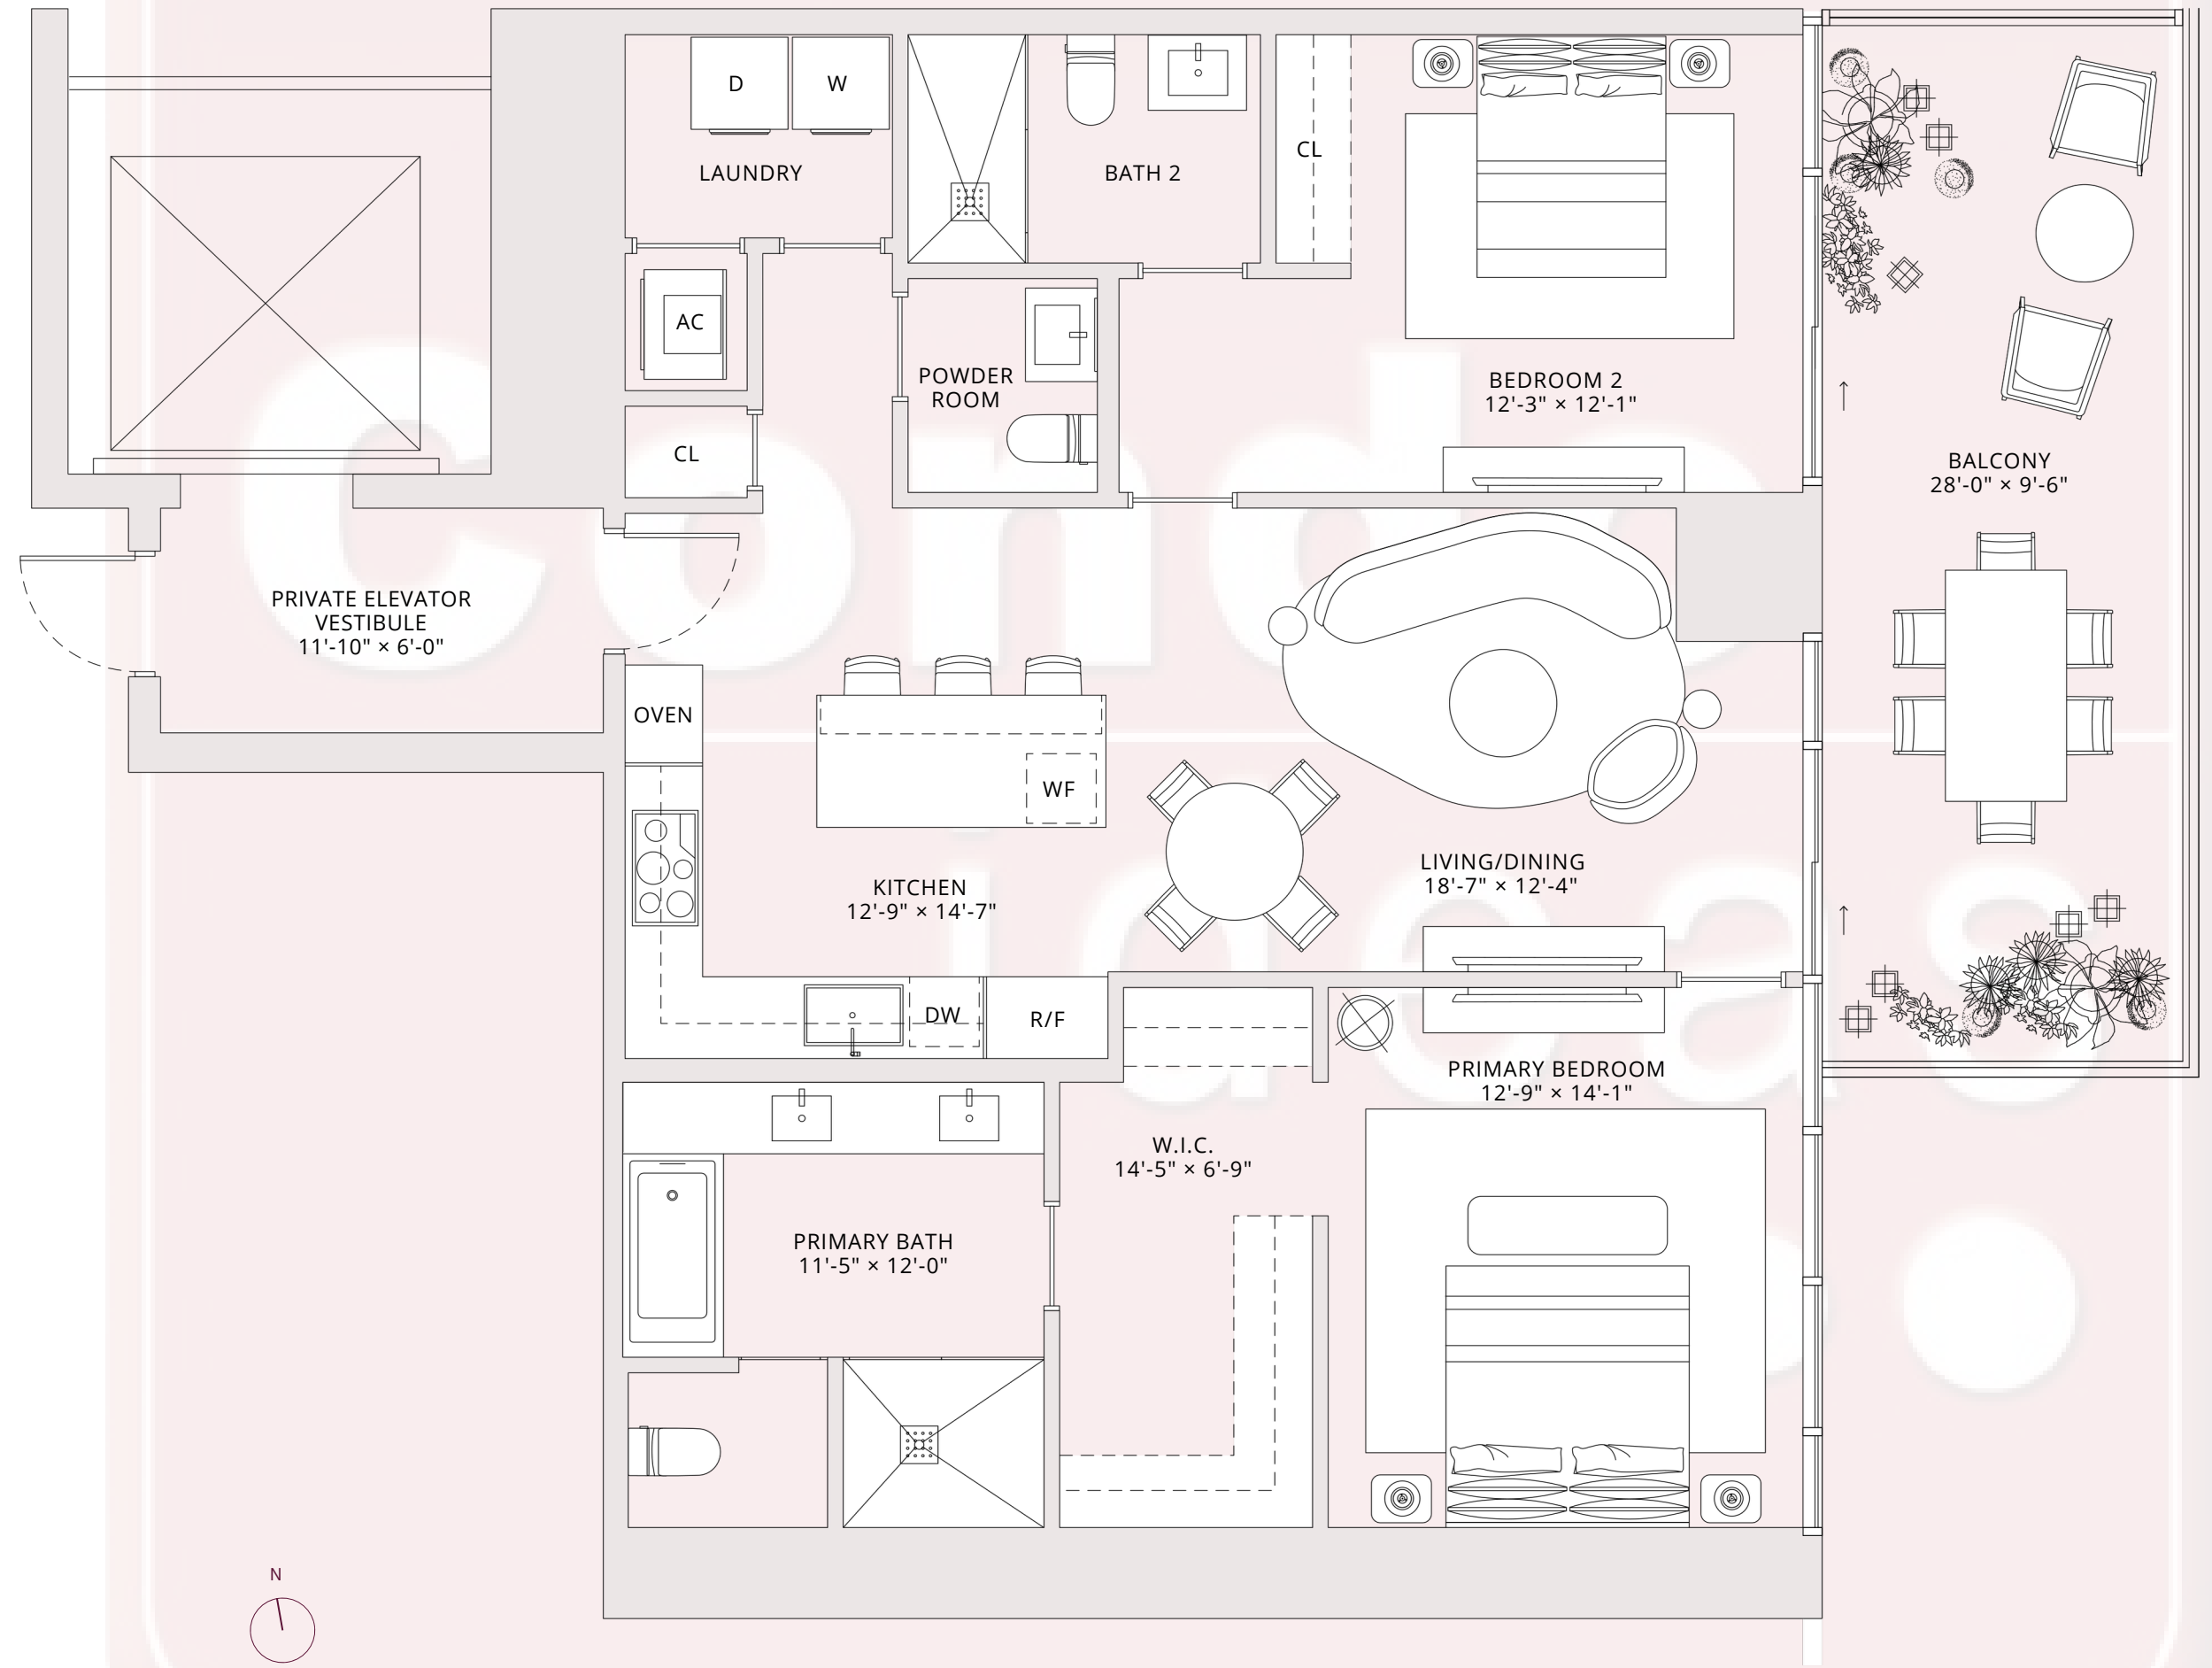

JEAN-GEORGES
 MIAMI TROPIC
 ART · DESIGN · FRIENDS
 FOOD · CULTURE
 RESIDENCES

TASTE IS EVERYTHING

residence 03
 LEVELS 31-47

2 BEDROOMS
 2 BATHROOMS
 POWDER ROOM
 PRIVATE TERRACE
 PRIVATE ELEVATOR

TOTAL
 1,786SQ FT | 166SQ M

INTERIOR
 1,507SQ FT | 140SQ M

OUTDOOR LIVING
 279SQ FT | 26SQ M

TERRACE LINEAR LENGTH
 28 FT | 8.53 M

OCEAN VIEWS