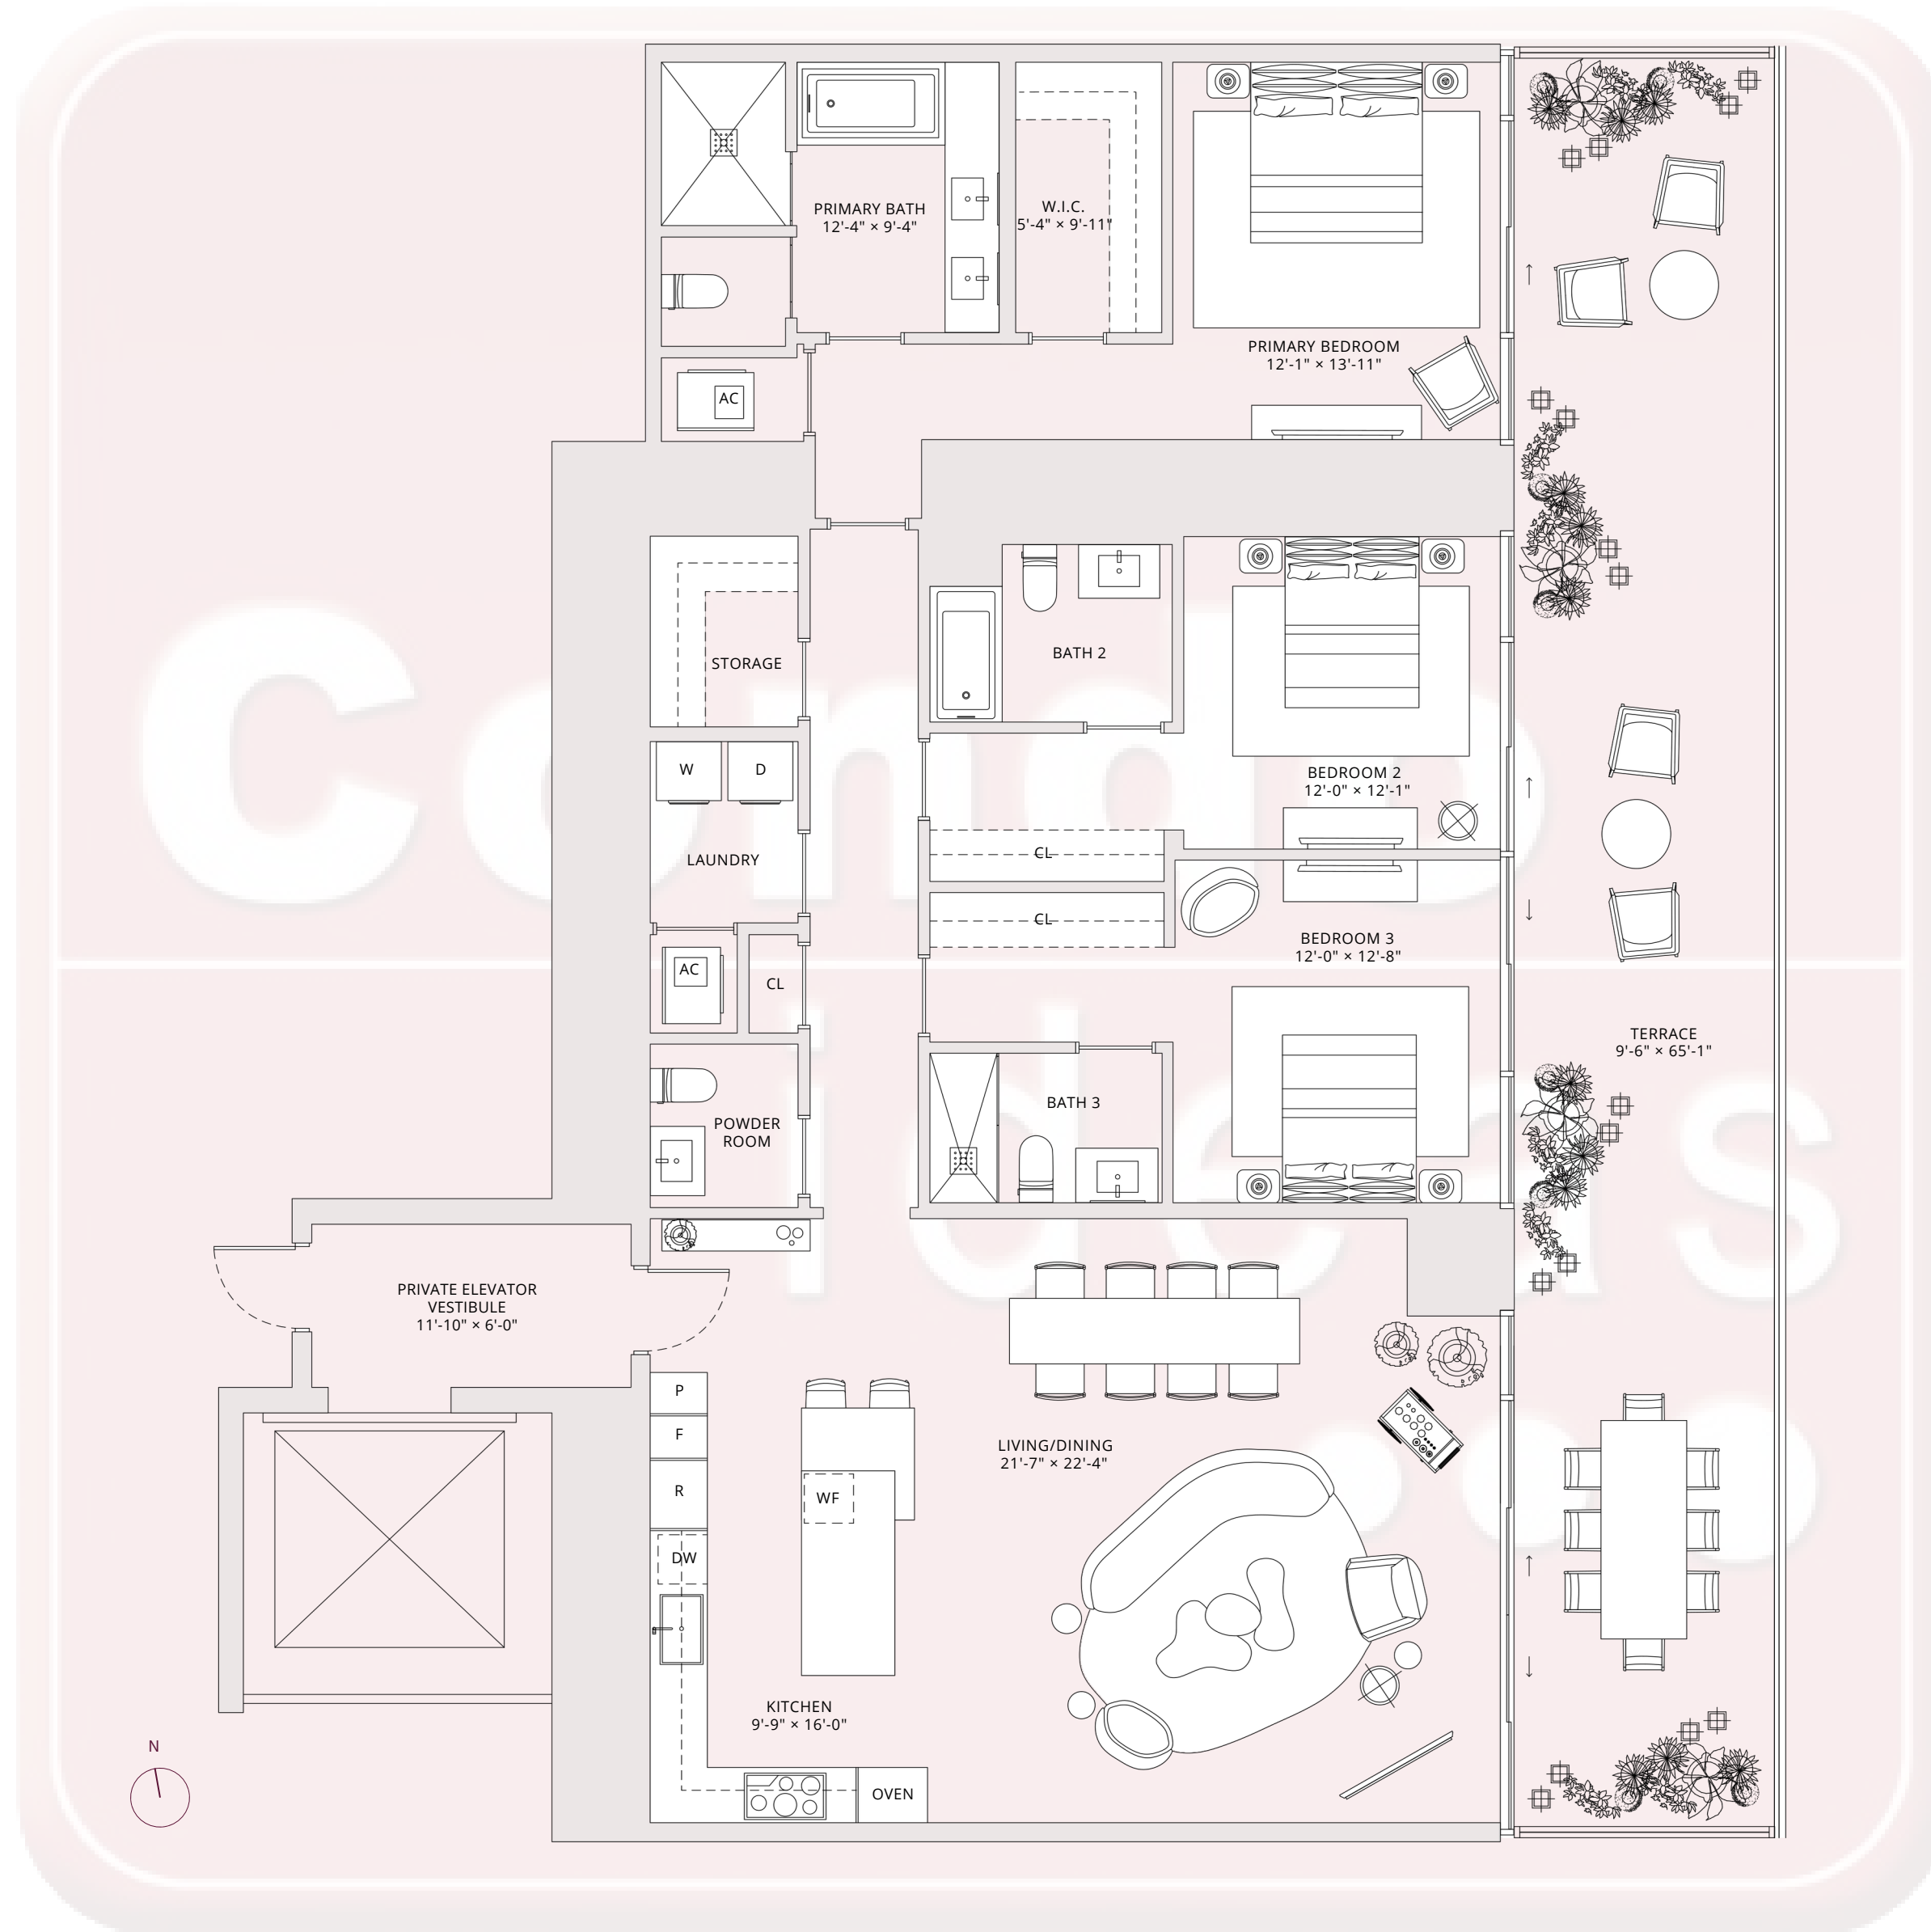

JEAN-GEORGES
 MIAMI TROPIC
 ART · DESIGN · FRIENDS
 FOOD · CULTURE
 RESIDENCES

TASTE IS EVERYTHING

residence 02a
 LEVELS 9-30

- 3 BEDROOMS
- 3 BATHROOMS
- POWDER ROOM
- PRIVATE TERRACE
- PRIVATE ELEVATOR

TOTAL
 2,936 SQ FT | 272 SQ M

INTERIOR
 2,285 SQ FT | 212 SQ M

OUTDOOR LIVING
 651 SQ FT | 60 SQ M

TERRACE LINEAR LENGTH
 65.08 FT | 19.84M

OCEAN VIEWS