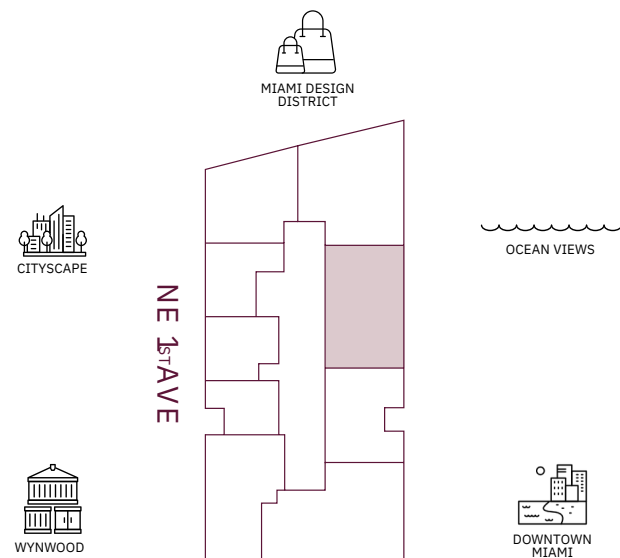

JEAN-GEORGES
 MIAMI TROPIC
 ART · DESIGN · FRIENDS
 FOOD · CULTURE
 RESIDENCES

TASTE IS EVERYTHING

residence 02a
 LEVELS 9-30

- 3 BEDROOMS
- 3 BATHROOMS
- POWDER ROOM
- PRIVATE TERRACE
- PRIVATE ELEVATOR

TOTAL
 2,936 SQ FT | 272 SQ M

INTERIOR
 2,285 SQ FT | 212 SQ M

OUTDOOR LIVING
 651 SQ FT | 60 SQ M

TERRACE LINEAR LENGTH
 65.08 FT | 19.84M

OCEAN VIEWS