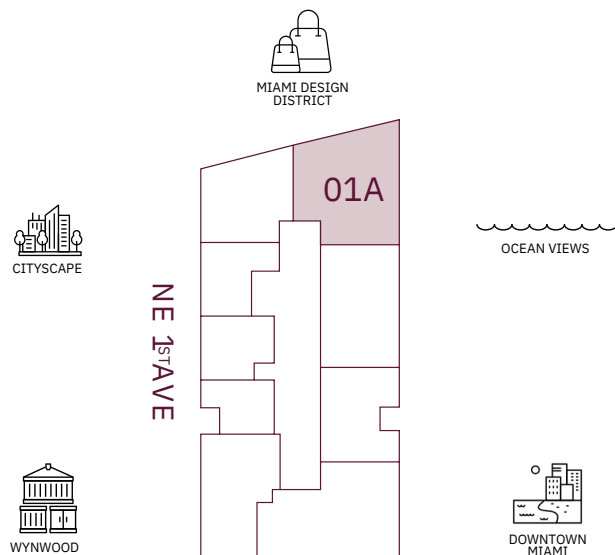

JEAN-GEORGES
MIAMI TROPIC
RESIDENCES

ART · DESIGN · FRIENDS
FOOD · CULTURE

TASTE IS EVERYTHING

residence 01a
LEVELS 9-30

- 3 BEDROOMS
- 3 BATHROOMS
- POWDER ROOM
- PRIVATE TERRACE
- SEMI-PRIVATE ELEVATOR

TOTAL
3,340 SQ FT | 311 SQ M

INTERIOR
2,309 SQ FT | 215 SQ M

OUTDOOR LIVING
1,031 SQ FT | 96 SQ M

TERRACE LINEAR LENGTH
119.25 FT | 36.35 M

OCEAN VIEWS