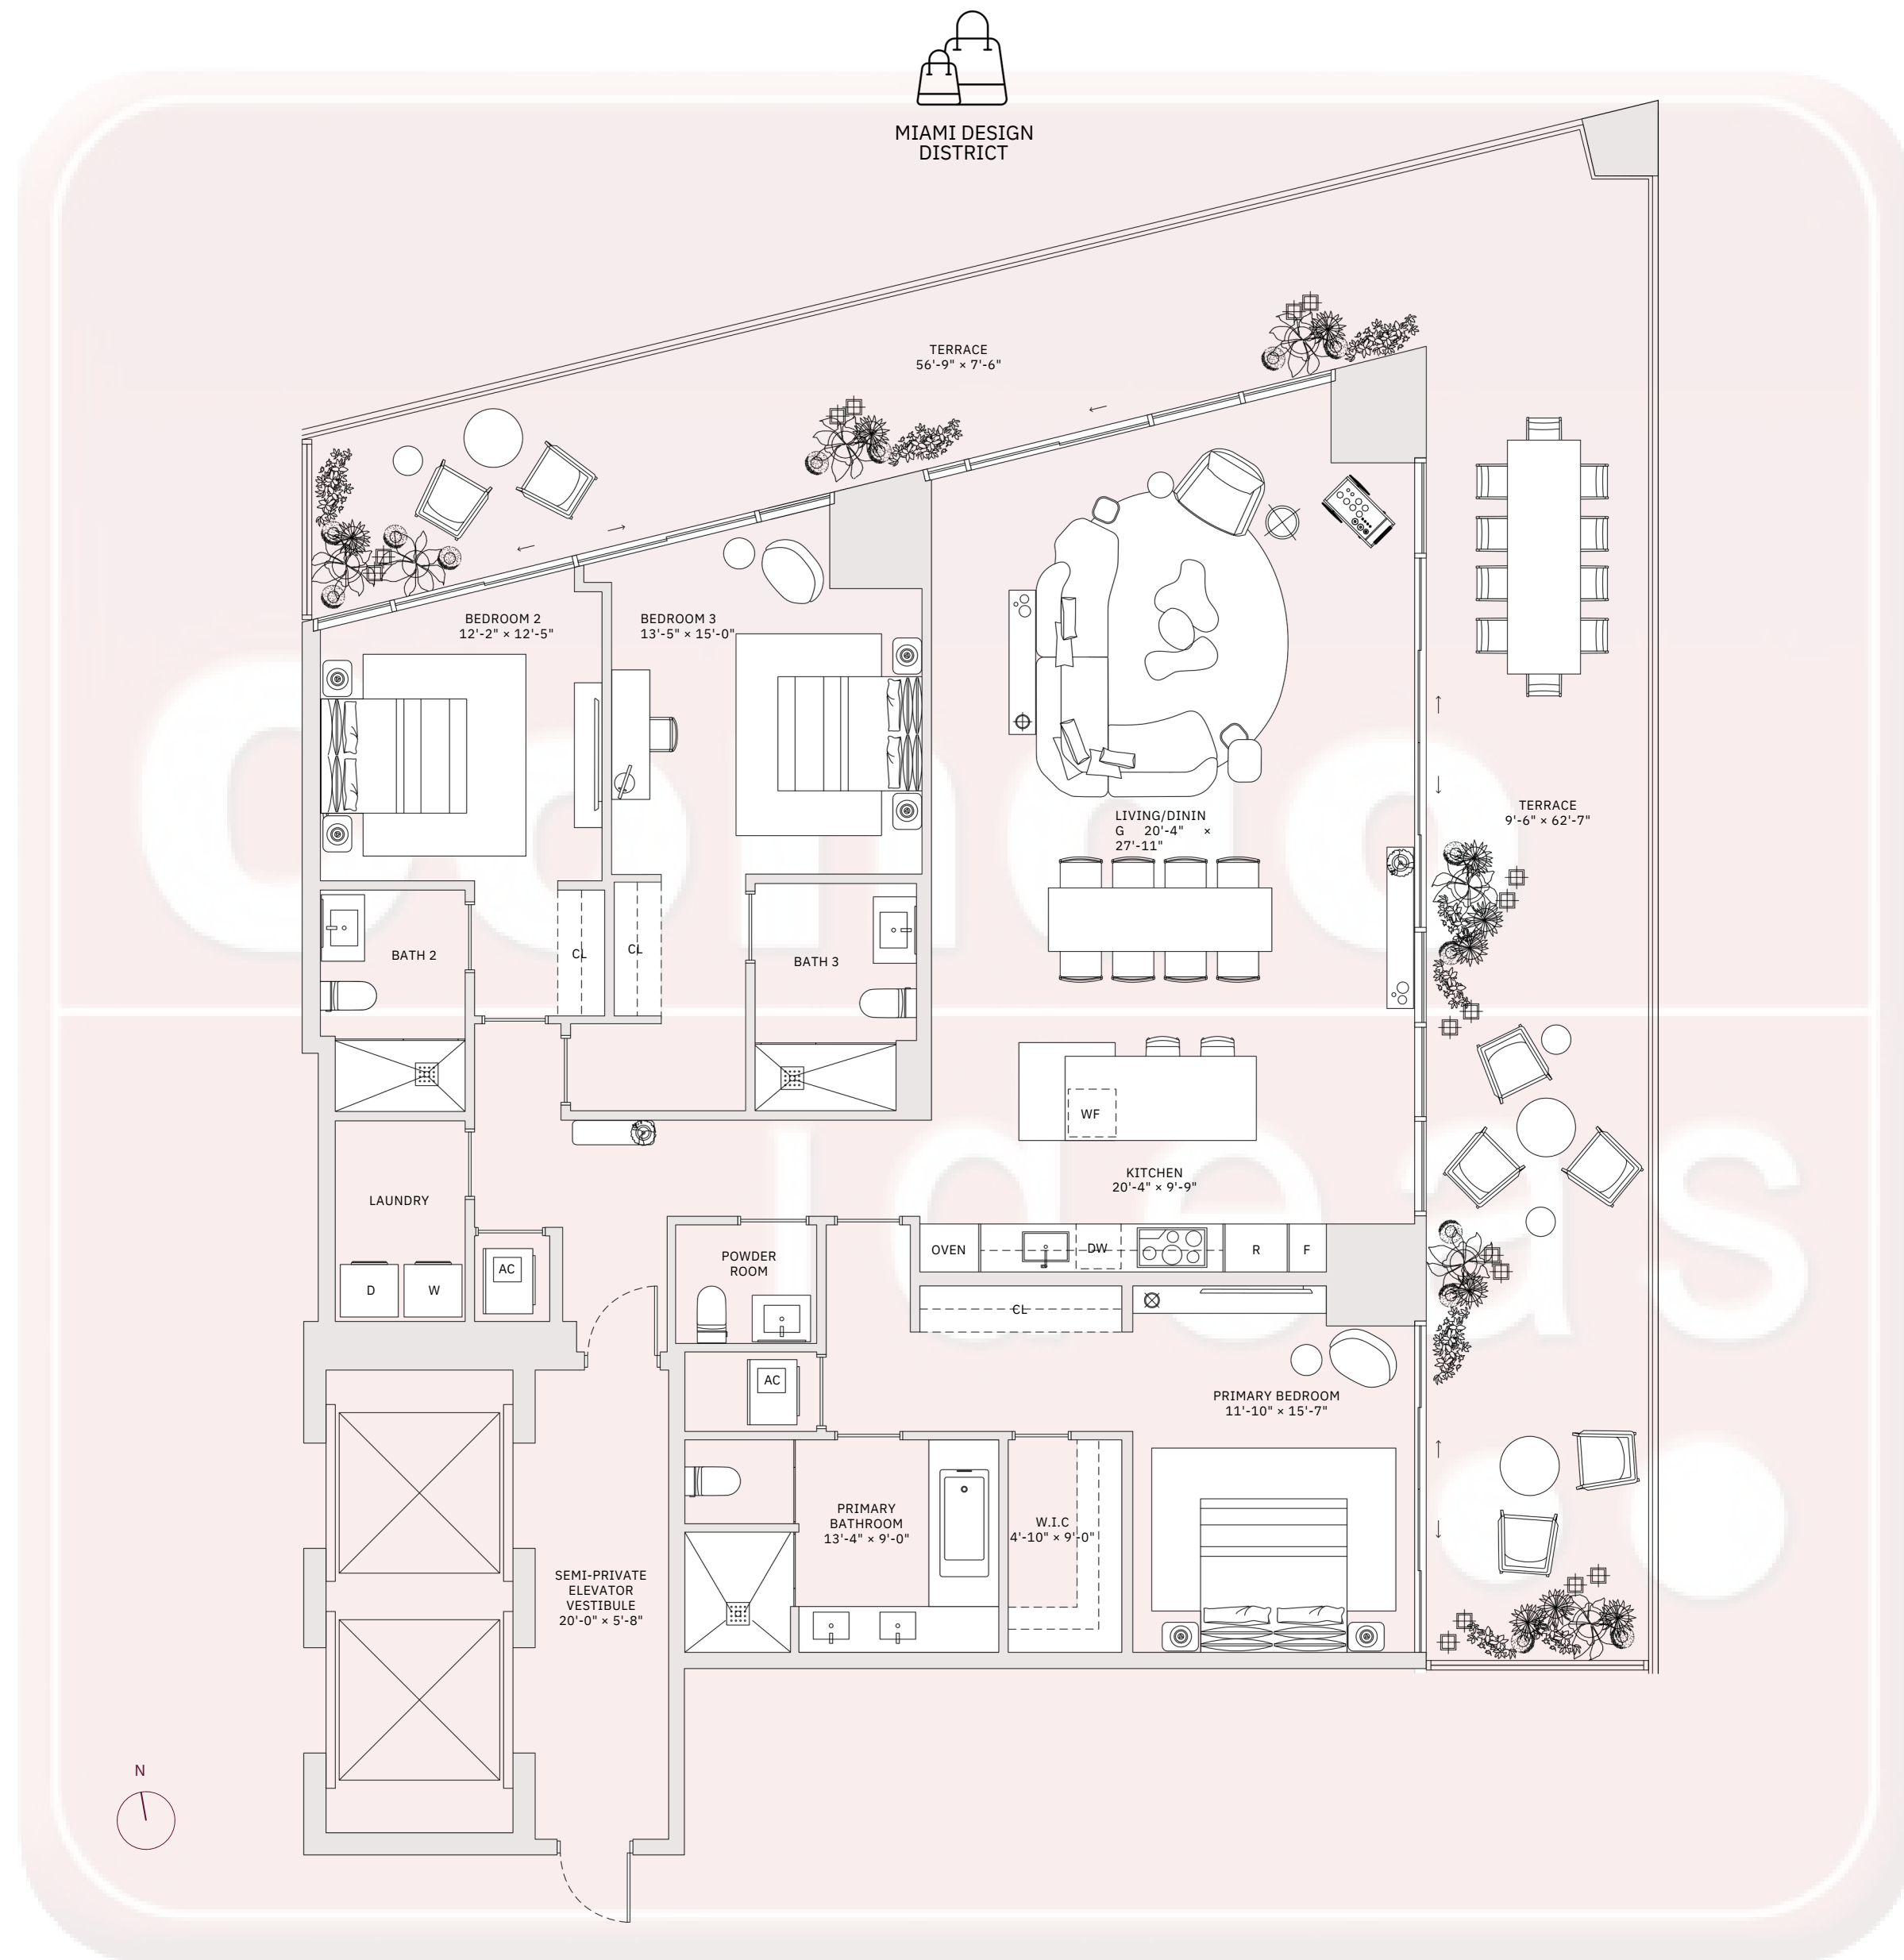

JEAN-GEORGES
MIAMI TROPIC
RESIDENCES

ART · DESIGN · FRIENDS
FOOD · CULTURE

TASTE IS EVERYTHING

residence 01a
LEVELS 9-30

- 3 BEDROOMS
- 3 BATHROOMS
- POWDER ROOM
- PRIVATE TERRACE
- SEMI-PRIVATE ELEVATOR

TOTAL
3,340 SQ FT | 311 SQ M

INTERIOR
2,309 SQ FT | 215 SQ M

OUTDOOR LIVING
1,031 SQ FT | 96 SQ M

TERRACE LINEAR LENGTH
119.25 FT | 36.35 M

OCEAN VIEWS