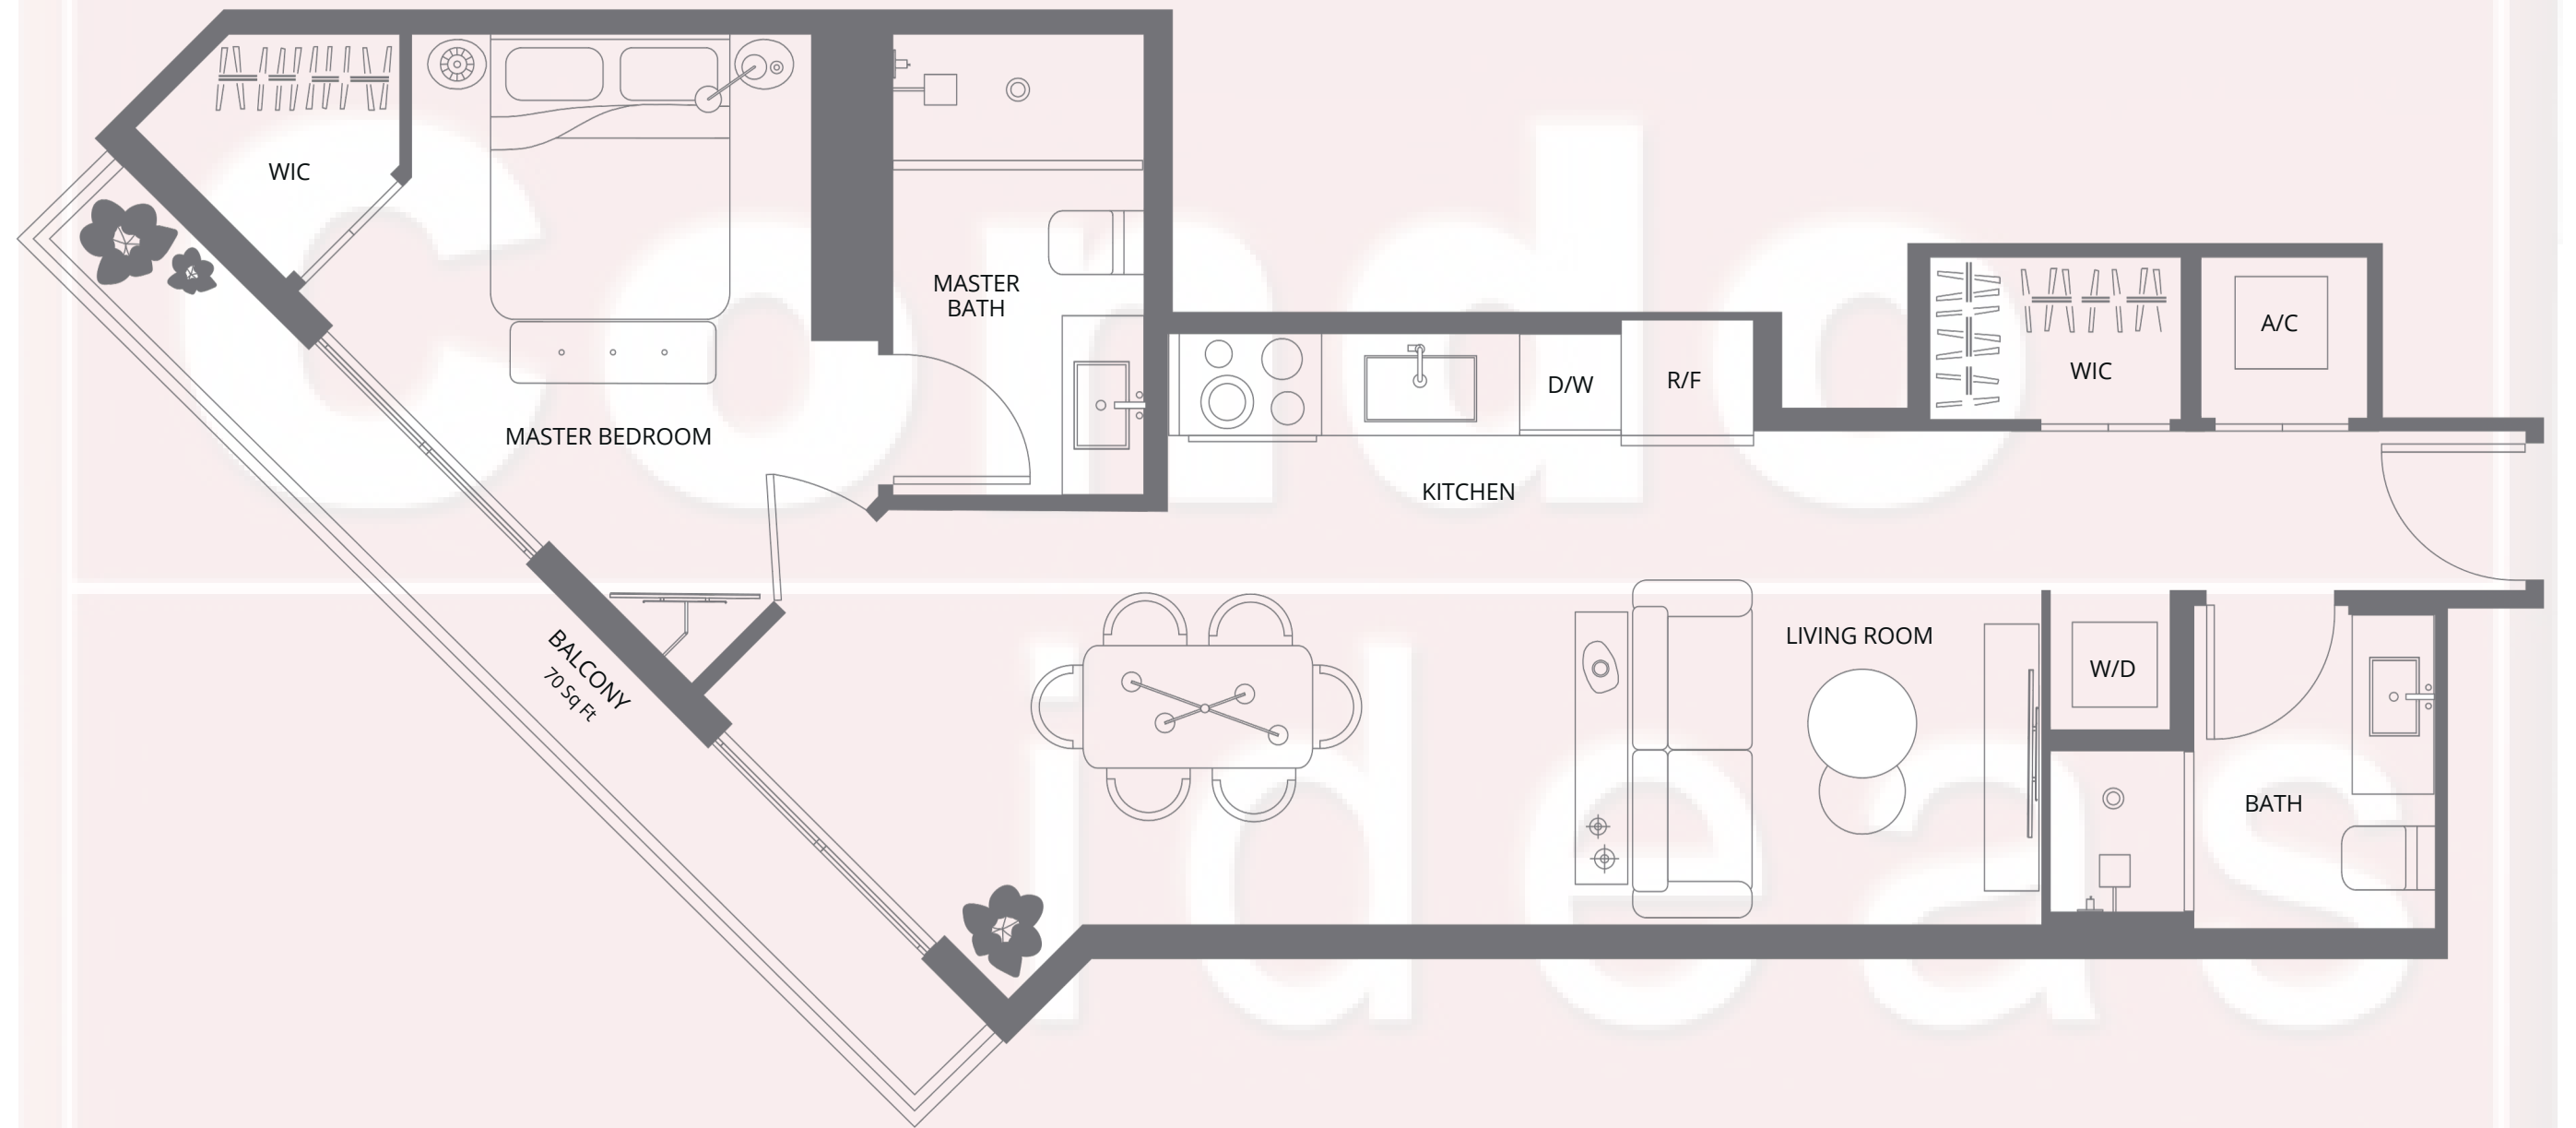

# RESIDENCE 14

1 BEDROOM | 2 BATHS  
LEVELS 14 - 47

LIVING AREA	781 SQ FT	733.09 M2
BALCONY	70 SQ FT	6.50 M2
TOTAL	851 SQ FT	79.06 M2

BISCAYNE BAY