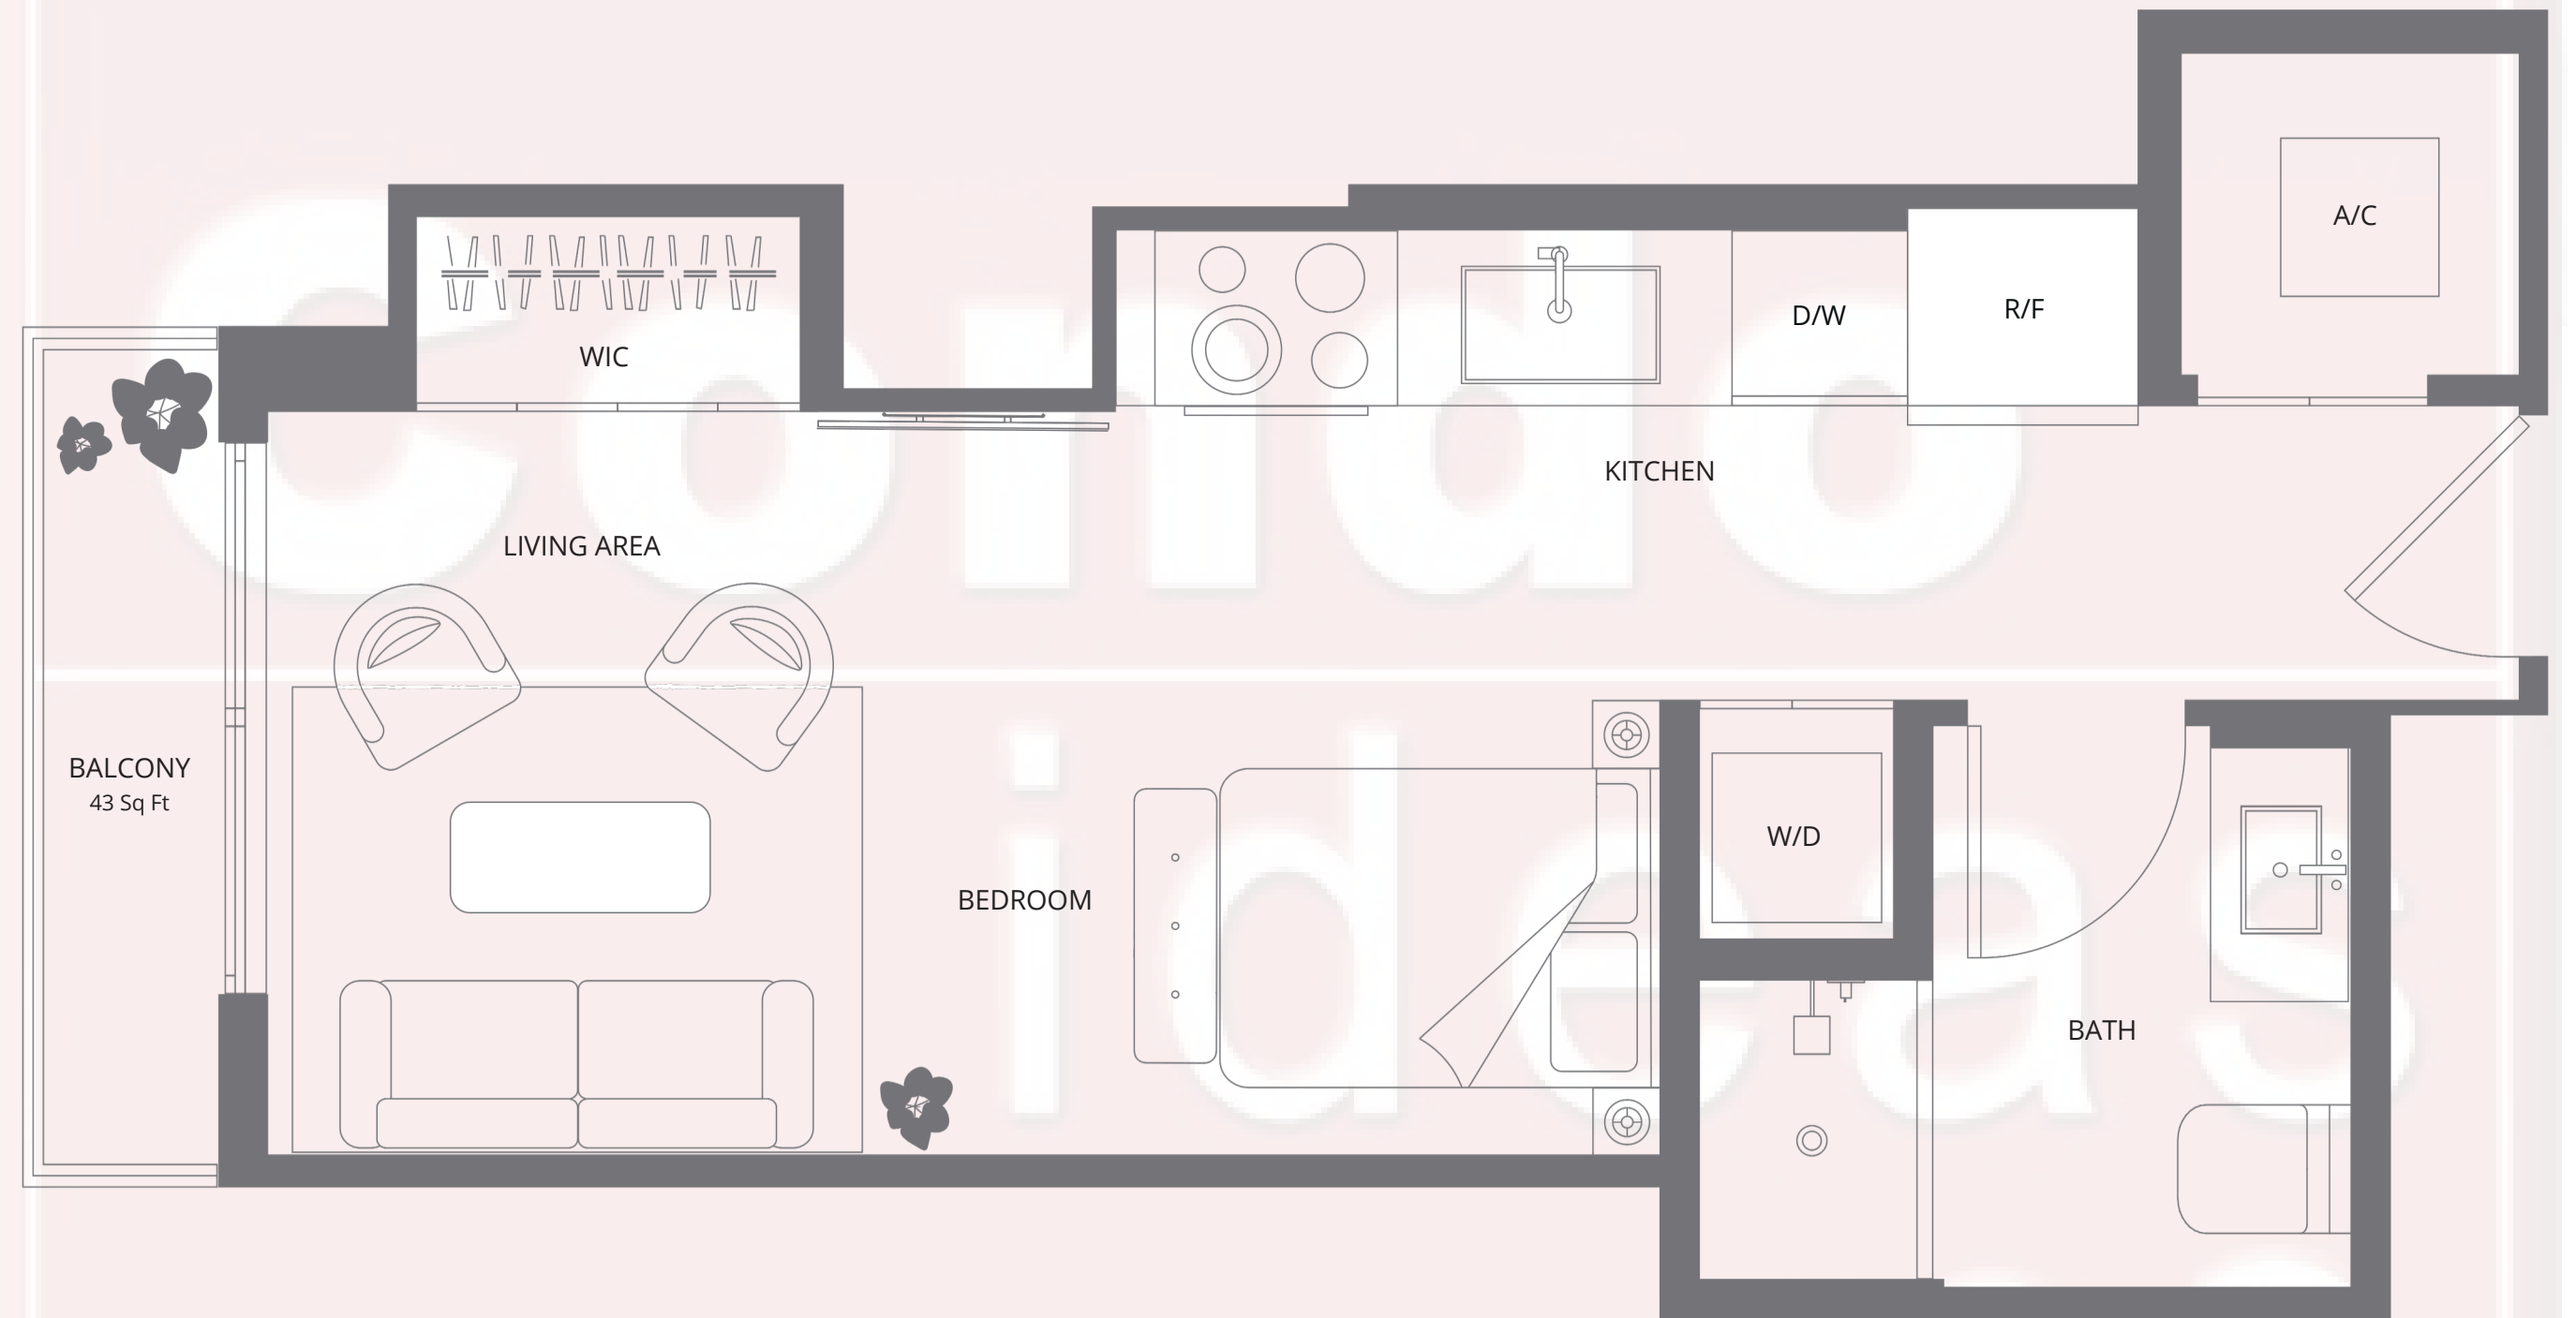

## RESIDENCE 12

JR. SUITE | 1 BATH  
LEVELS 14 - 47

LIVING AREA	429 SQ FT	39.85 M2
BALCONY	43 SQ FT	3.99 M2
TOTAL	472 SQ FT	43.85 M2

BISCAYNE BAY