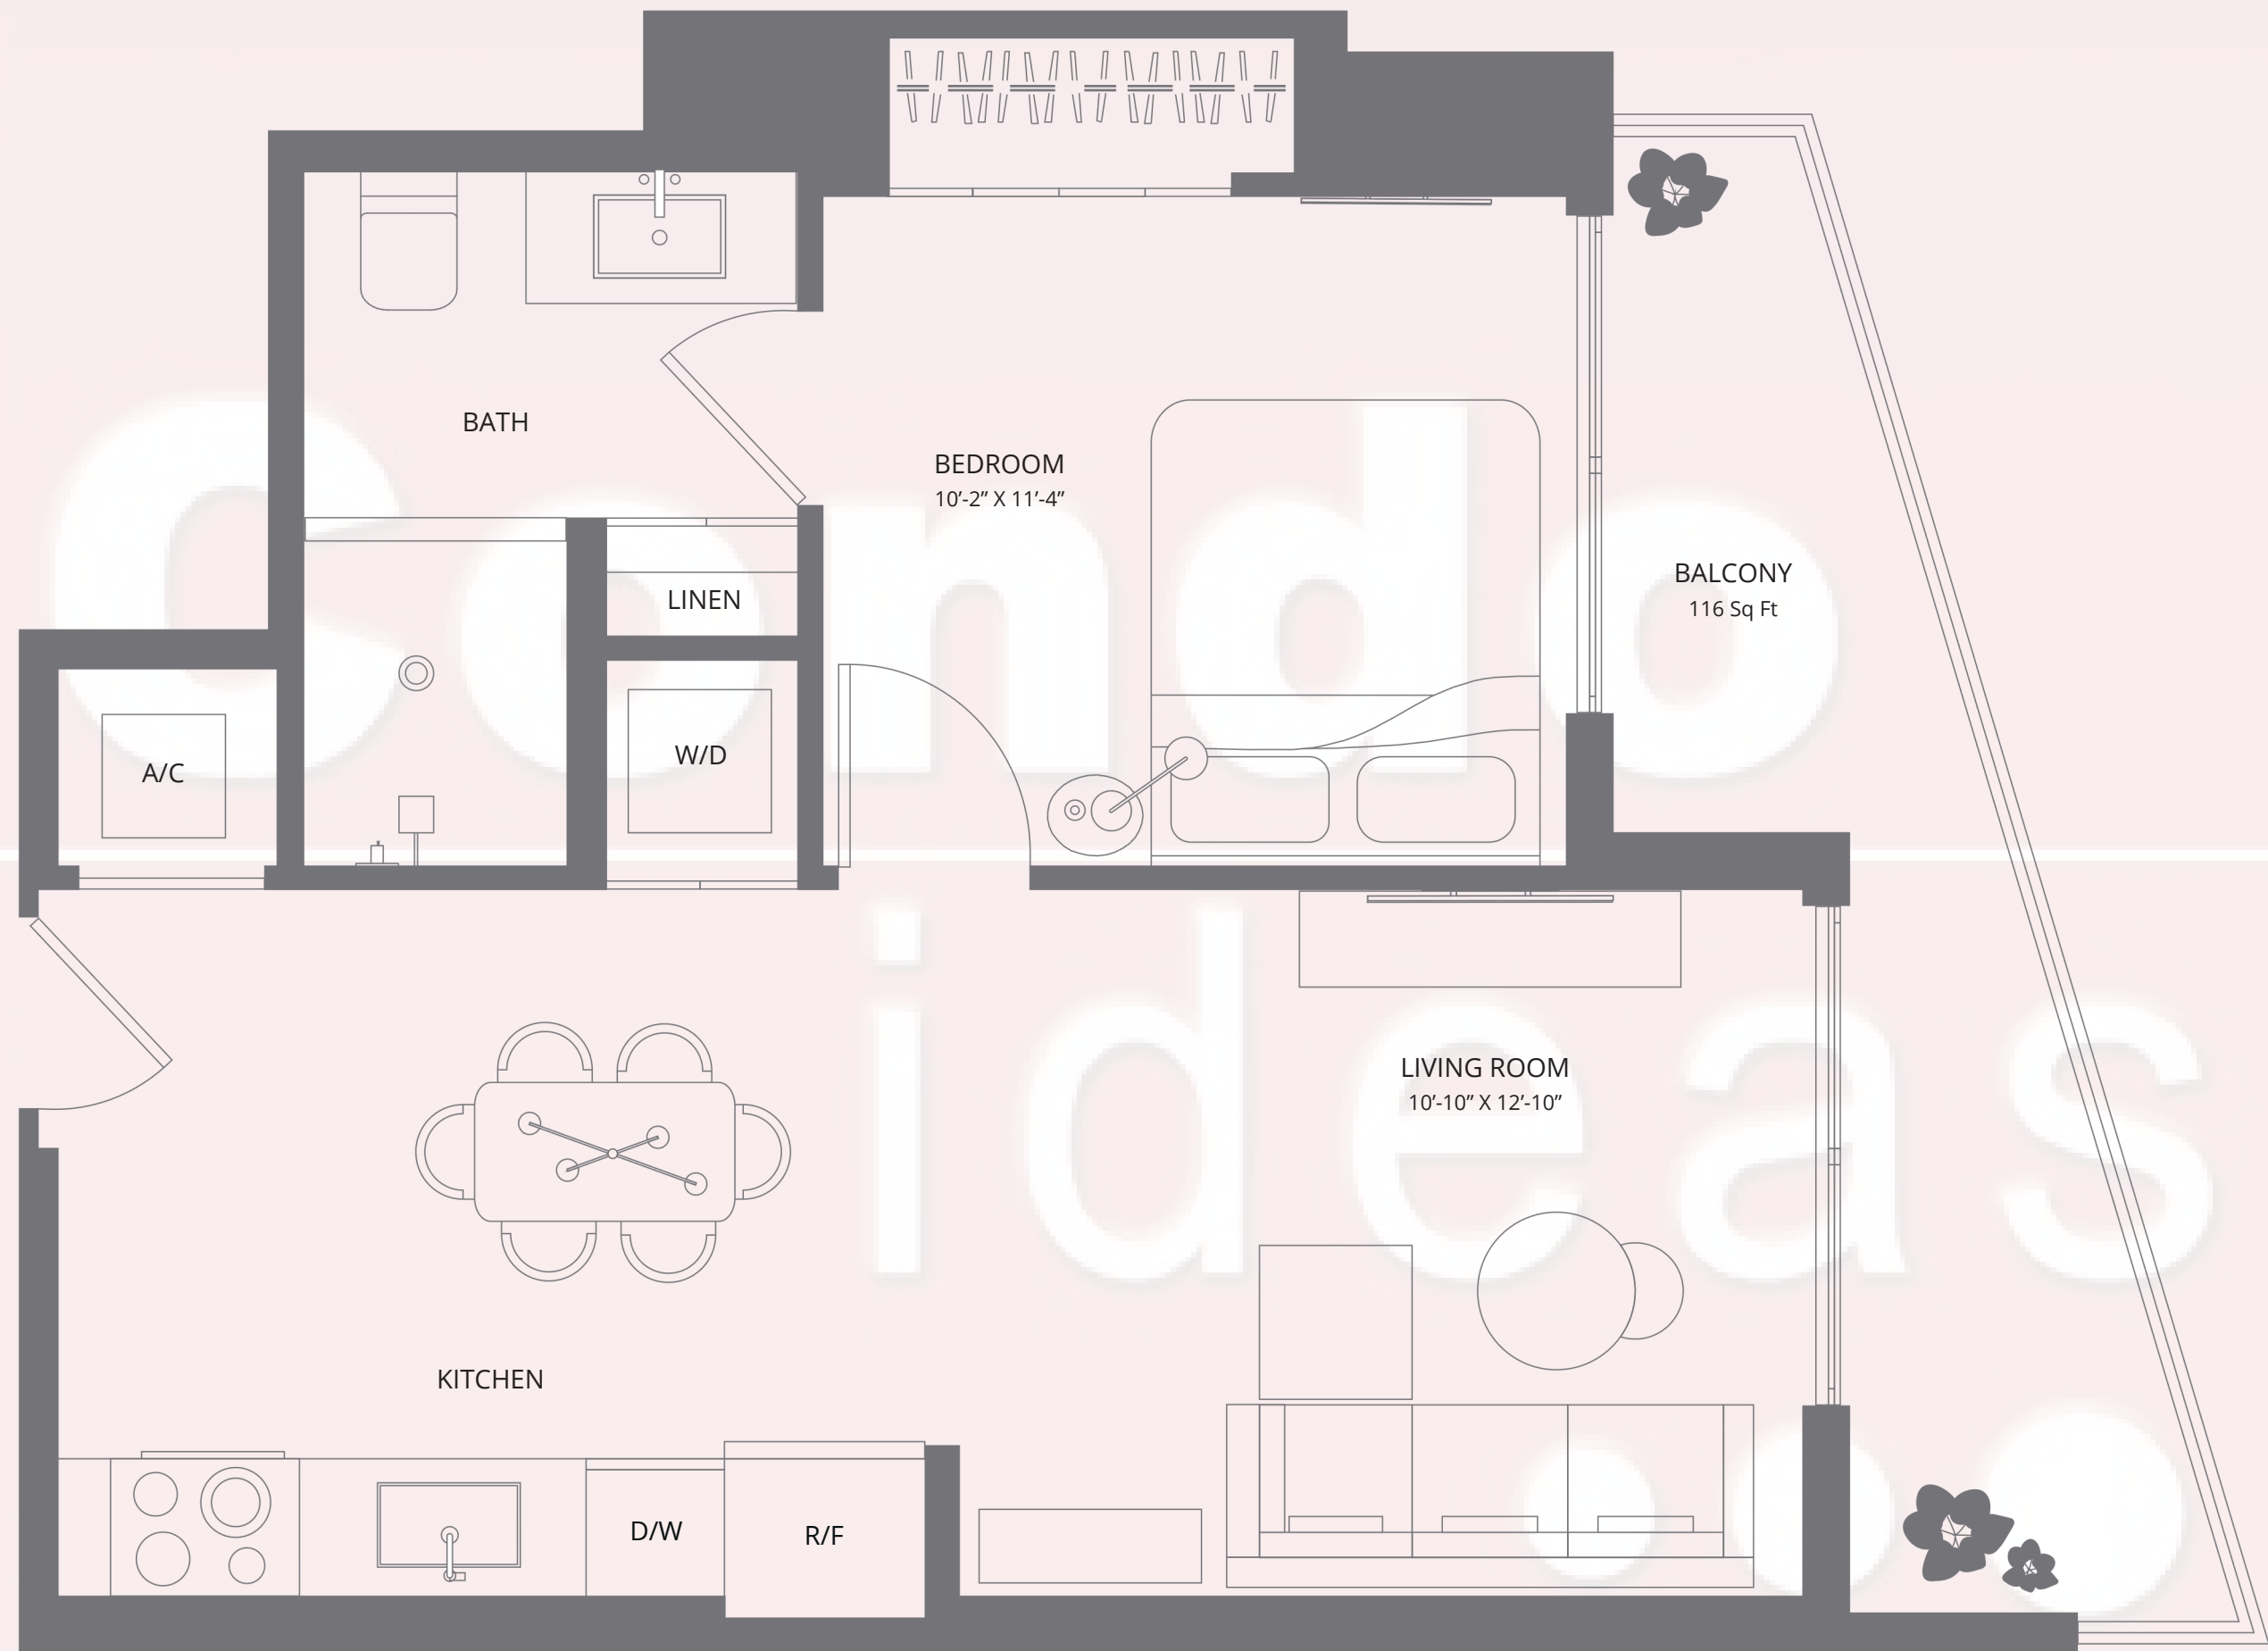

RESIDENCE 10

1 BEDROOM | 1 BATH
LEVELS 14 - 47

LIVING AREA	572 SQ FT	48.49 M2
BALCONY	116 SQ FT	10.77 M2
TOTAL	688 SQ FT	63.91 M2

BISCAYNE BAY