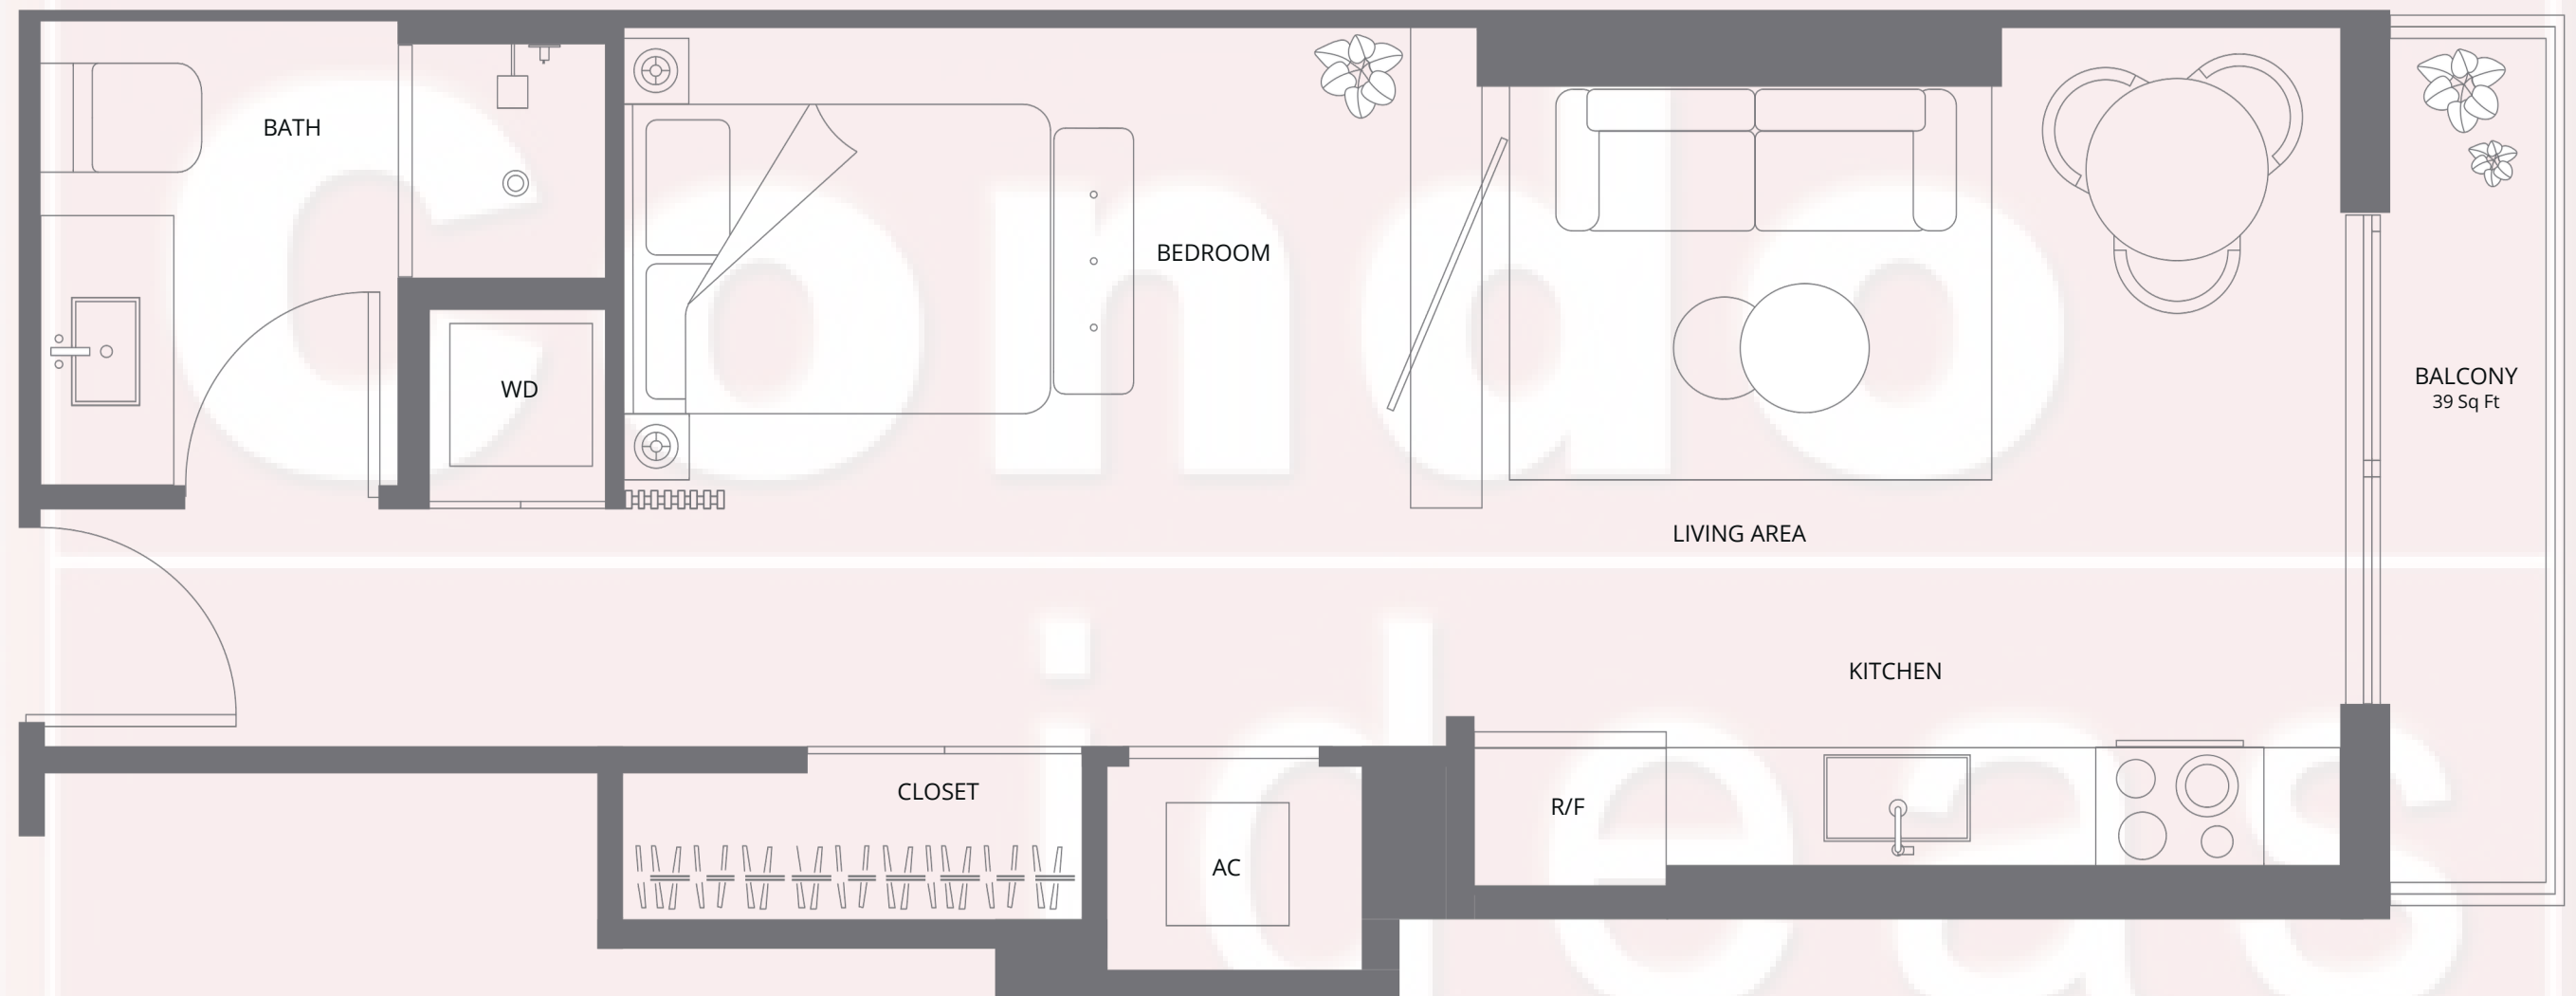

# RESIDENCE 08

JR. SUITE | 1 BATH  
LEVELS 14 - 47

LIVING AREA	485 SQ FT	45.05 M2
BALCONY	39 SQ FT	3.62 M2
TOTAL	524 SQ FT	48.68 M2

BISCAYNE BAY