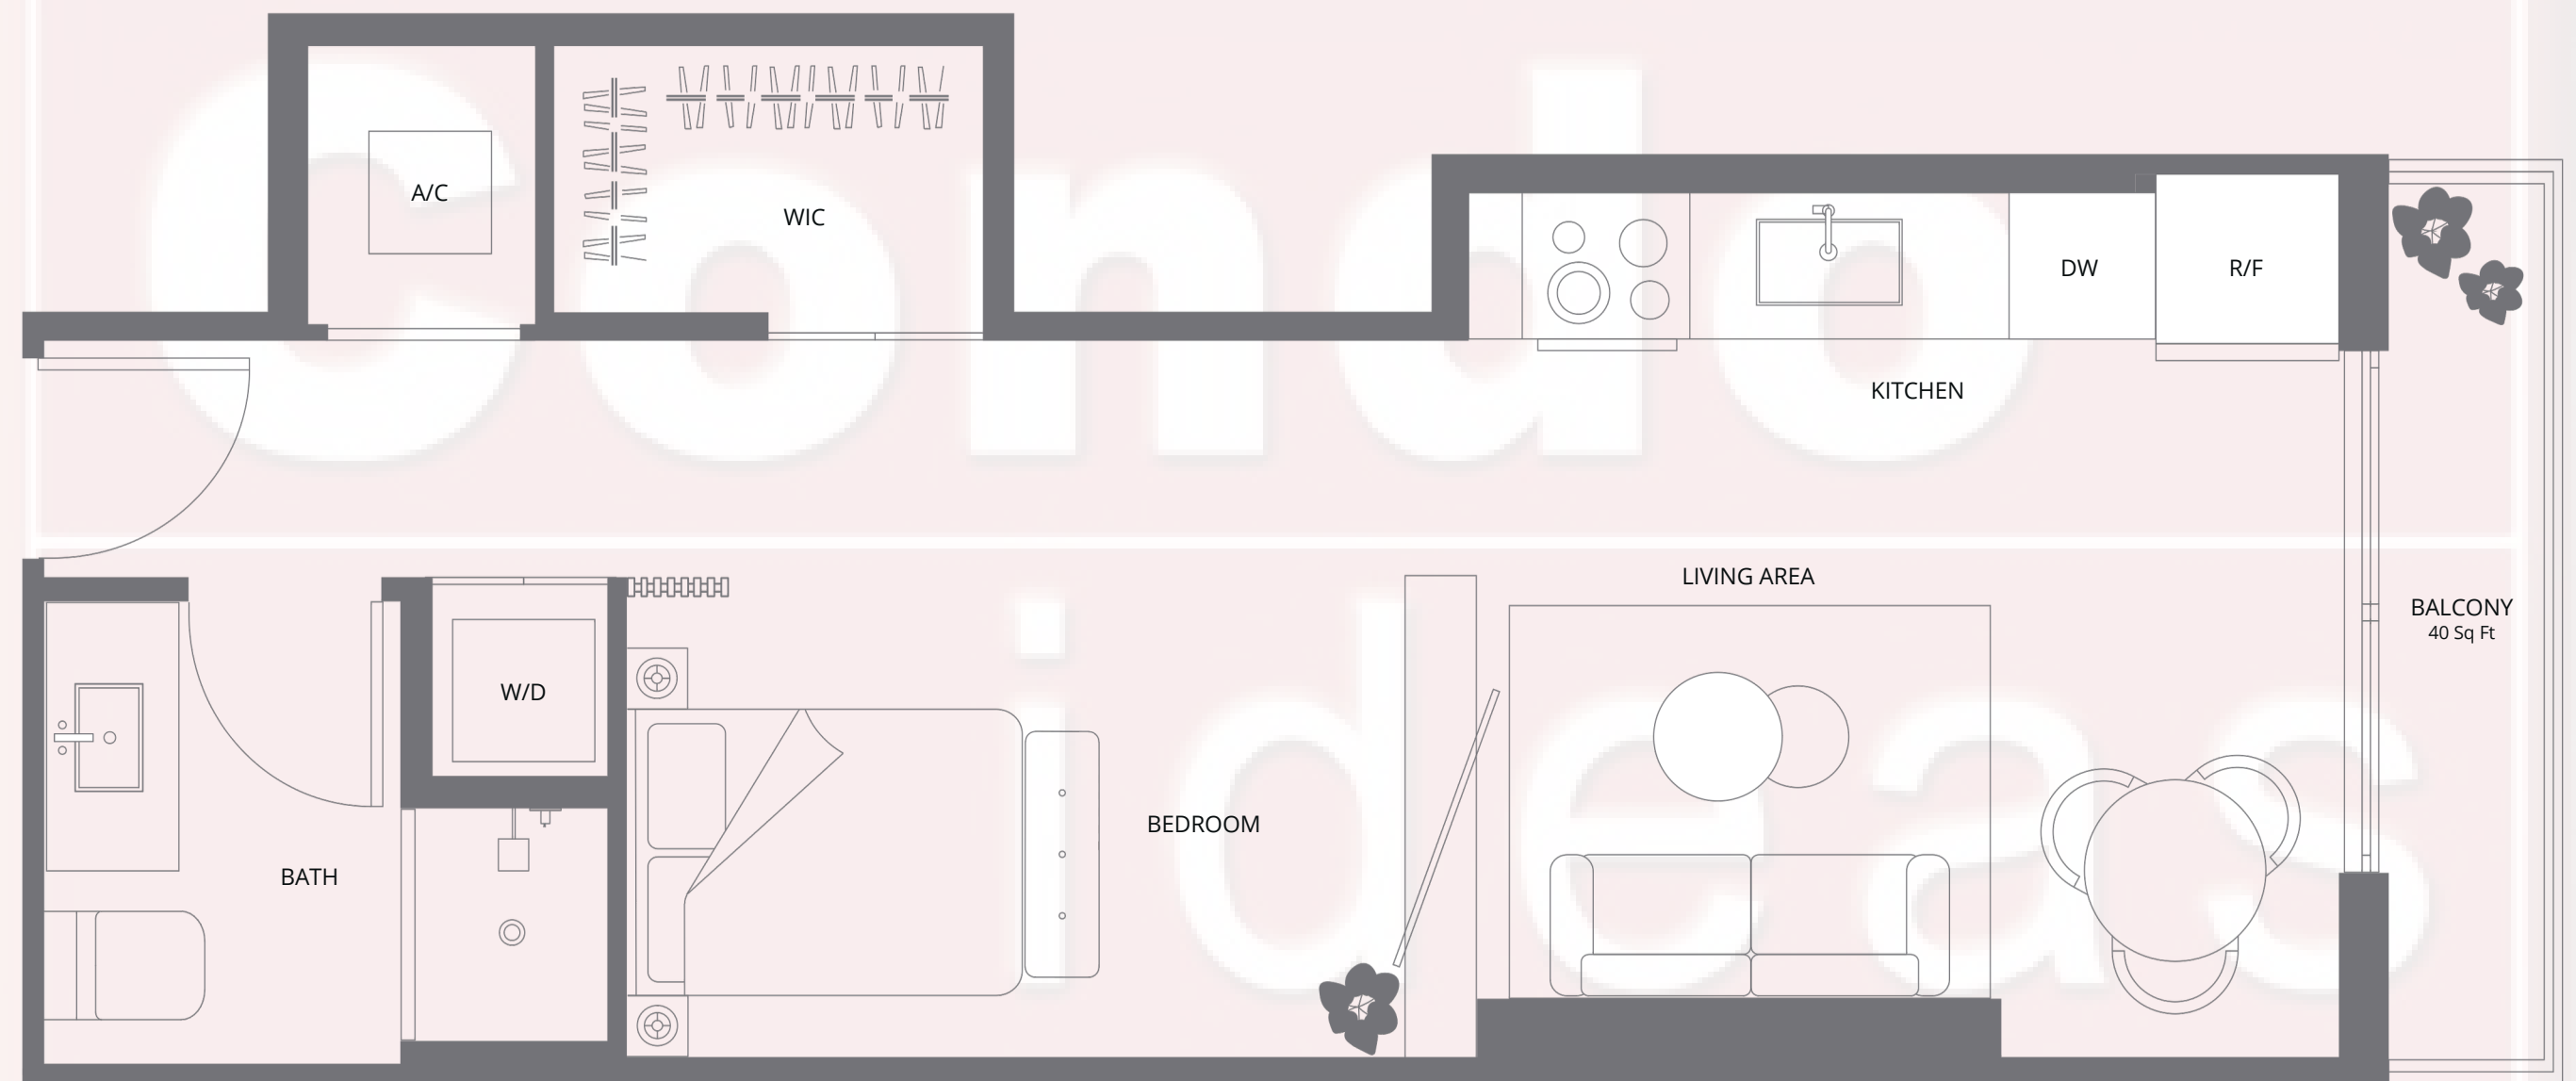

RESIDENCE 05

JR. SUITE | 1 BATH
LEVELS 14 - 47

LIVING AREA	492 SQ FT	45.70 M2
BALCONY	40 SQ FT	3.71 M2
TOTAL	532 SQ FT	49.42 M2

BISCAYNE BAY