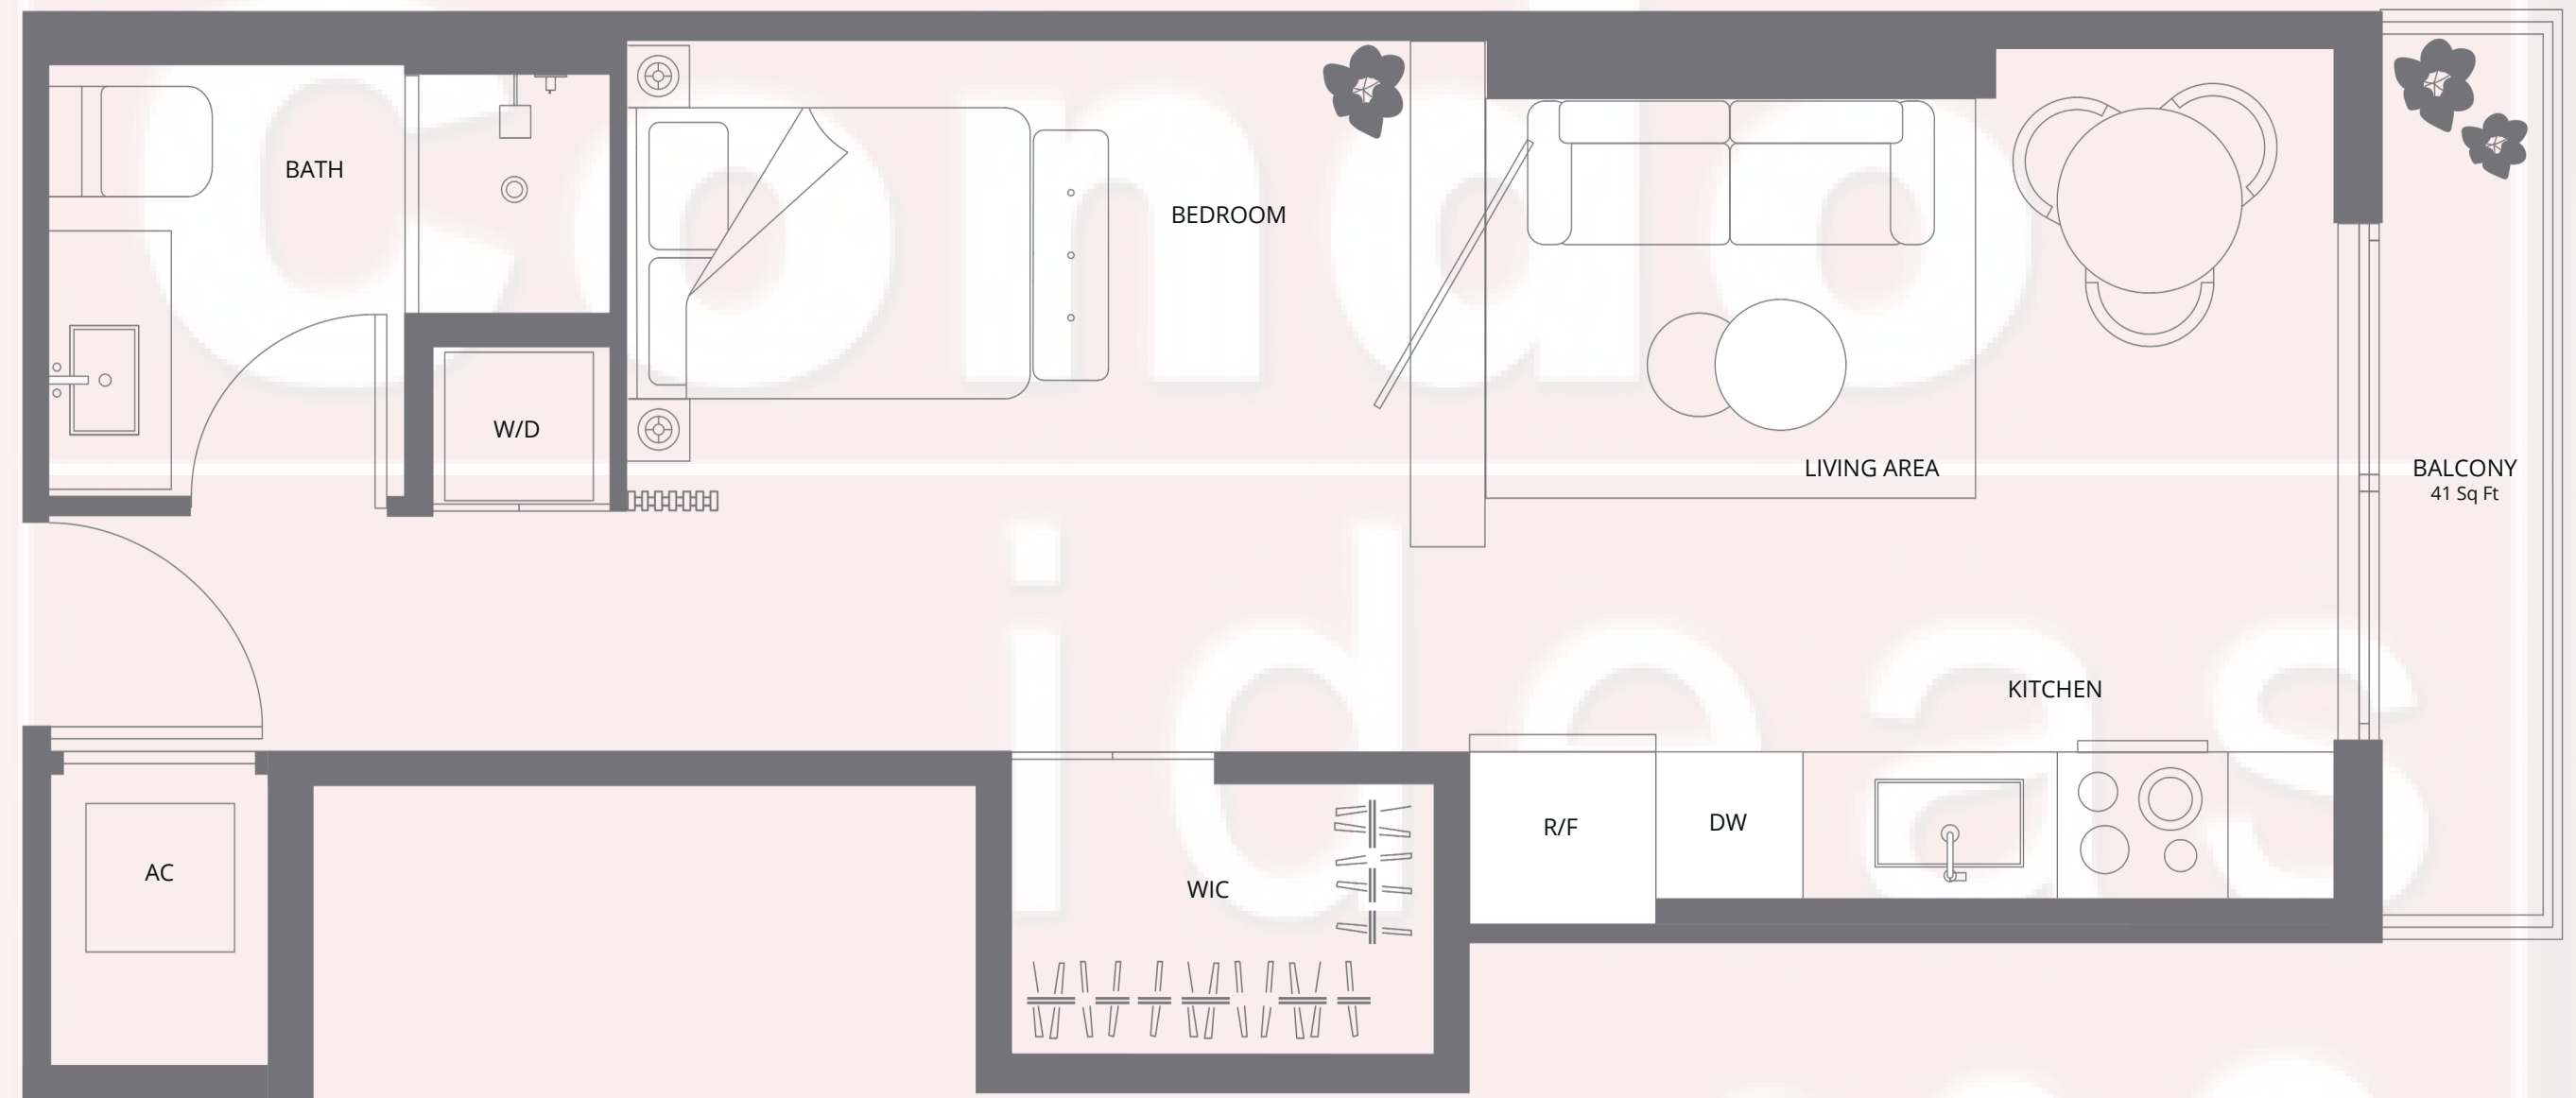

## RESIDENCE 04

JR. SUITE | 1 BATH  
LEVELS 14 - 47

LIVING AREA	494 SQ FT	45.89 M2
BALCONY	41 SQ FT	3.80 M2
TOTAL	535 SQ FT	49.70 M2

BISCAYNE BAY