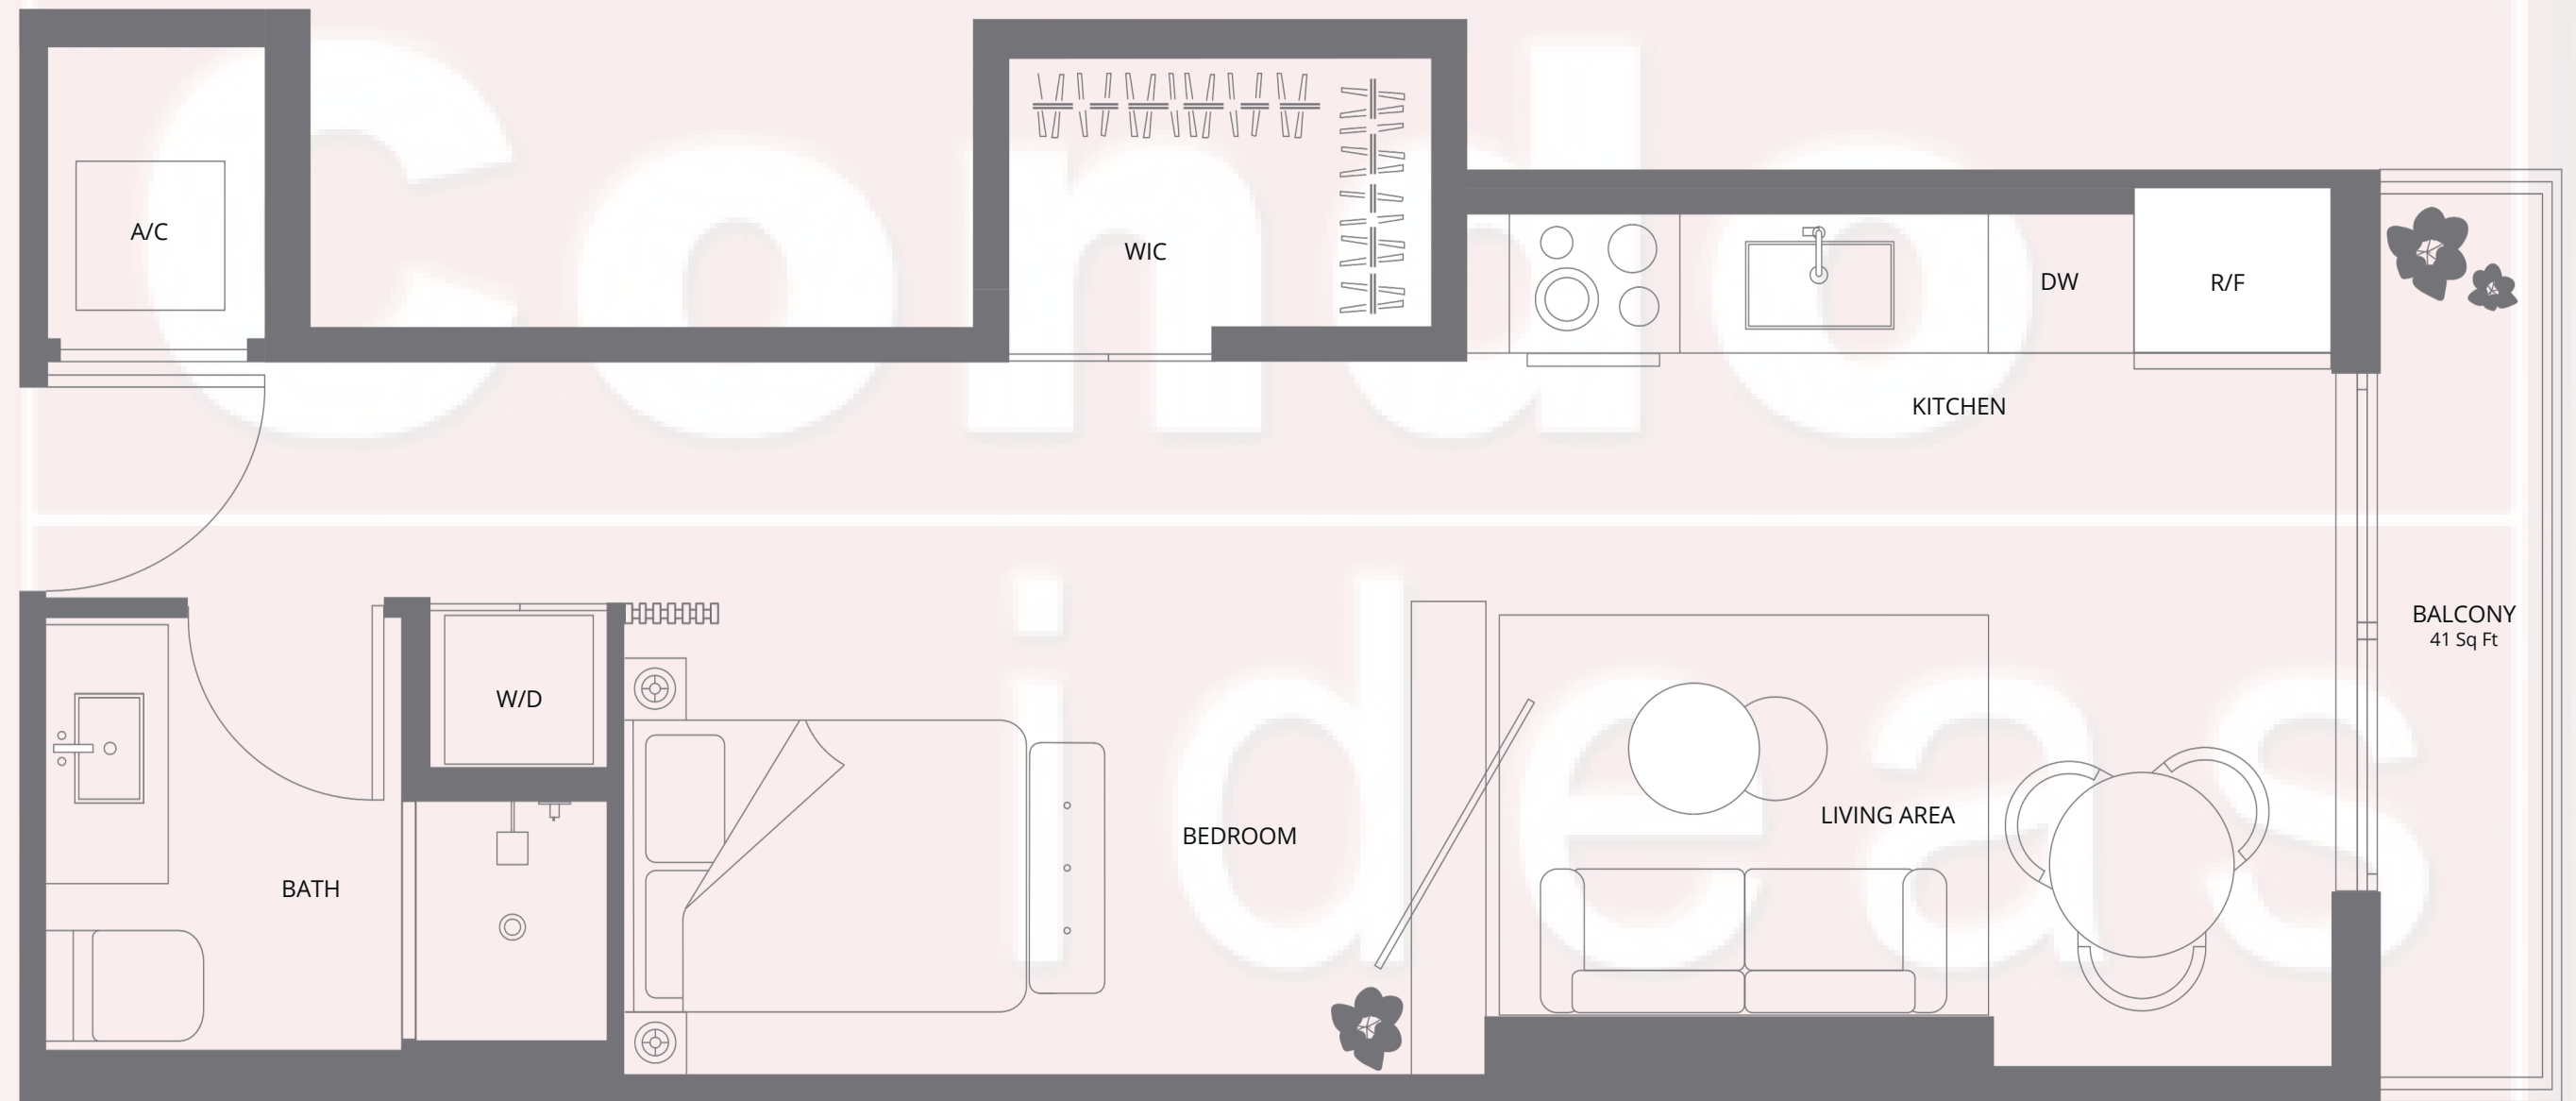

RESIDENCE 03

JR. SUITE | 1 BATH
LEVELS 14 - 47

LIVING AREA	490 SQ FT	47.52 M2
BALCONY	41 SQ FT	3.80 M2
TOTAL	531 SQ FT	49.33 M2

BISCAYNE BAY