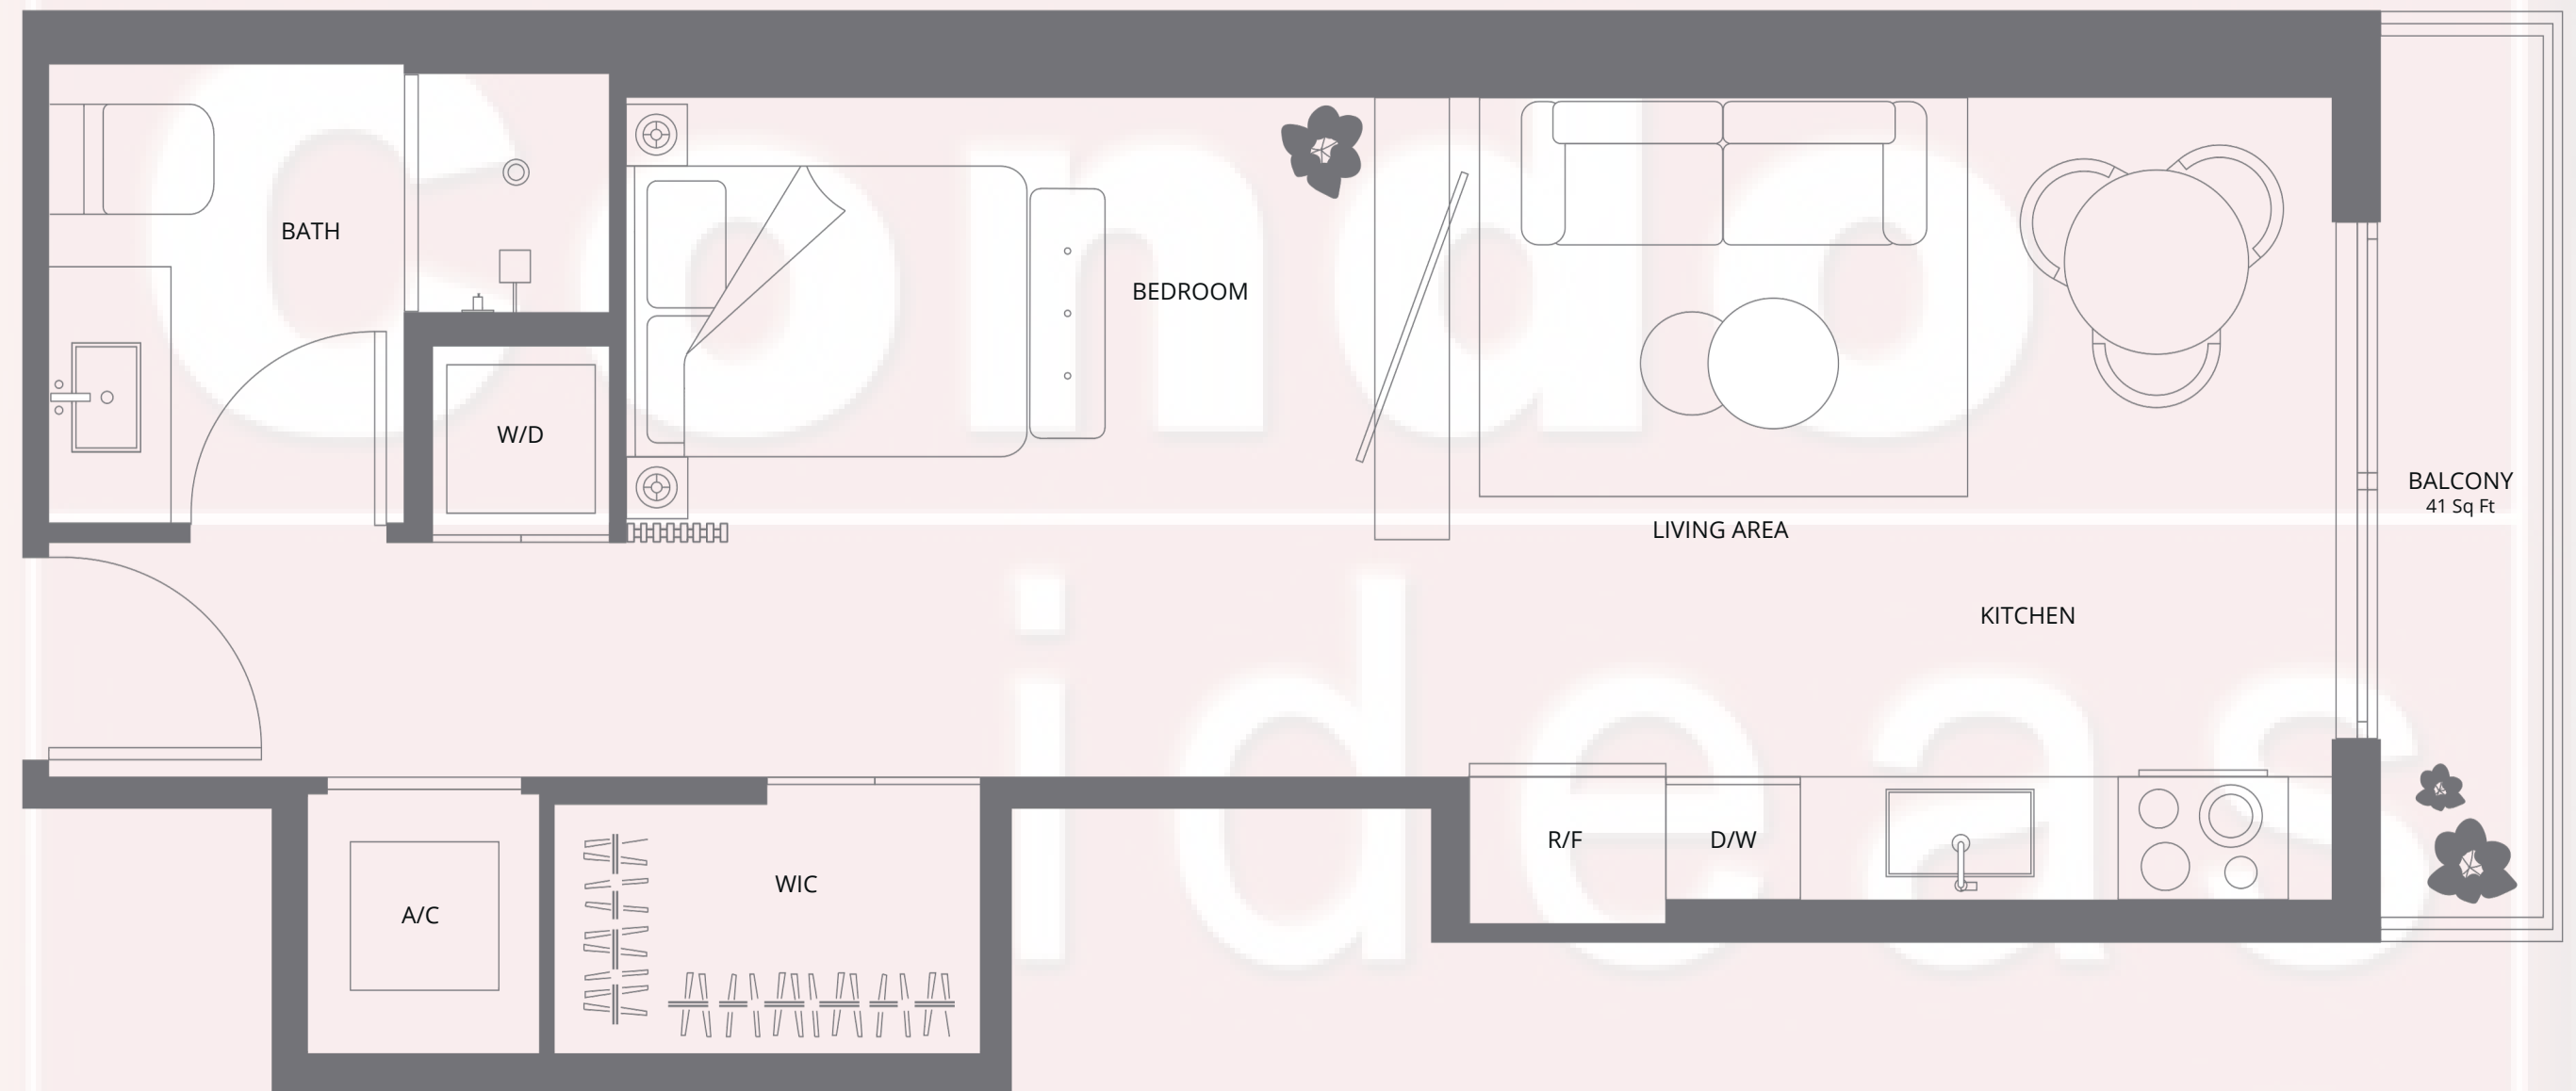

RESIDENCE 02

JR. SUITE | 1 BATH
LEVELS 14 - 47

LIVING AREA	508 SQ FT	47.19 M2
BALCONY	41 SQ FT	3.80 M2
TOTAL	549 SQ FT	51.00 M2

BISCAYNE BAY