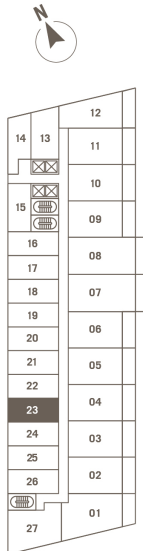

Residence 23

Studio

Floors 5 to 11

Interior

432 sft

The Standard

RESIDENCES

MIDTOWN MIAMI