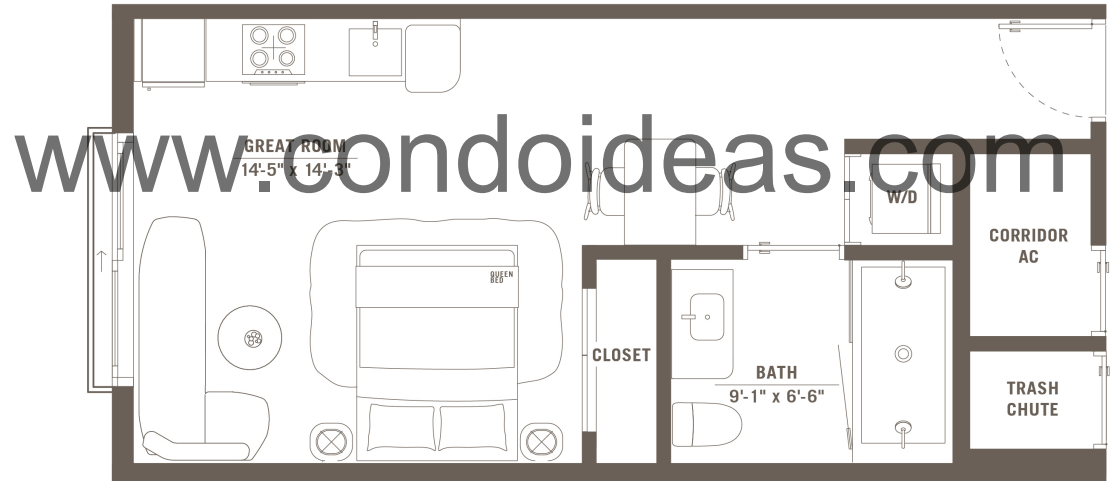

Residence 23

Studio

Floors 5 to 11

Interior

432 sft

The Standard

RESIDENCES

MIDTOWN MIAMI