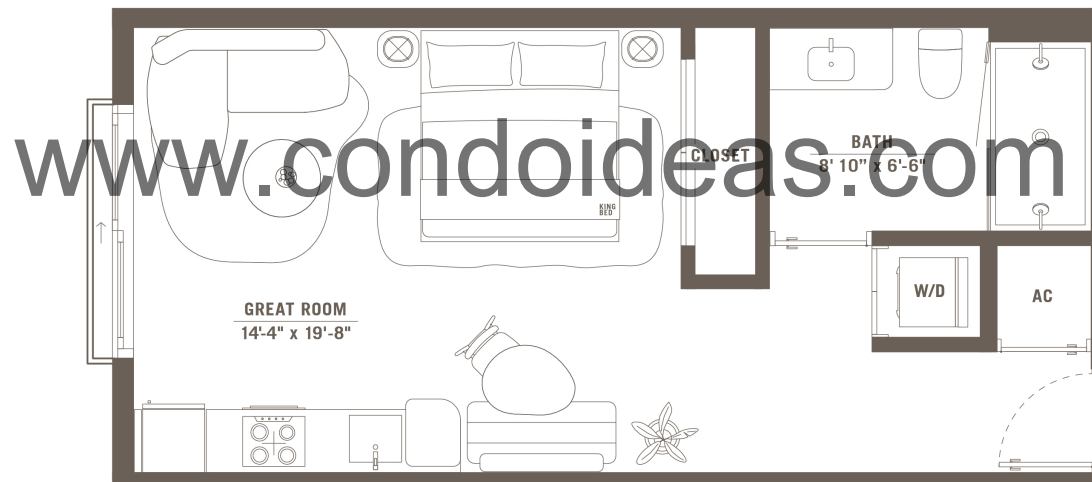

Residences 18 · 20 · 22 · 24 · 26

Studio
Floors 5 to 11

Interior 479 sft

The Standard

RESIDENCES

MIDTOWN MIAMI

ROSSO Development