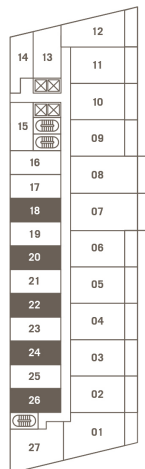

Residences 18 · 20 · 22 · 24 · 26

Studio
Floors 5 to 11

Interior 479 sft

The Standard

RESIDENCES

MIDTOWN MIAMI

ROSSO Development