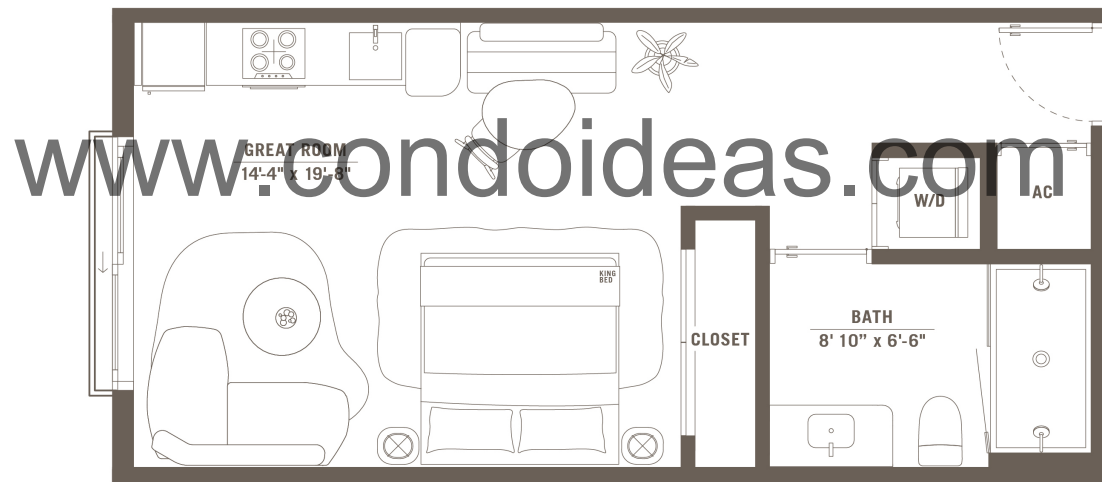

Residences 17 · 19 · 21 · 25

Studio

Floors 5 to 11

Interior 479 sft

The Standard

RESIDENCES

MIDTOWN MIAMI

ROSSO Development