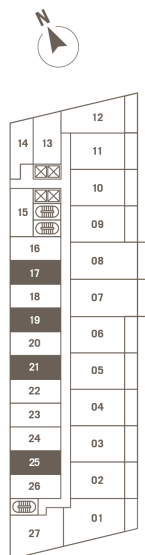

Residences 17 · 19 · 21 · 25

Studio

Floors 5 to 11

Interior 479 sft

The Standard

RESIDENCES

MIDTOWN MIAMI

ROSSO Development