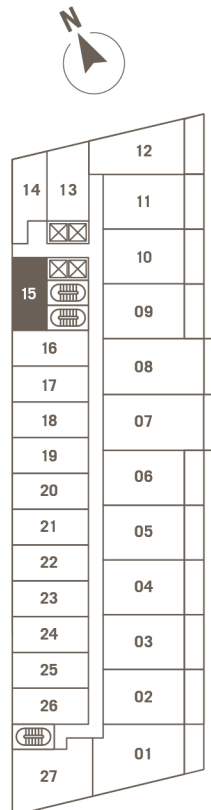

# Residence 15

Studio

Floors 5 to 11

Interior 445 sft

The Standard

RESIDENCES

MIDTOWN MIAMI

www.condoideas.com