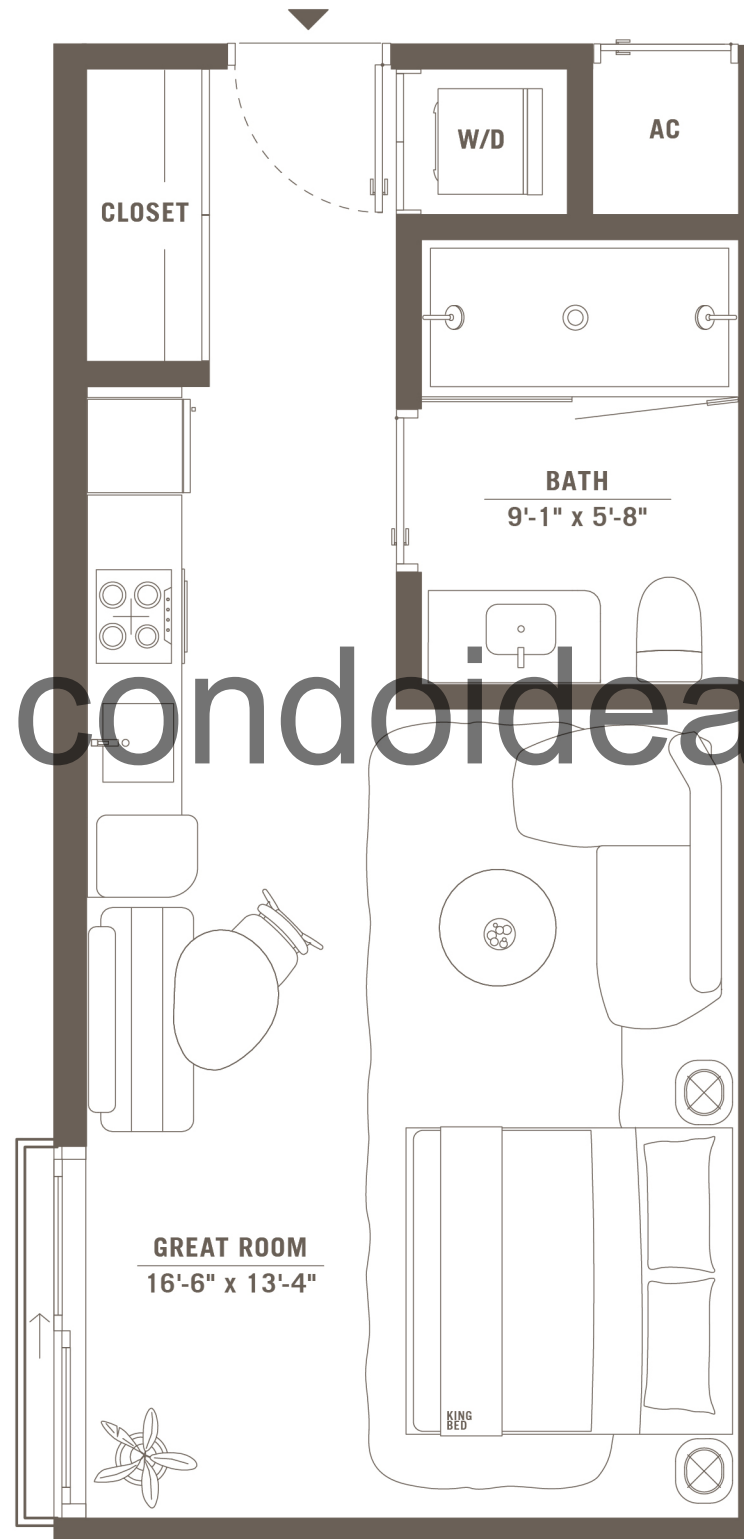

# Residence 15

Studio

Floors 5 to 11

Interior 445 sft

The Standard

RESIDENCES

MIDTOWN MIAMI

www.condoideas.com